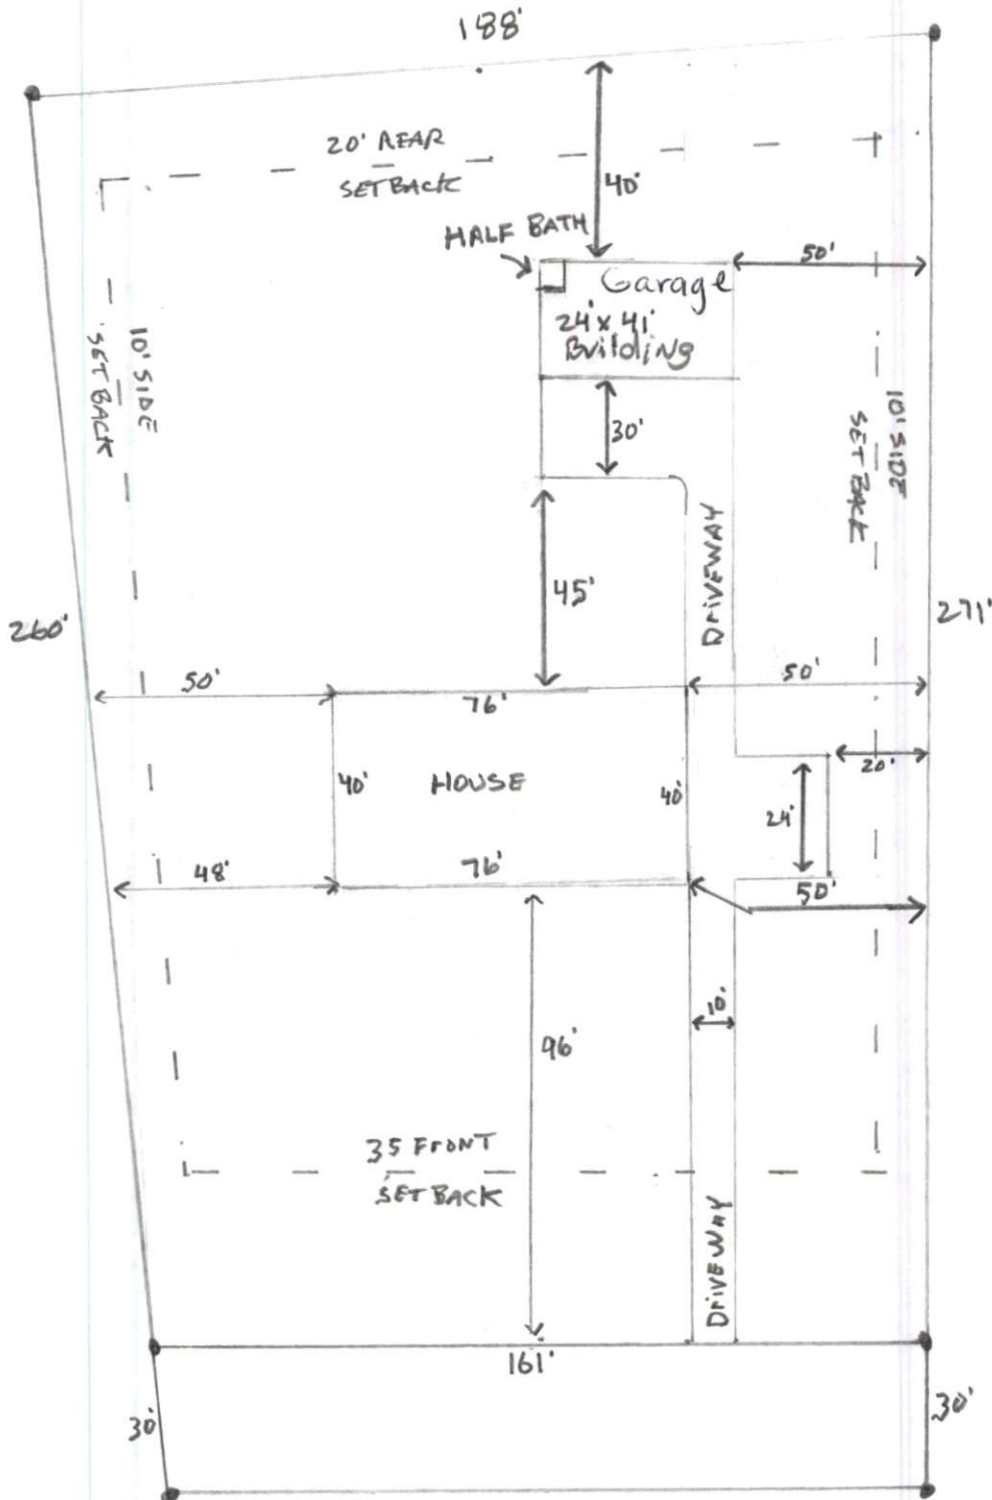

Building SETBACK

FRONT 35'
REAR 20'
SIDE 10'

ADDRESS

2840 McLEAN CHAPEL CHURCH ROAD
BUNN LEVEL, NC 28323

SCALE
1" = 40 FT.