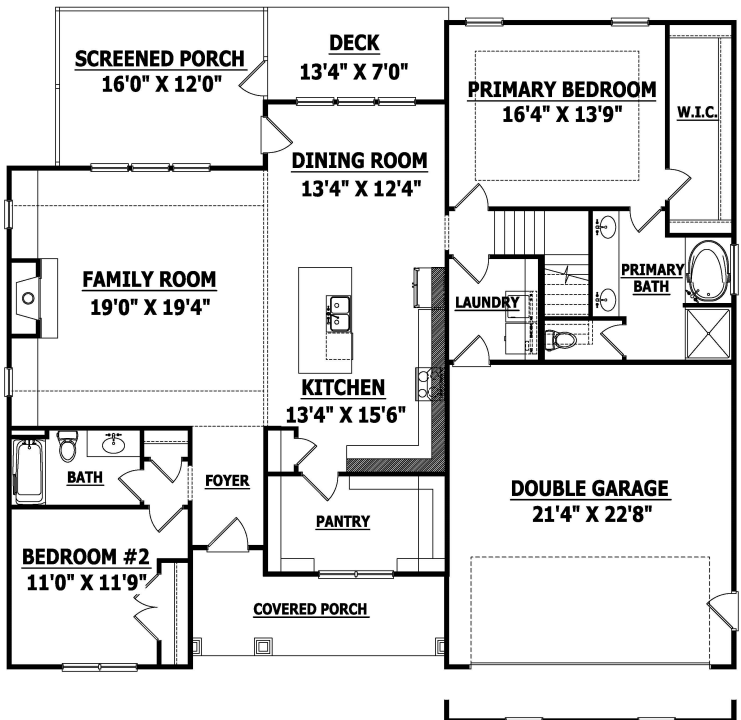

Poseidon

230108B

Width 55 Depth 50
SQUARE FOOTAGE

HEATED	
FIRST FLOOR	1757 SQ.FT.
SECOND FLOOR	814 SQ.FT.
TOTAL	2571 SQ.FT.
UNHEATED	
FRONT PORCH	125 SQ.FT.
GARAGE	500 SQ.FT.
SCREENED PORC	190 SQ.FT.
DECK	94 SQ.FT.
STORAGE	132 SQ.FT.
TOTAL	1041 SQ.FT.

FRONT ELEVATION

FIRST FLOOR

SECOND FLOOR