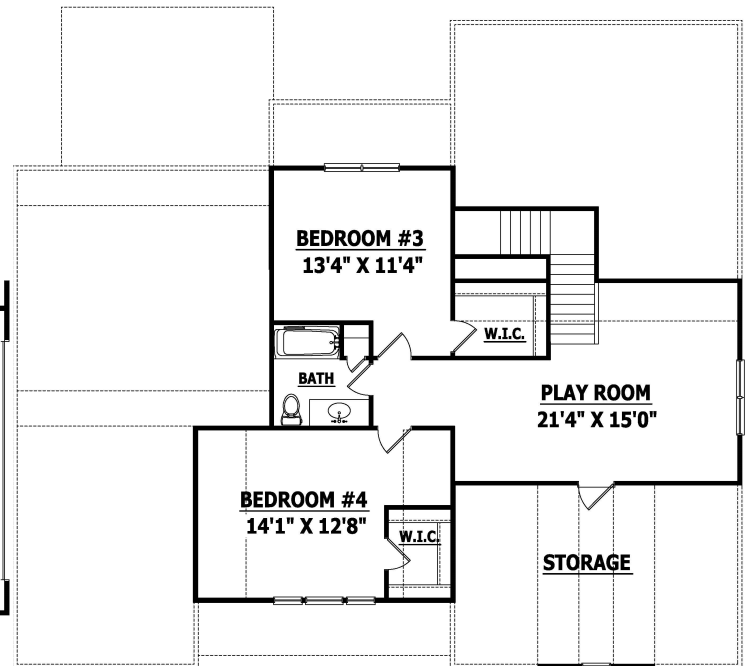

Poseidon

230108B

Width 55 Depth 50
SQUARE FOOTAGE

HEATED	
FIRST FLOOR	1757 SQ.FT.
SECOND FLOOR	814 SQ.FT.
TOTAL	2571 SQ.FT.
UNHEATED	
FRONT PORCH	125 SQ.FT.
GARAGE	500 SQ.FT.
SCREENED PORC	190 SQ.FT.
DECK	94 SQ.FT.
STORAGE	132 SQ.FT.
TOTAL	1041 SQ.FT.

FRONT ELEVATION

FIRST FLOOR

SECOND FLOOR