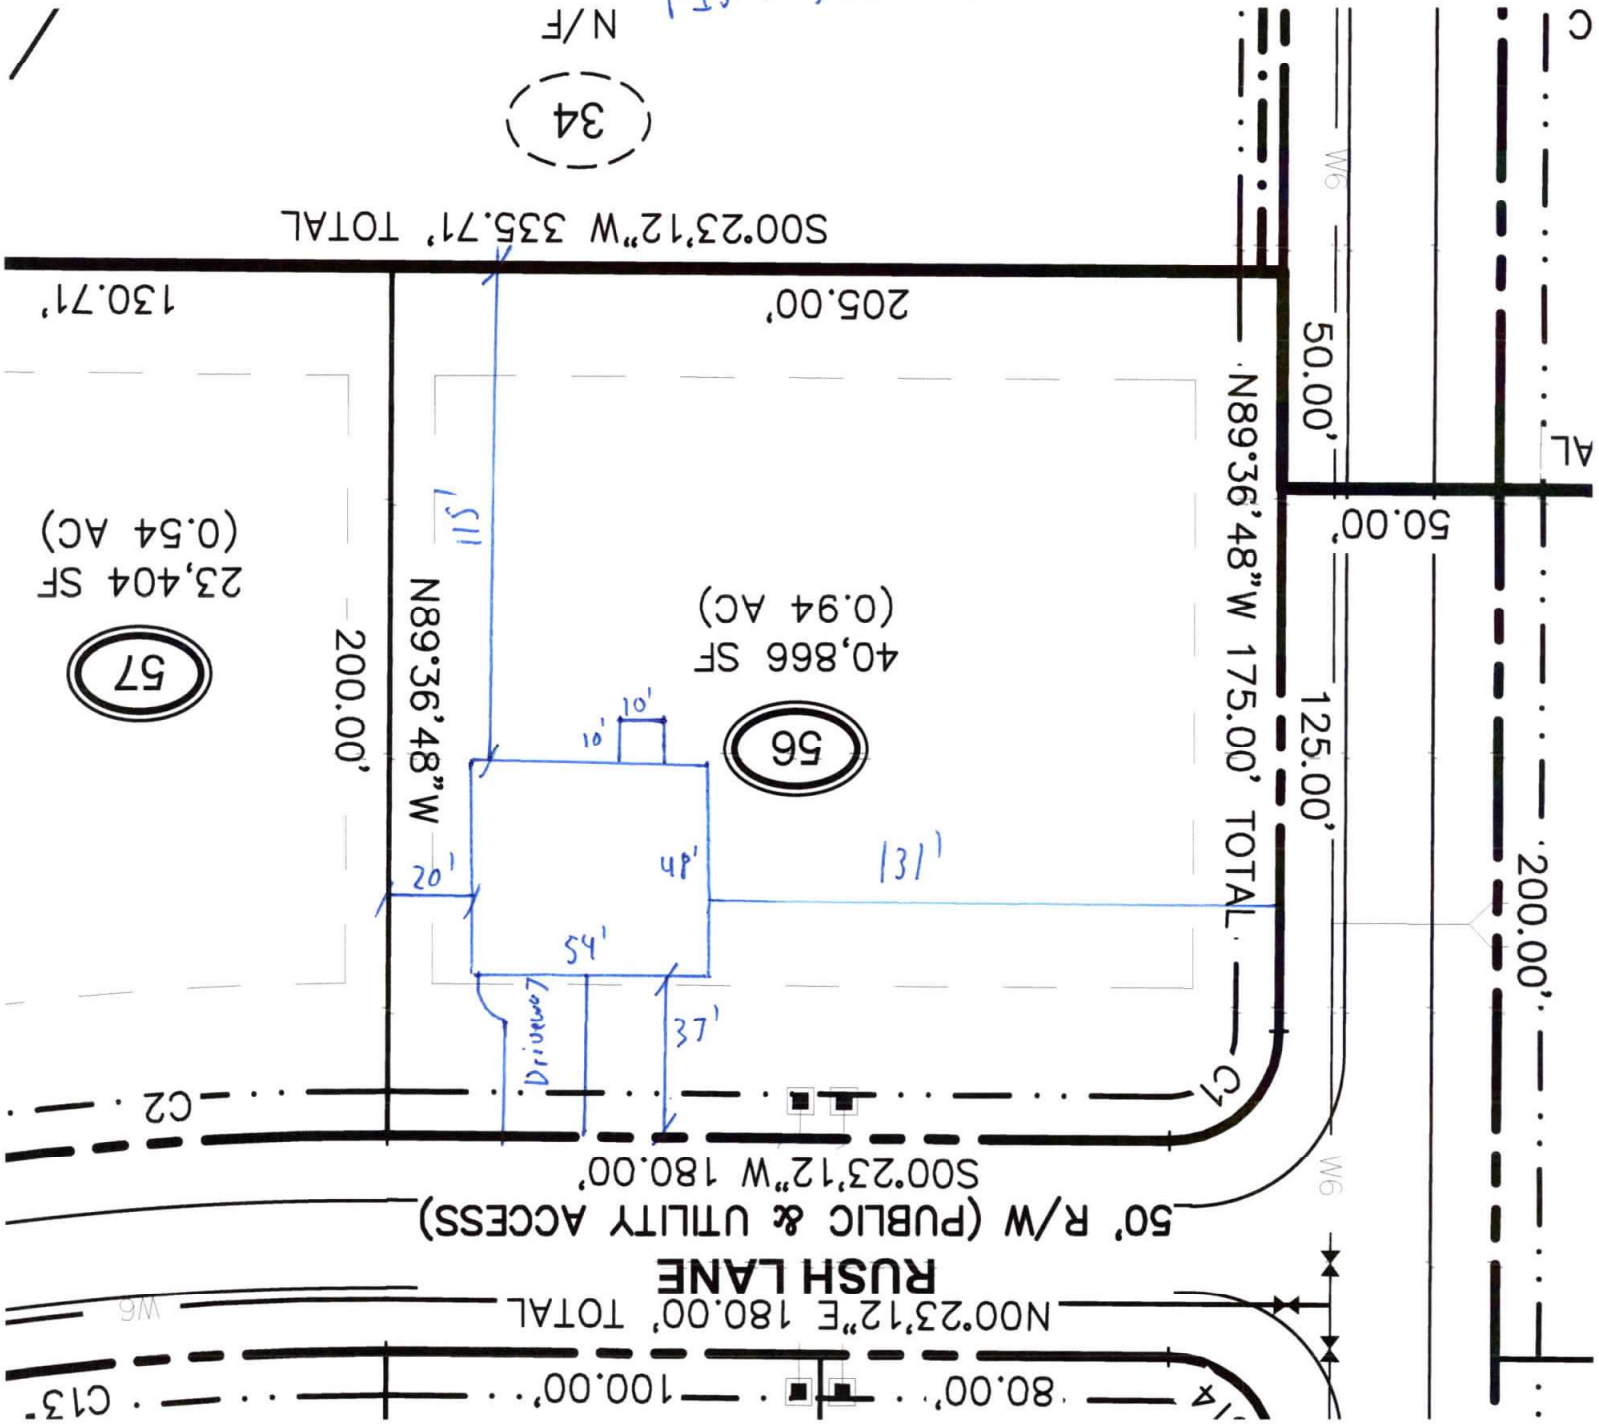

TBD Rush Lane
Liberty Meadows Lot 56
PIN: 9566-88-2478

N/F
34

500'23'12" W 335.71' TOTAL

130.71'

205.00'

23,404 SF
(0.54 AC)

57

200.00'

40,866 SF
(0.94 AC)

56

189.36'48" W

131'

Driveway

10'
10'
4'
54'
37'

175.00' TOTAL

50.00'

125.00'

50' R/W (PUBLIC & UTILITY ACCESS)

RUSH LANE

N00'23'12" E 180.00' TOTAL

80.00' 100.00'

C
AL

200.00'