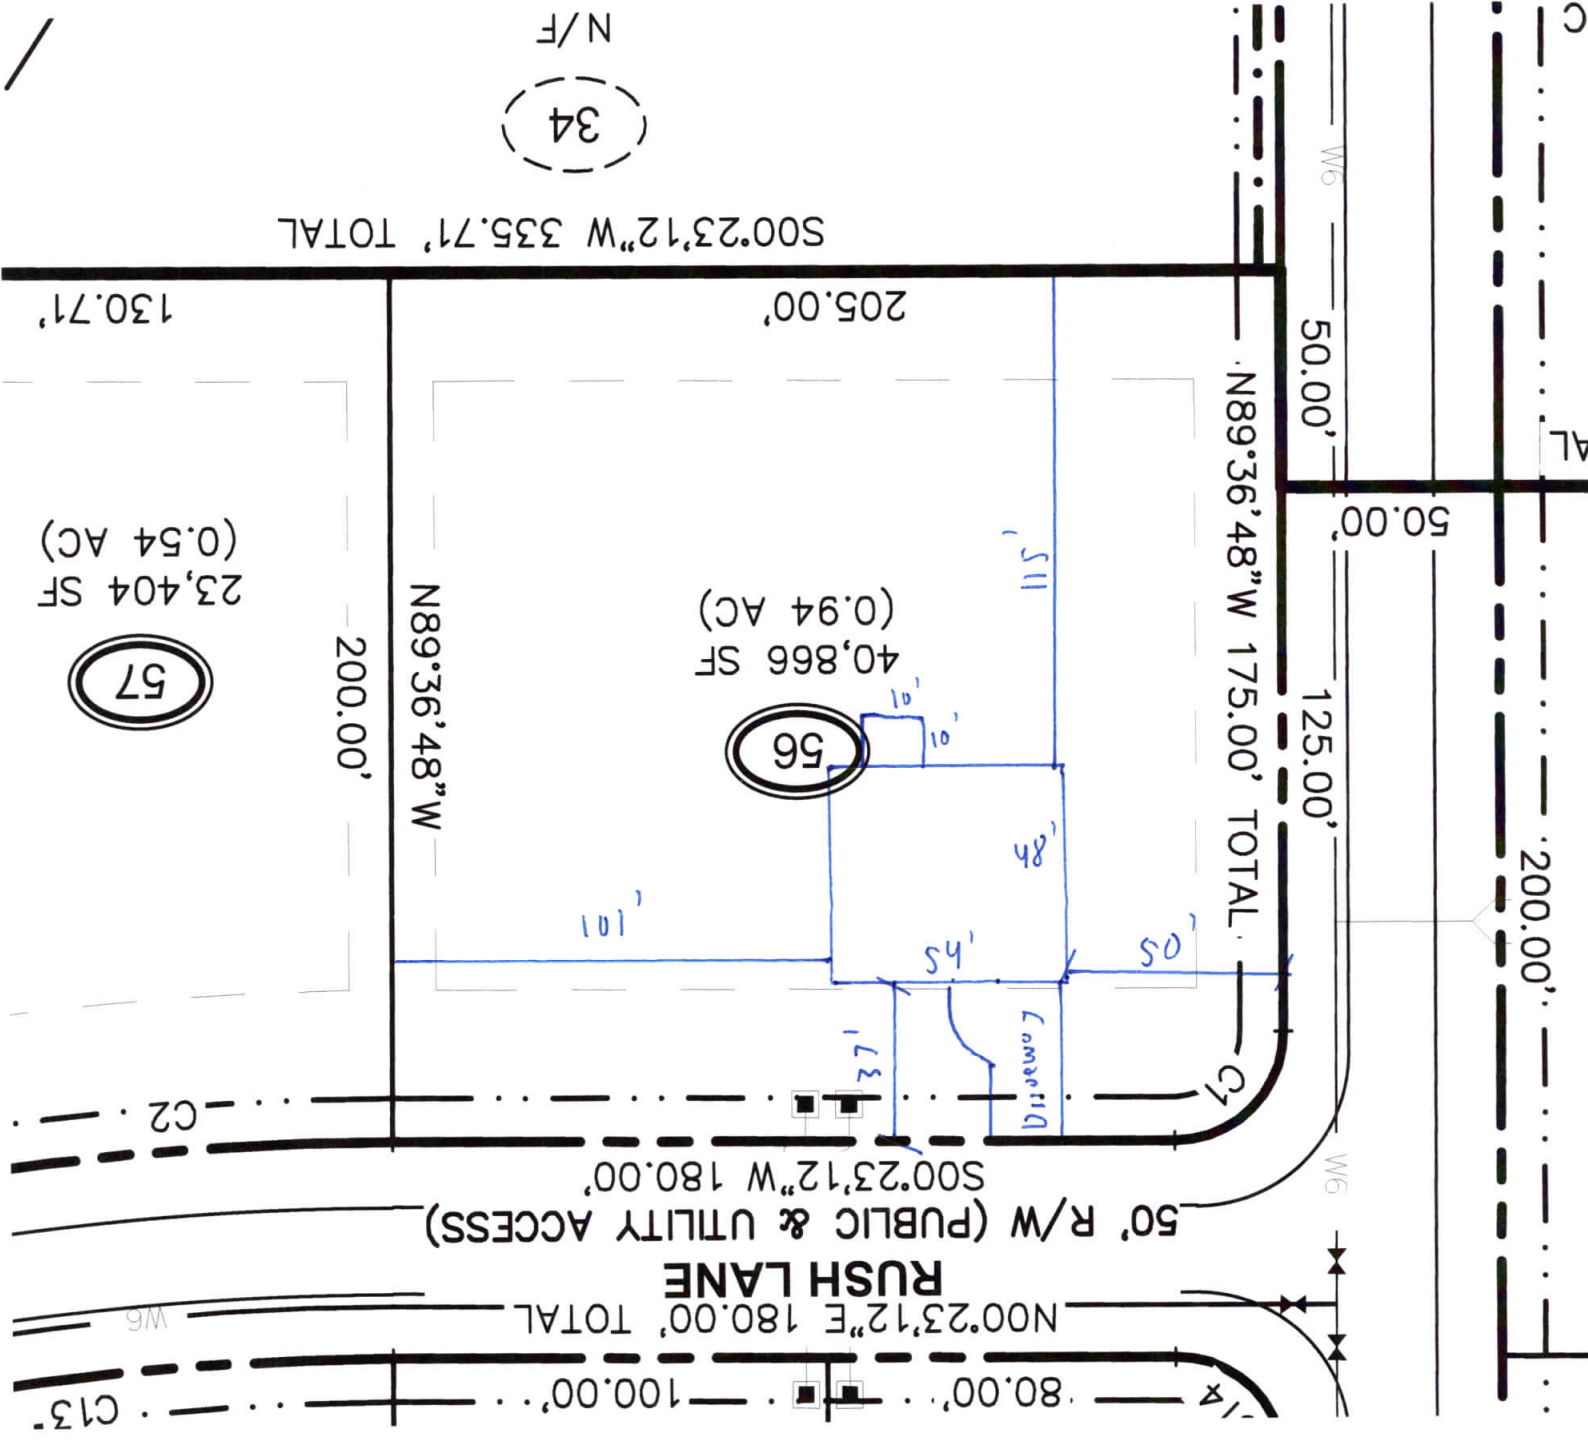

34 ~~34~~ Rush Lane  
Liberty Meadows Lot 56  
PIN: 9566-88-2478

N/F  
34

S00°23'12"W 335.71' TOTAL

130.71'

205.00'

23,404 SF  
(0.54 AC)

57

200.00'

N89°36'48"W

40,866 SF  
(0.94 AC)

56

N89°36'48"W 175.00' TOTAL

50.00'

125.00'

50' R/W (PUBLIC & UTILITY ACCESS)

RUSH LANE

N00°23'12"E 180.00' TOTAL

100.00'

180.00'

T