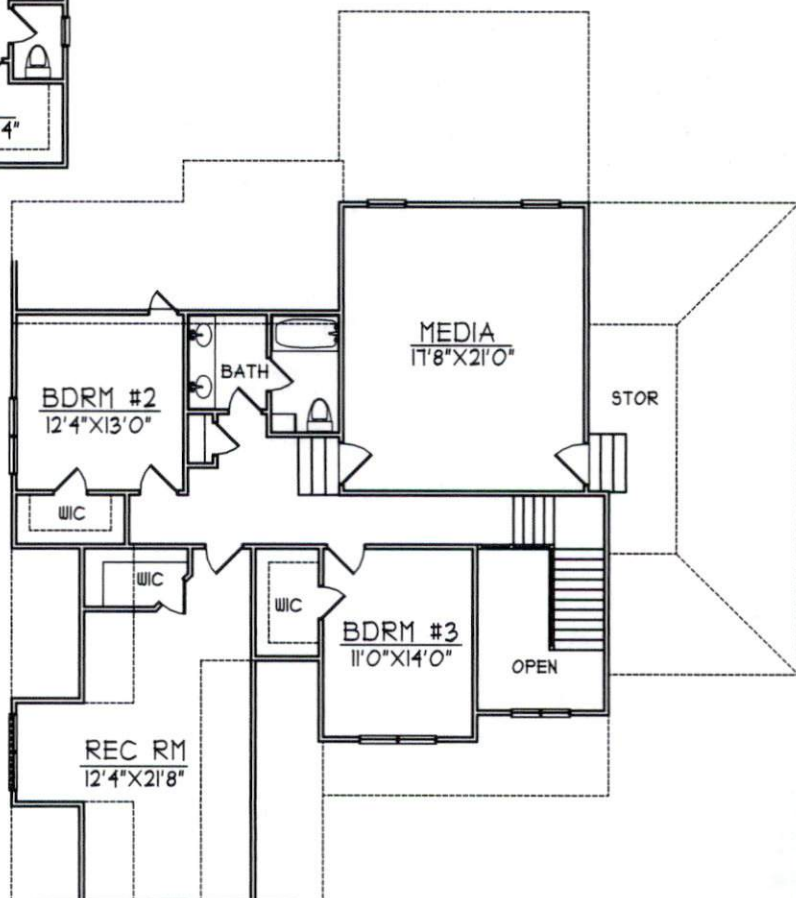

COTTON FARMS

#2592 / #2976 W/ REC
 #3362 W/ MEDIA & REC

SQUARE FOOTAGE	
FIRST FLOOR	= 1896
SECOND FLOOR	= 696
REC ROOM	= 384
MEDIA	= 386
GARAGE	= 598
WIDTH = 58'-0"	
DEPTH = 66'-4"	