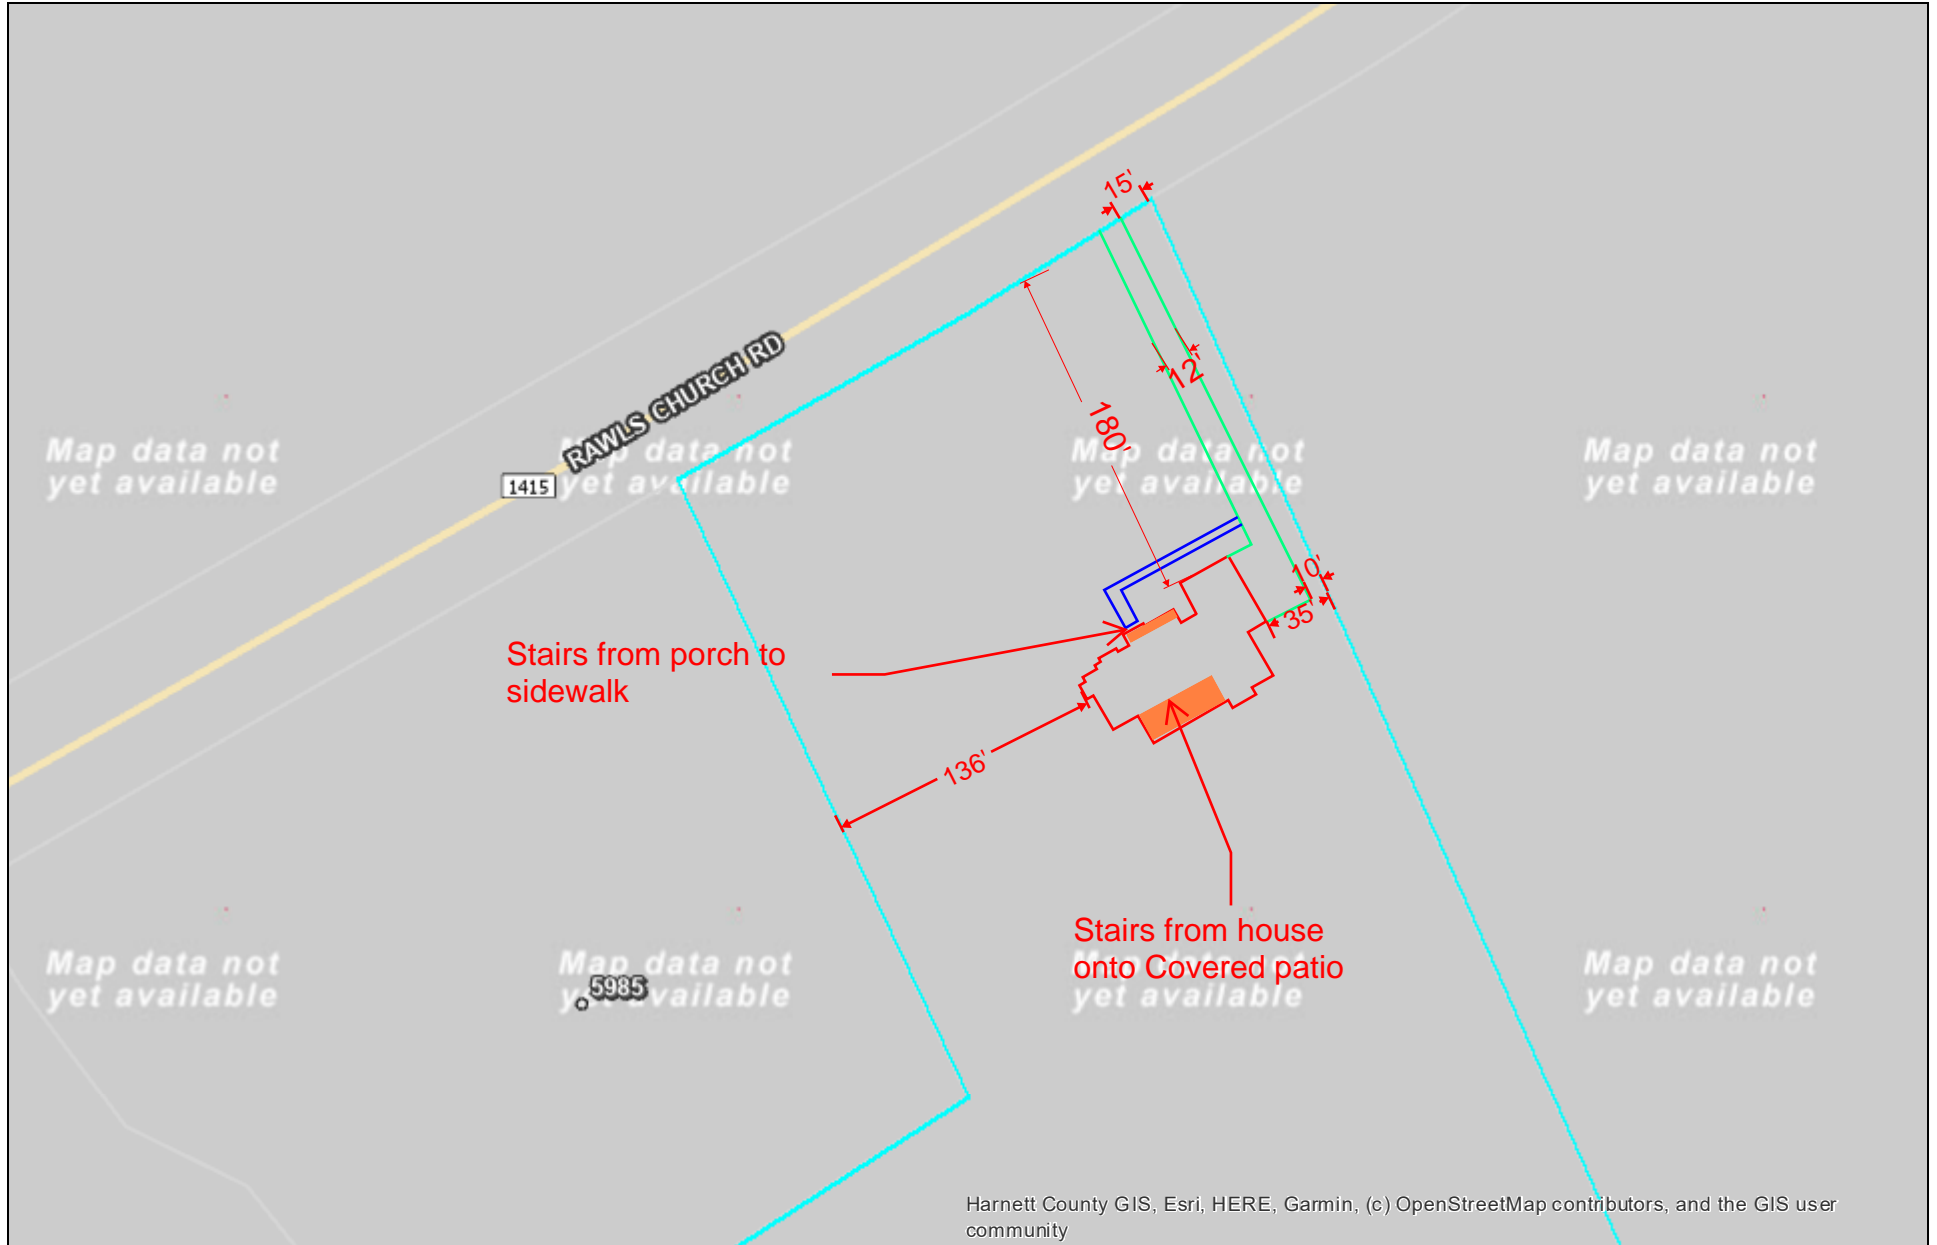

Zoomed in Map

NOT FOR LEGAL USE

Harnett County GIS, Esri, HERE, Garmin, (c) OpenStreetMap contributors, and the GIS user community

McGee Site Plan:

Legend:

- =House
- =Property Line
- =Driveway
- =Sidewalk

1 inch = 94 feet

GIS/E-911 Addressing

May 14, 2023