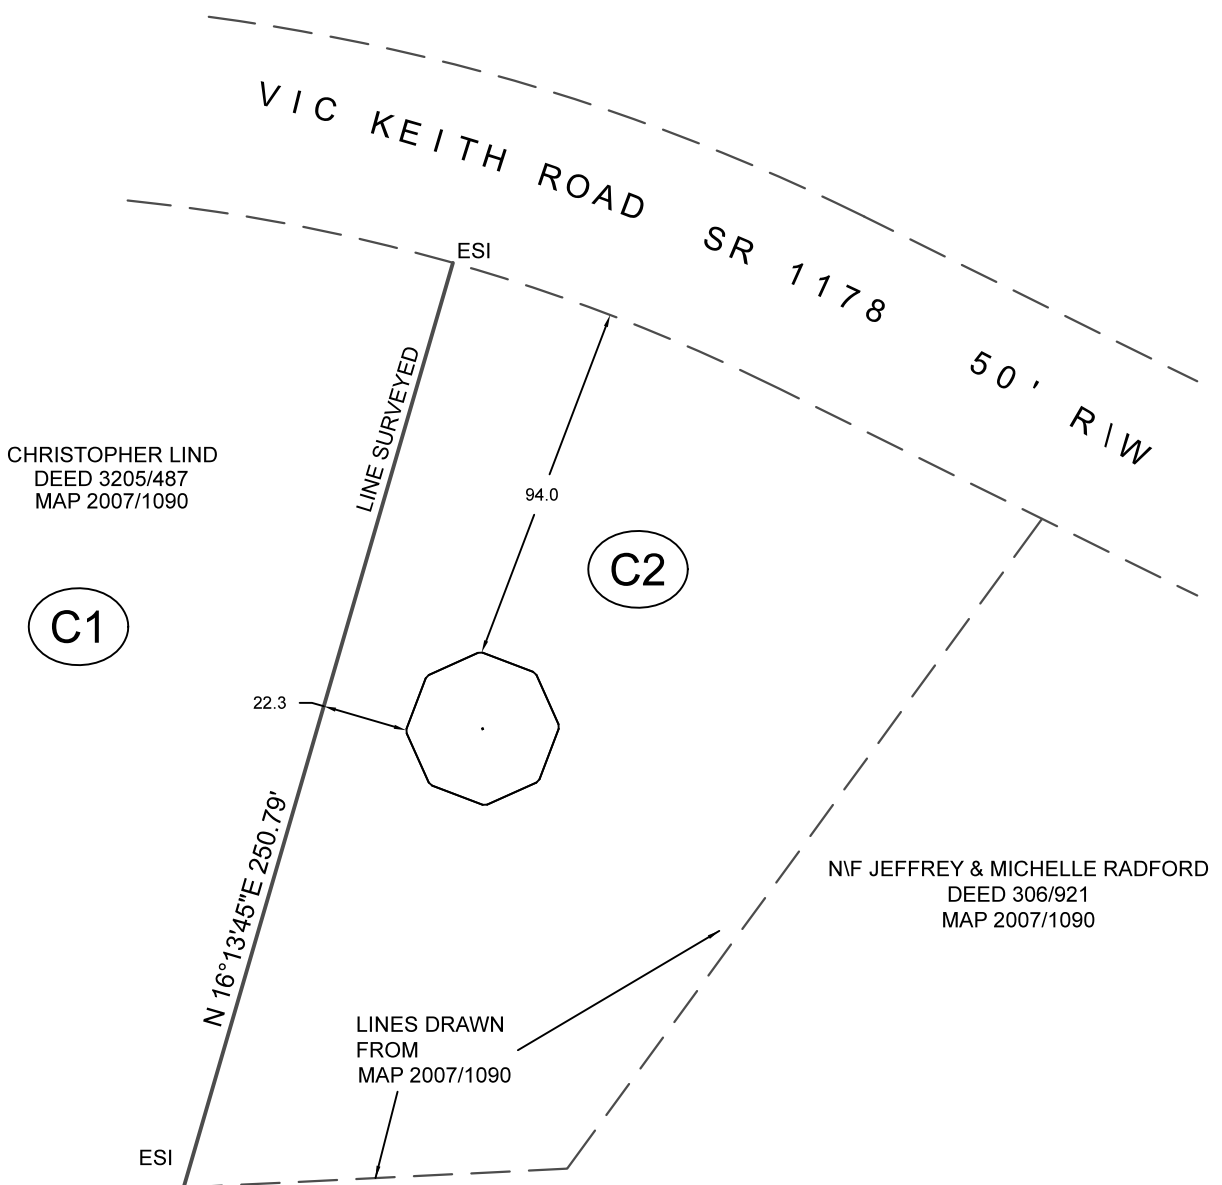

MIKE CAIN SURVEYING
2509 PIEDMONT DRIVE
SANFORD, NC 27330
919-708-8834

Mike A. Cain

FOUNDATION SURVEY FOR:
KENNETH GALLUP JR.

PIN # 9586-91-4879.000
LOT # C2
MAP 2007/1090
BARBECUE TOWNSHIP
HARNETT COUNTY, NC
DATE 9-26-2023
SCALE 1" = 50'

NOTE: THIS MAP MAY NOT BE A CERTIFIED SURVEY AND HAS NOT BEEN REVIEWED BY A LOCAL GOVERNMENT AGENCY FOR COMPLIANCE WITH ANY APPLICABLE LAND DEVELOPMENT REGULATIONS AND HAS NOT BEEN REVIEWED FOR COMPLIANCE WITH RECORDING REQUIREMENTS FOR PLATS.