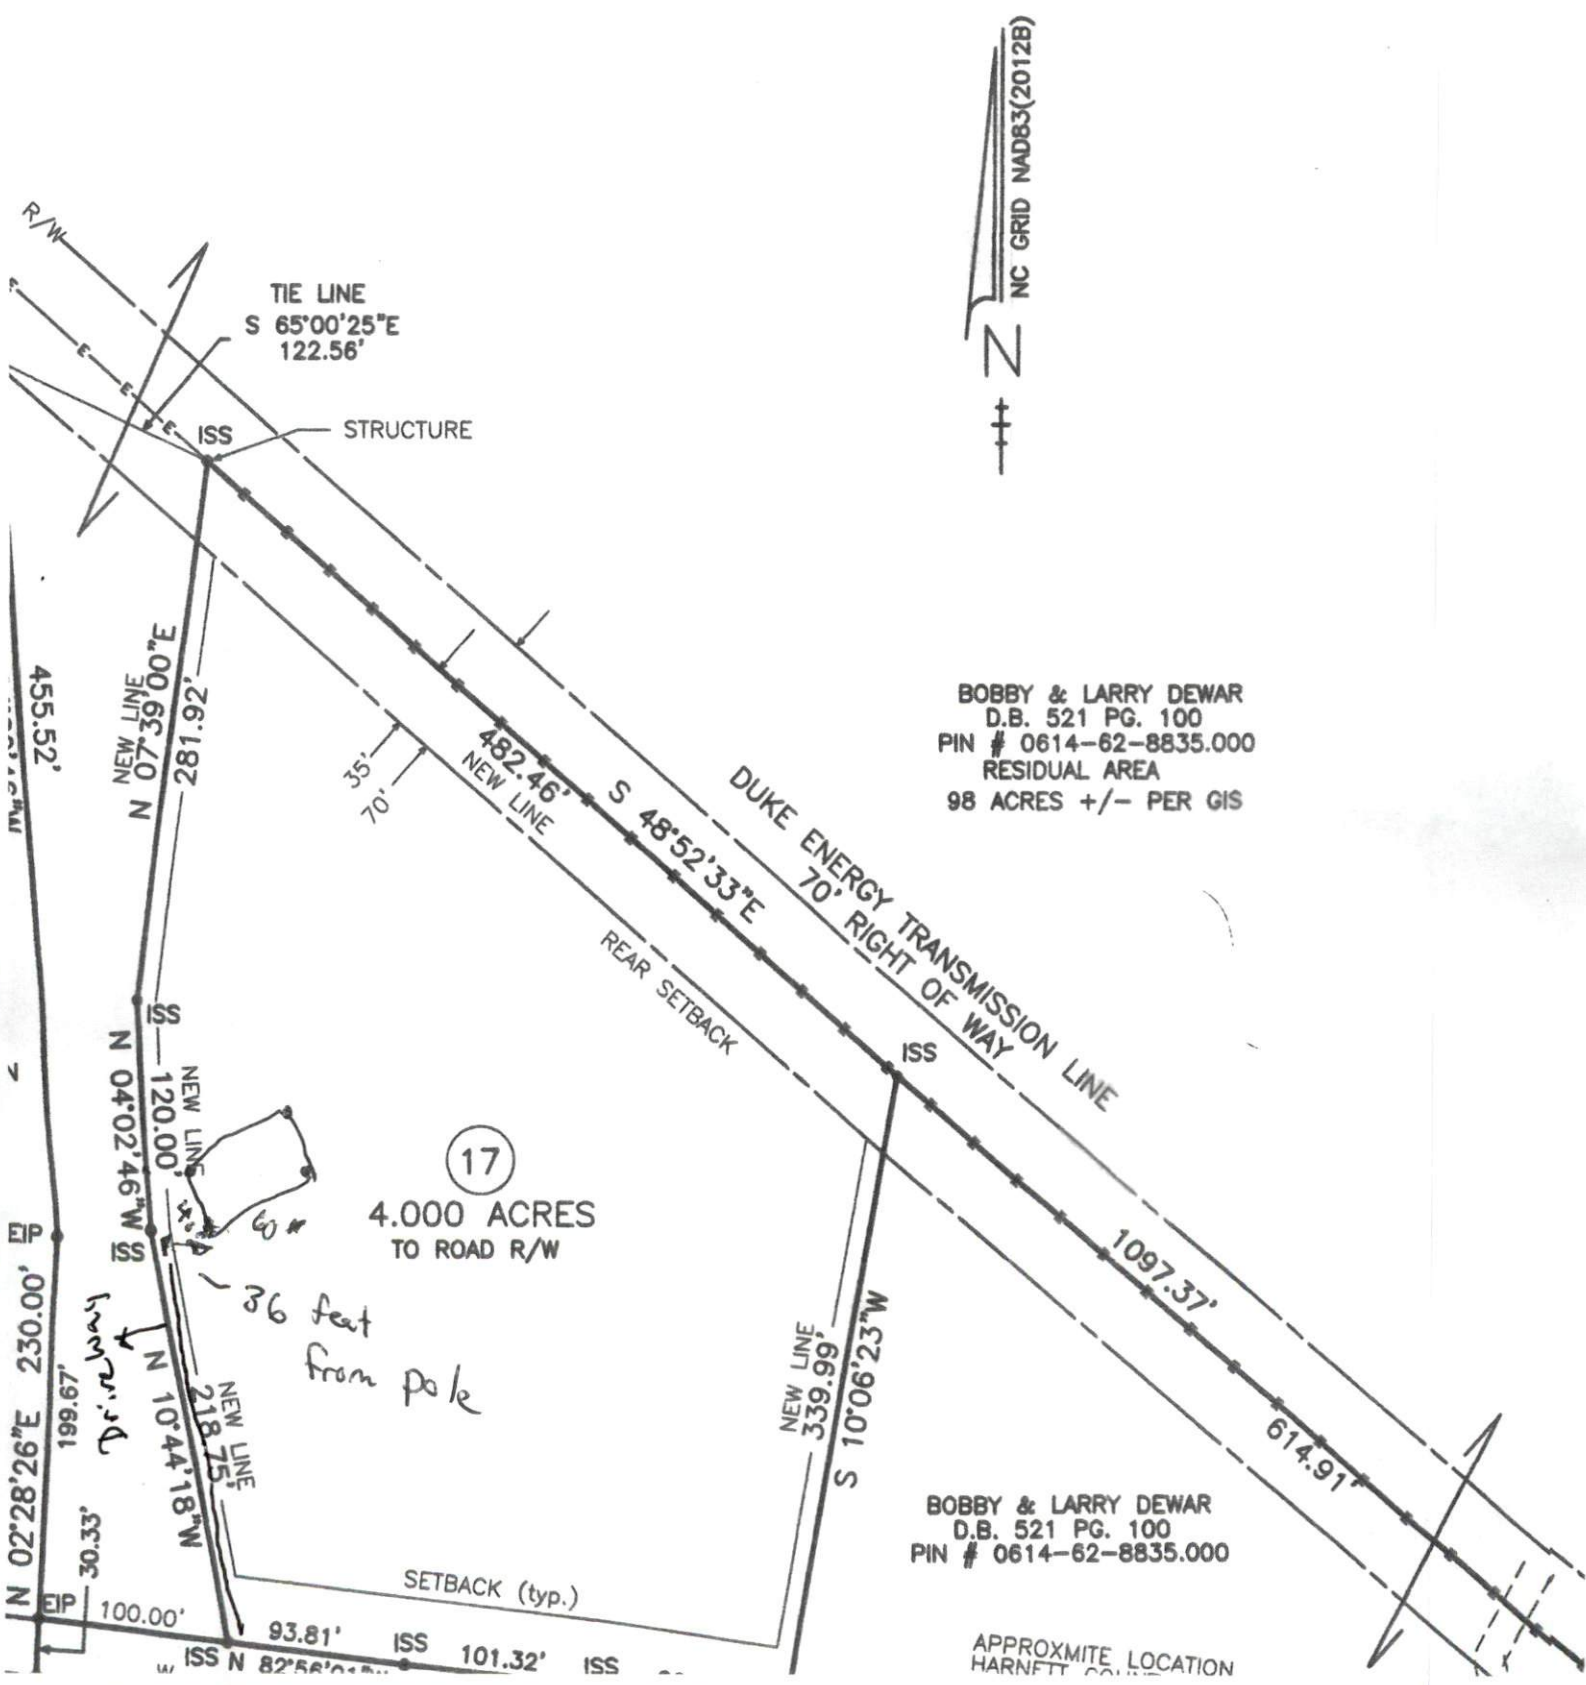

property poles have white pvc on them

BOBBY & LARRY DEWAR
 D.B. 521 PG. 100
 PIN # 0614-62-8835.000
 RESIDUAL AREA
 98 ACRES +/- PER GIS

BOBBY & LARRY DEWAR
 D.B. 521 PG. 100
 PIN # 0614-62-8835.000

APPROXIMATE LOCATION
 HARNETT CO. NC