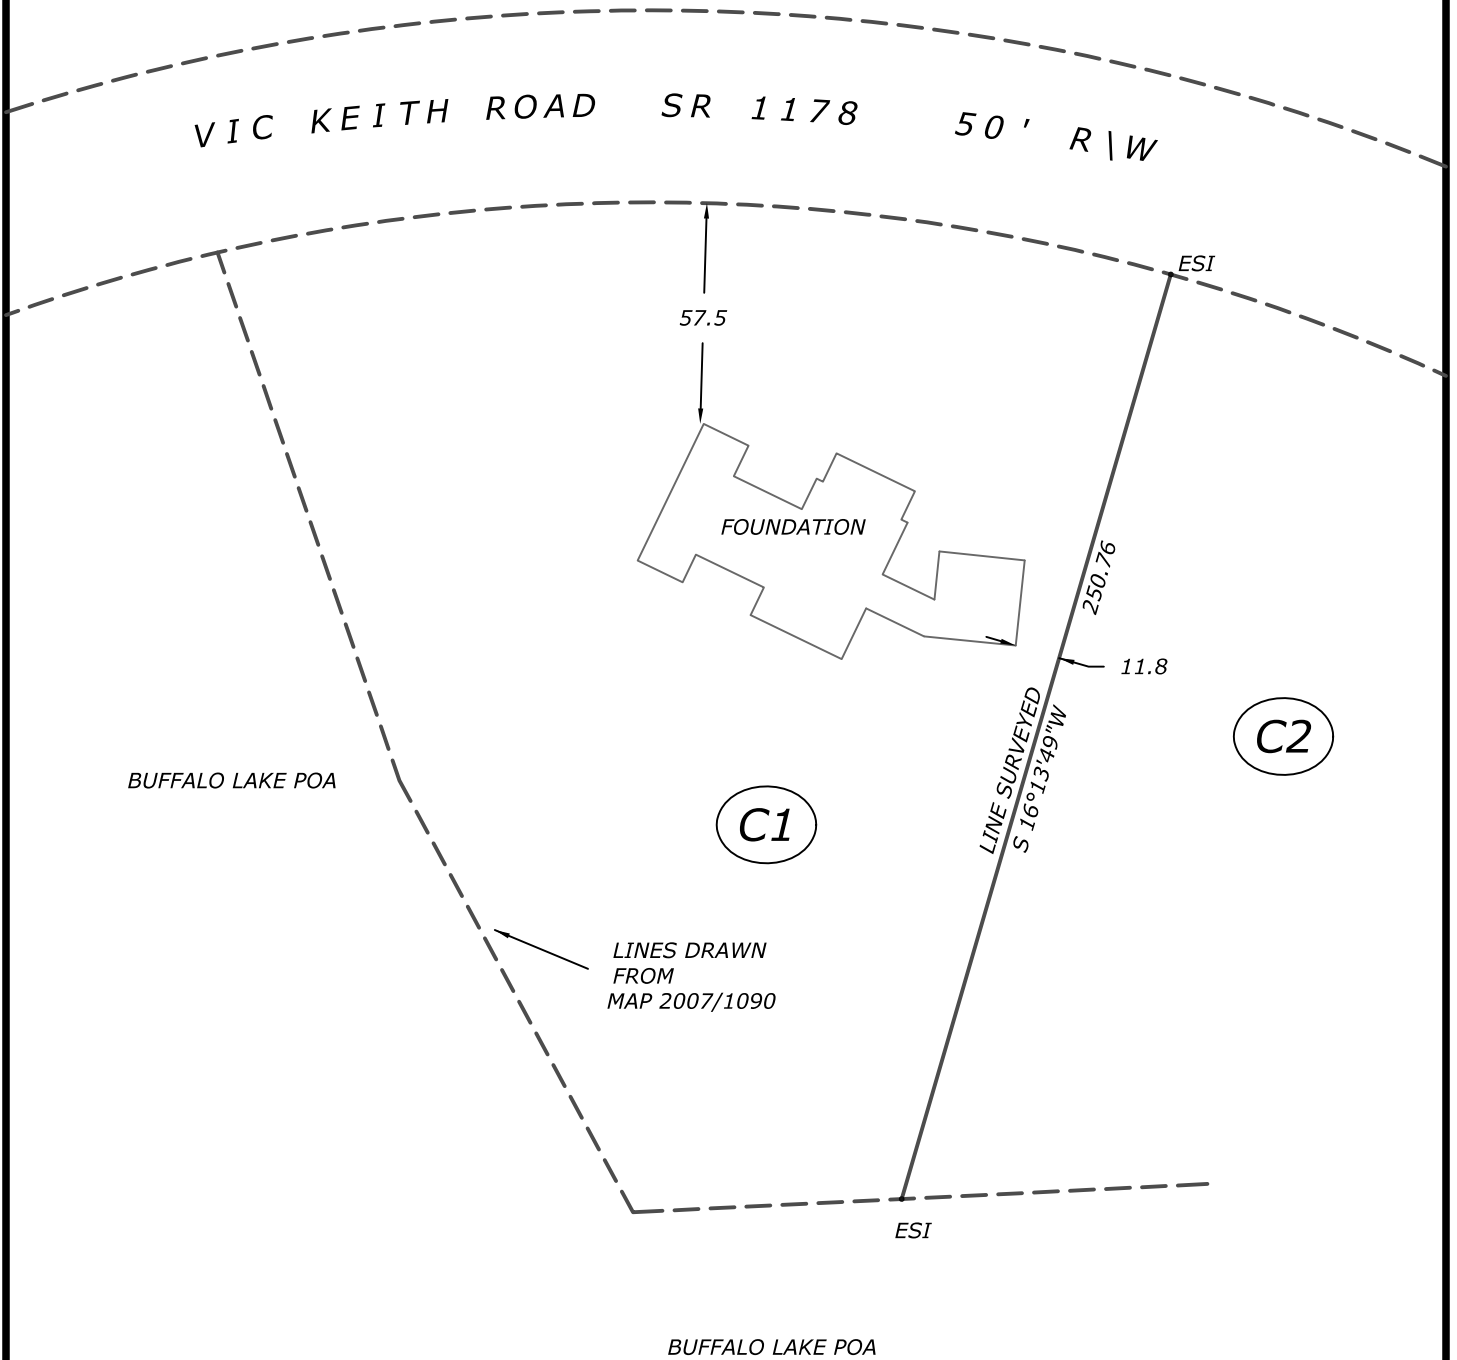

MIKE CAIN SURVEYING  
2509 PIEDMONT DRIVE  
SANFORD, NC 27330  
919-708-8834

*Mike Cain*

FOUNDATION LOCATION

# CHRISTOPHER LIND

PIN # 9586-91-3900.000  
794 VIC KEITH RD.  
MAP 2007/1090  
BARBECUE TOWNSHIP  
HARNETT COUNTY, NC  
DATE 9-7-2023  
SCALE 1" = 50'

NOTE: THIS MAP MAY NOT BE A CERTIFIED SURVEY AND HAS NOT BEEN REVIEWED BY A LOCAL GOVERNMENT AGENCY FOR COMPLIANCE WITH ANY APPLICABLE LAND DEVELOPMENT REGULATIONS AND HAS NOT BEEN REVIEWED FOR COMPLIANCE WITH RECORDING REQUIREMENTS FOR PLATS.