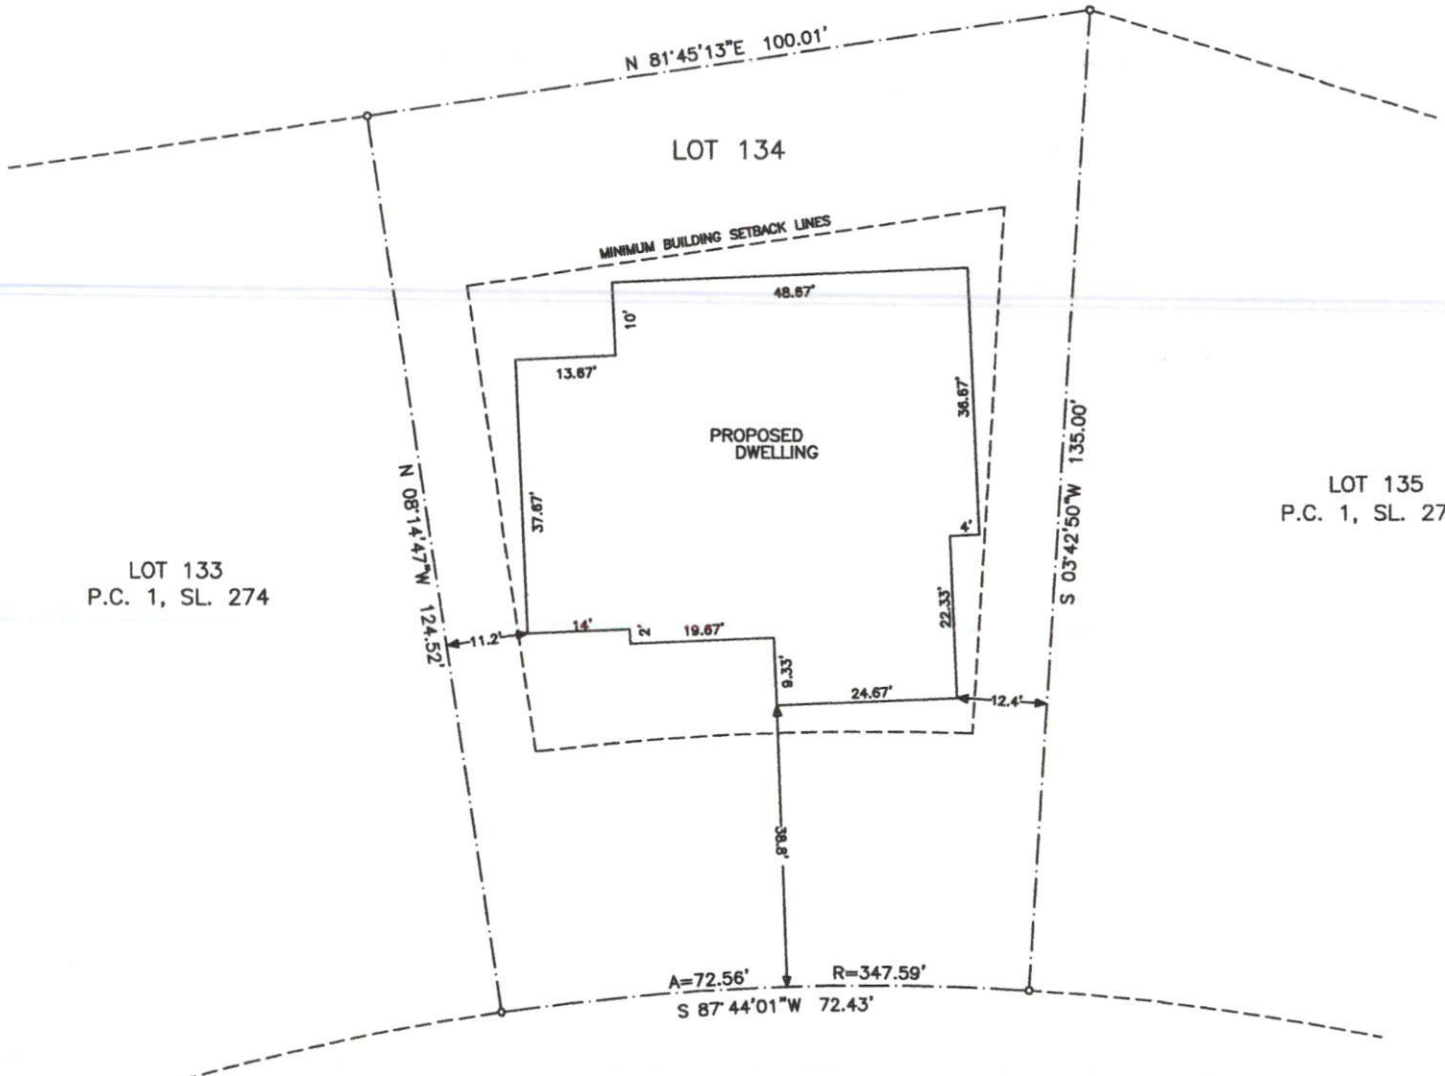

232 Captain Harbour

LOT 133
P.C. 1, SL. 274

LOT 135
P.C. 1, SL. 274

NOTES:
PROPERTY CONSIST OF
PHASE THREE, CAROLI
P.C. 1, SL. 274 HARN

ALL AREAS BY COORD
PID # 03958510 013
PIN # 9595-09-7457
LOT 134 P.C. 1, SL.
DEED REF: 4169, PG.

CAPTIAN HARBOUR 50' R/W (PRIVATE PAVED ROAD)