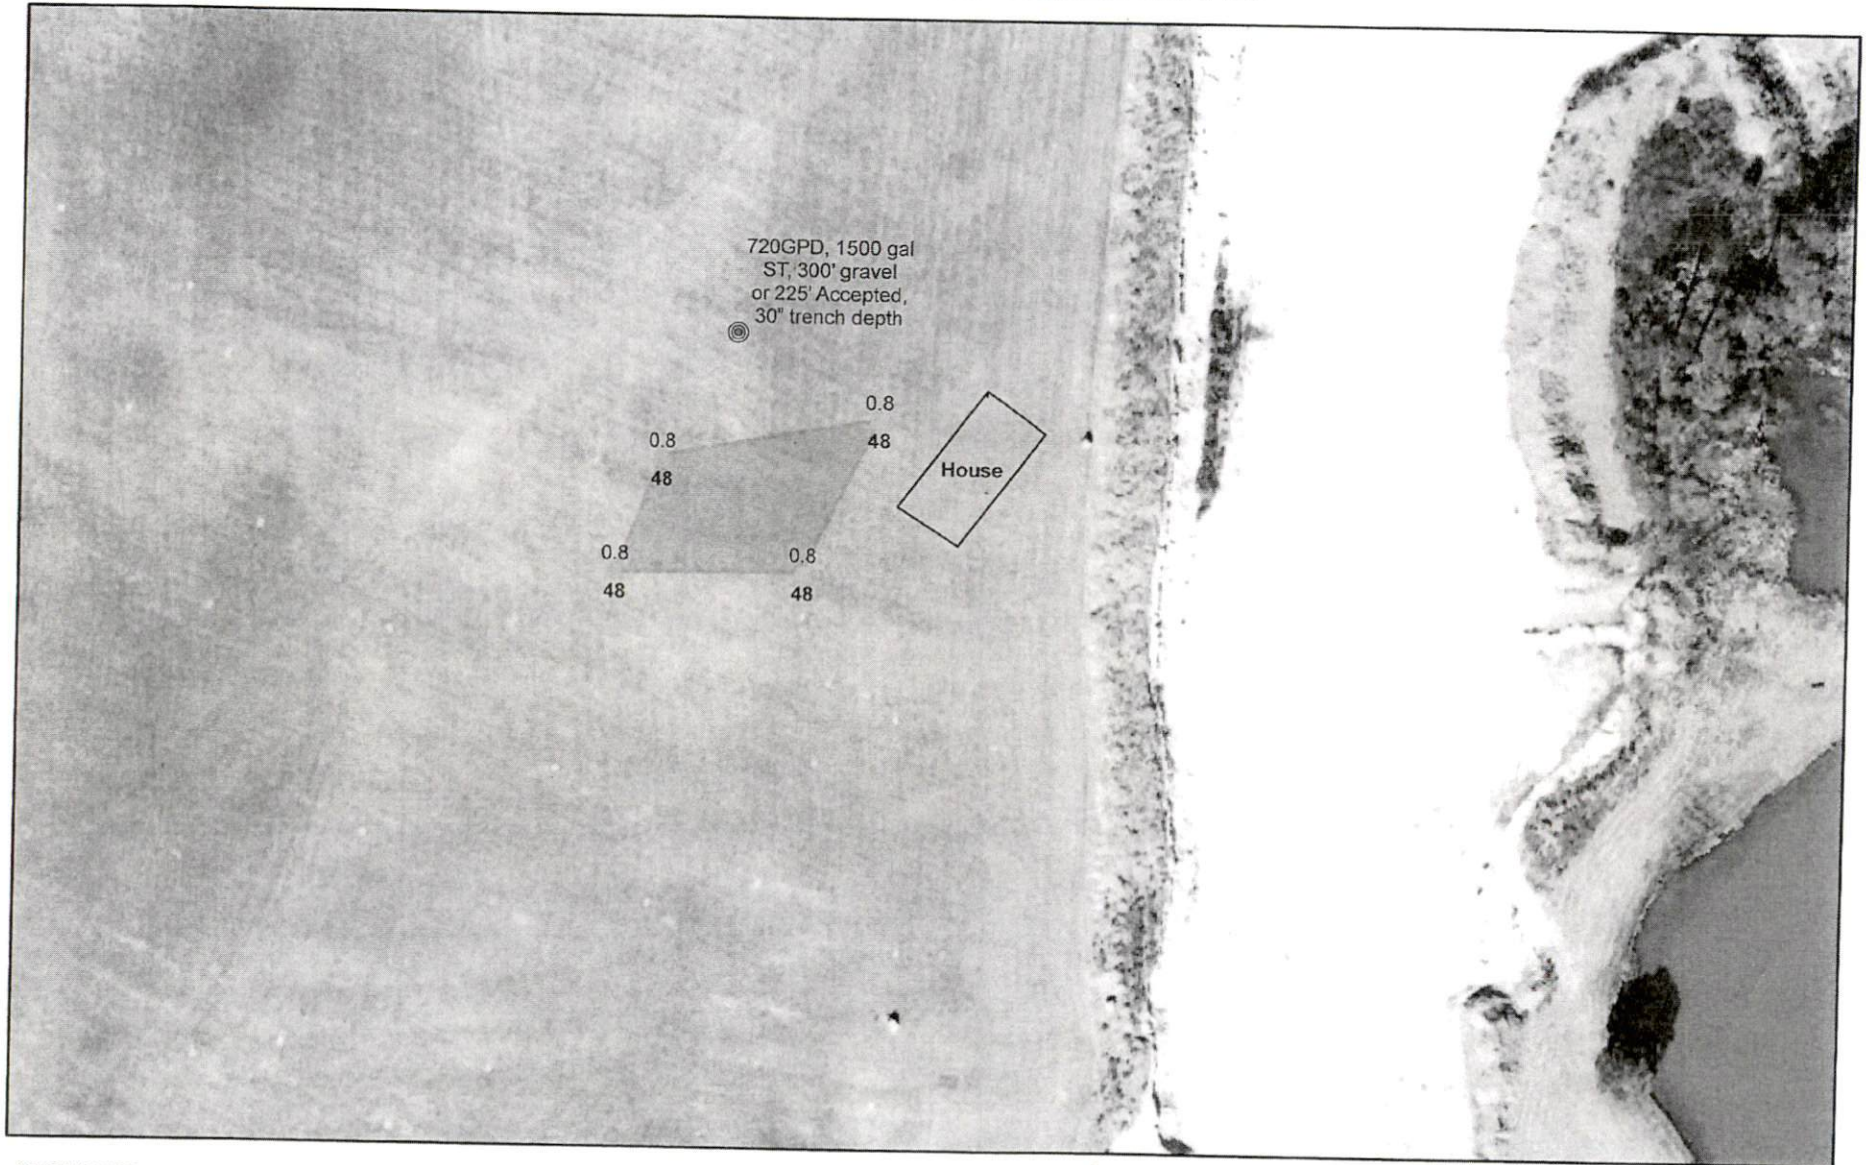

# 1065 Marks Road-Cameron NC

10/27/2022

PSC - Borings

● Conventional

PSC - Points

⊙ Point Generic

□ House Box

▨ Usable Soils Area

▭ Harnett Parcels

World Imagery

Low Resolution 15m Imagery

High Resolution 60cm Imagery

High Resolution 30cm Imagery

Citations

30cm Resolution Metadata

Esri Community Maps Contributors, County of Cumberland, State of North Carolina DOT, © OpenStreetMap, Microsoft, Esri, HERE, Garmin,