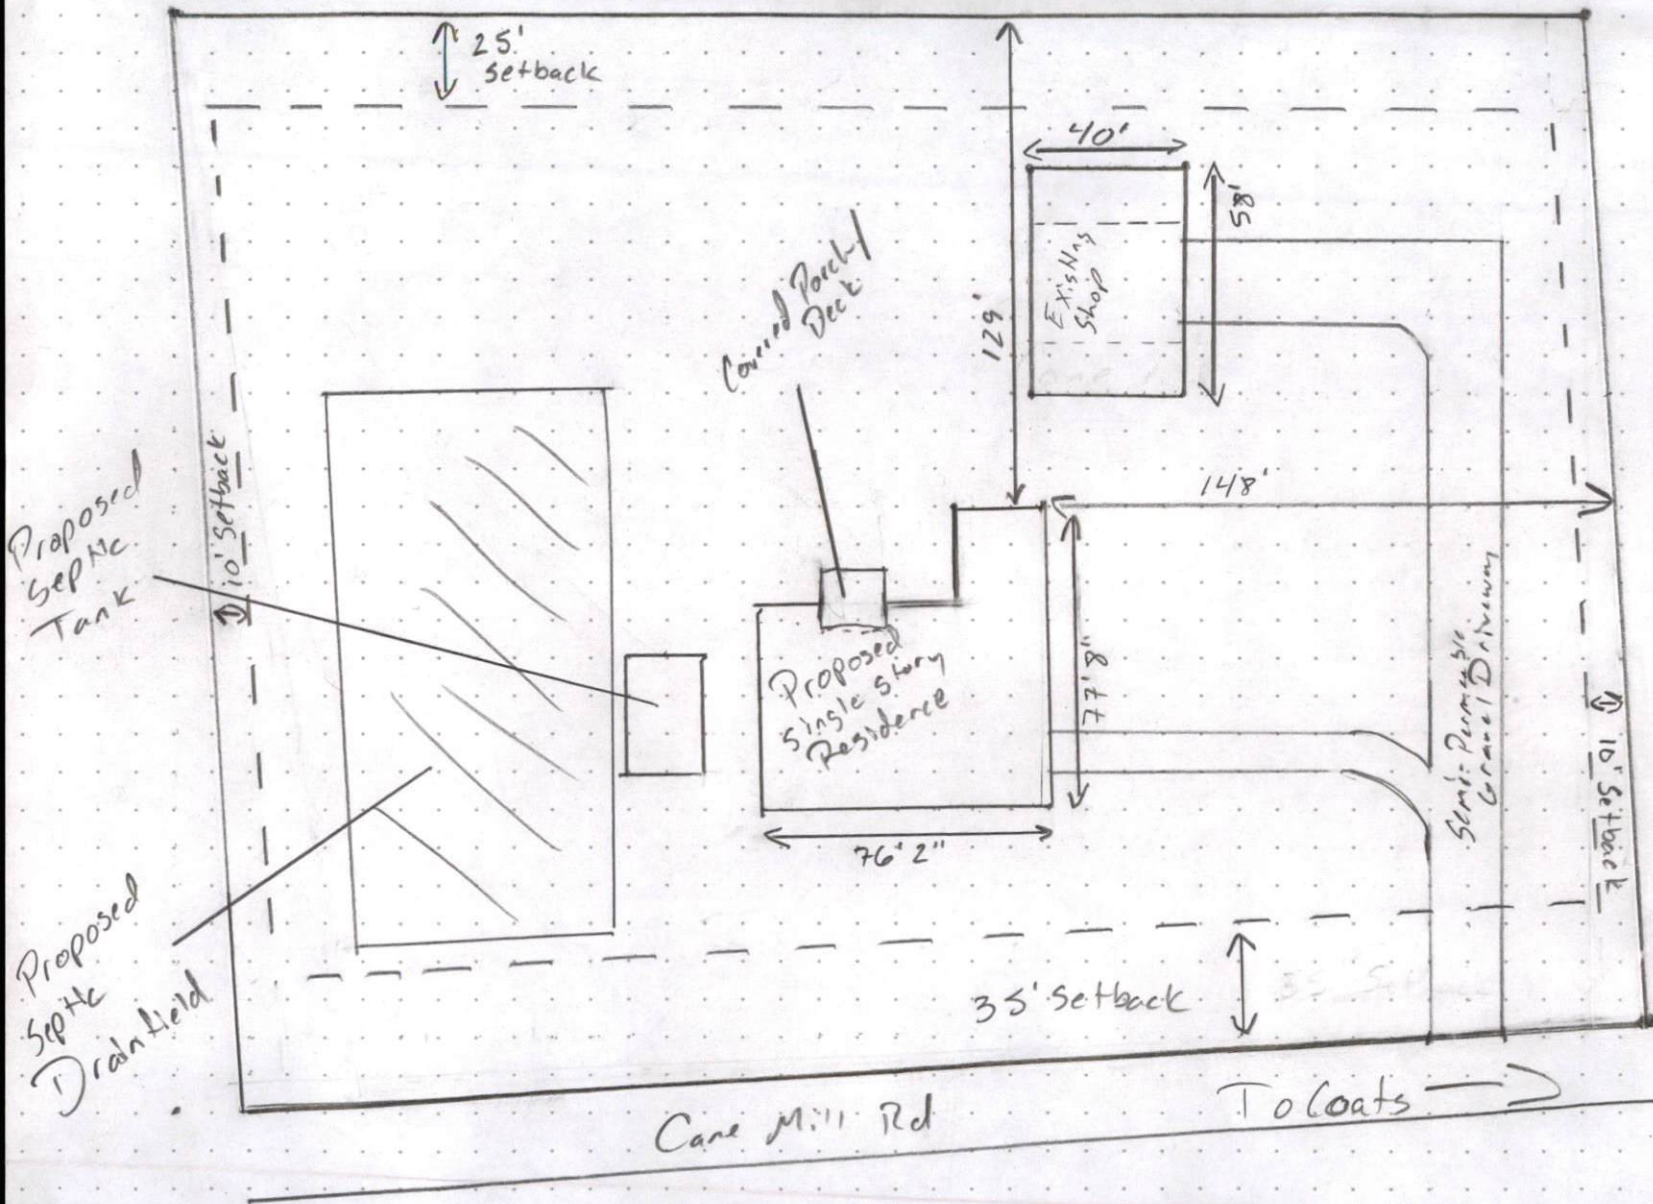

Abate - 2776 Cone Mill Rd, Coats

Scale
1/2" = 10ft