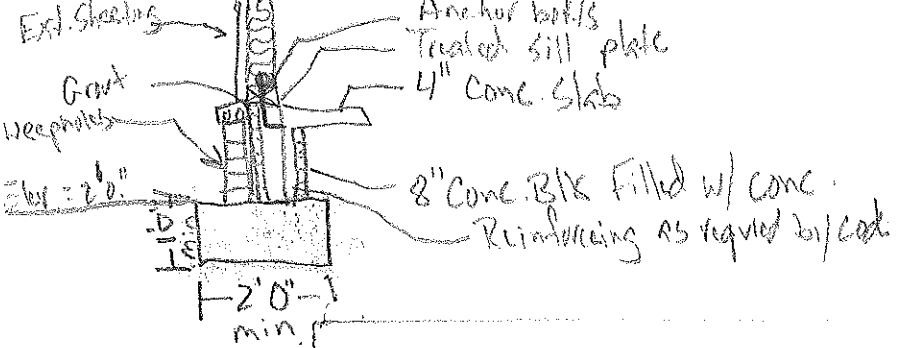

Truss Roof

Jamie Fisher

2940 Erwin Chapel Road Dunn, NC 28334