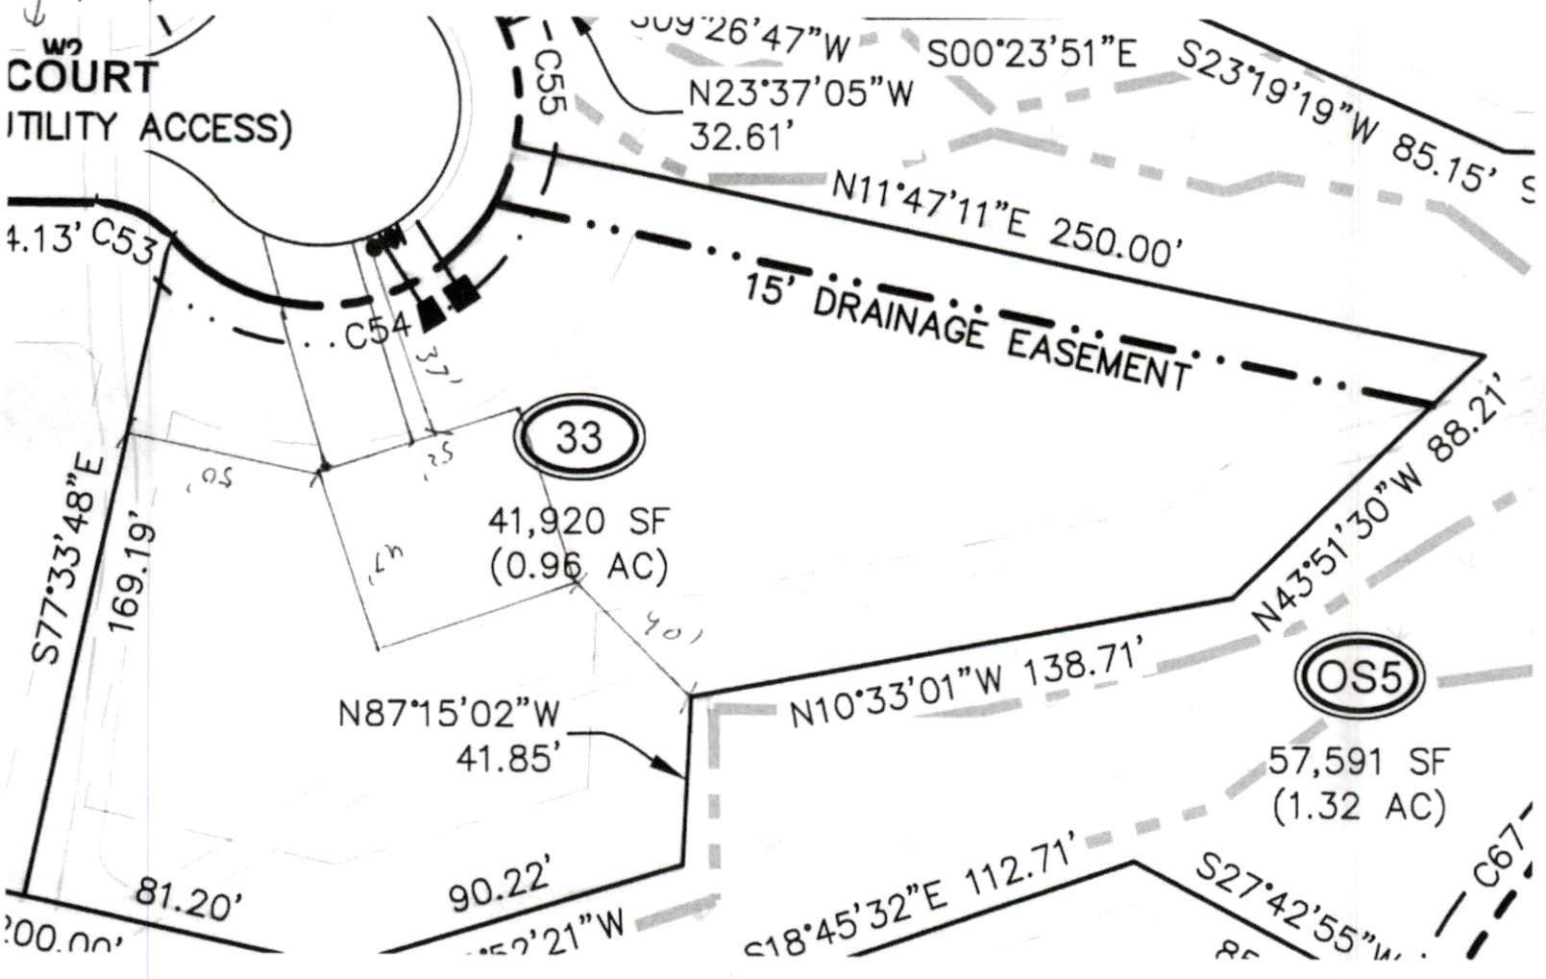

Hancock Ct  
COURT  
(UTILITY ACCESS)

Liberty Meadows Lot 33  
32 @ Brewster Ct