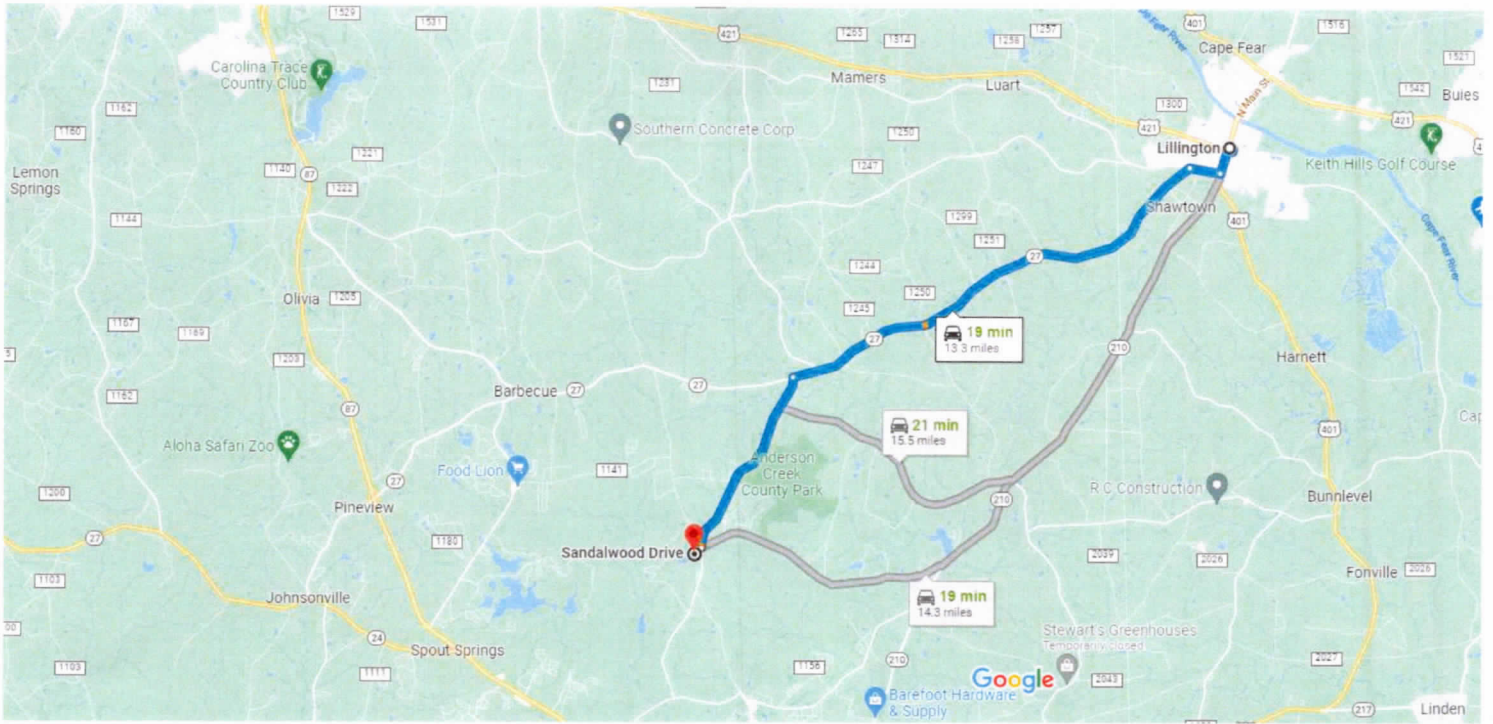

Lillington, North Carolina 27546 to Sandalwood Dr, North Carolina 28390

Drive 13.3 miles, 19 min

Map data ©2022 2 mi

- via NC-27 W and Nursery Rd **19 min**
Fastest route now due to traffic conditions 13.3 miles
- via NC-210 S and Lemuel Black Rd **19 min**
14.3 miles
- via NC-210 S and Darroch Rd **21 min**
15.5 miles

Explore Sandalwood Dr

Restaurants Hotels Gas stations Parking Lots More