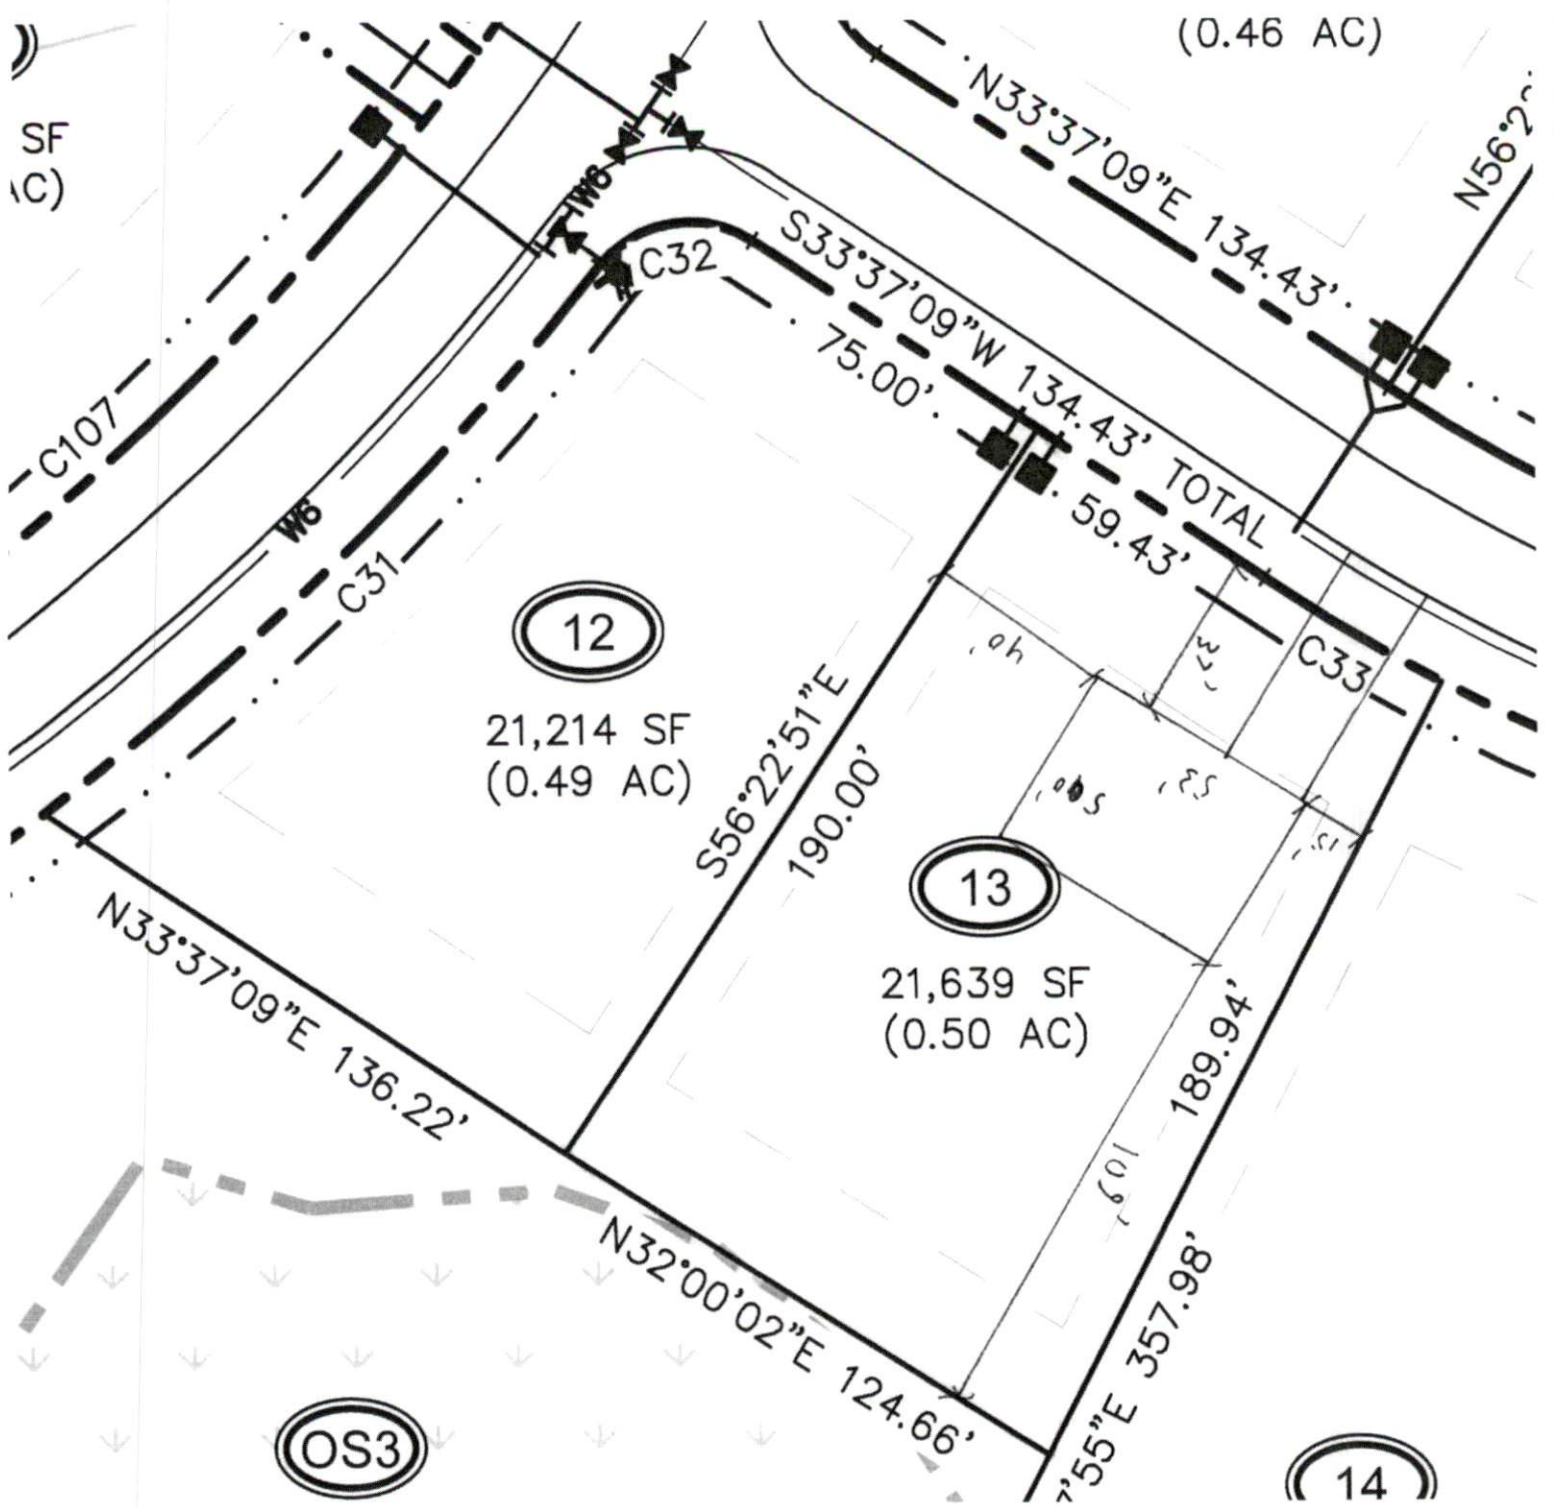

(0.46 AC)

SF
(C)

Liberty Meadows Lot 13