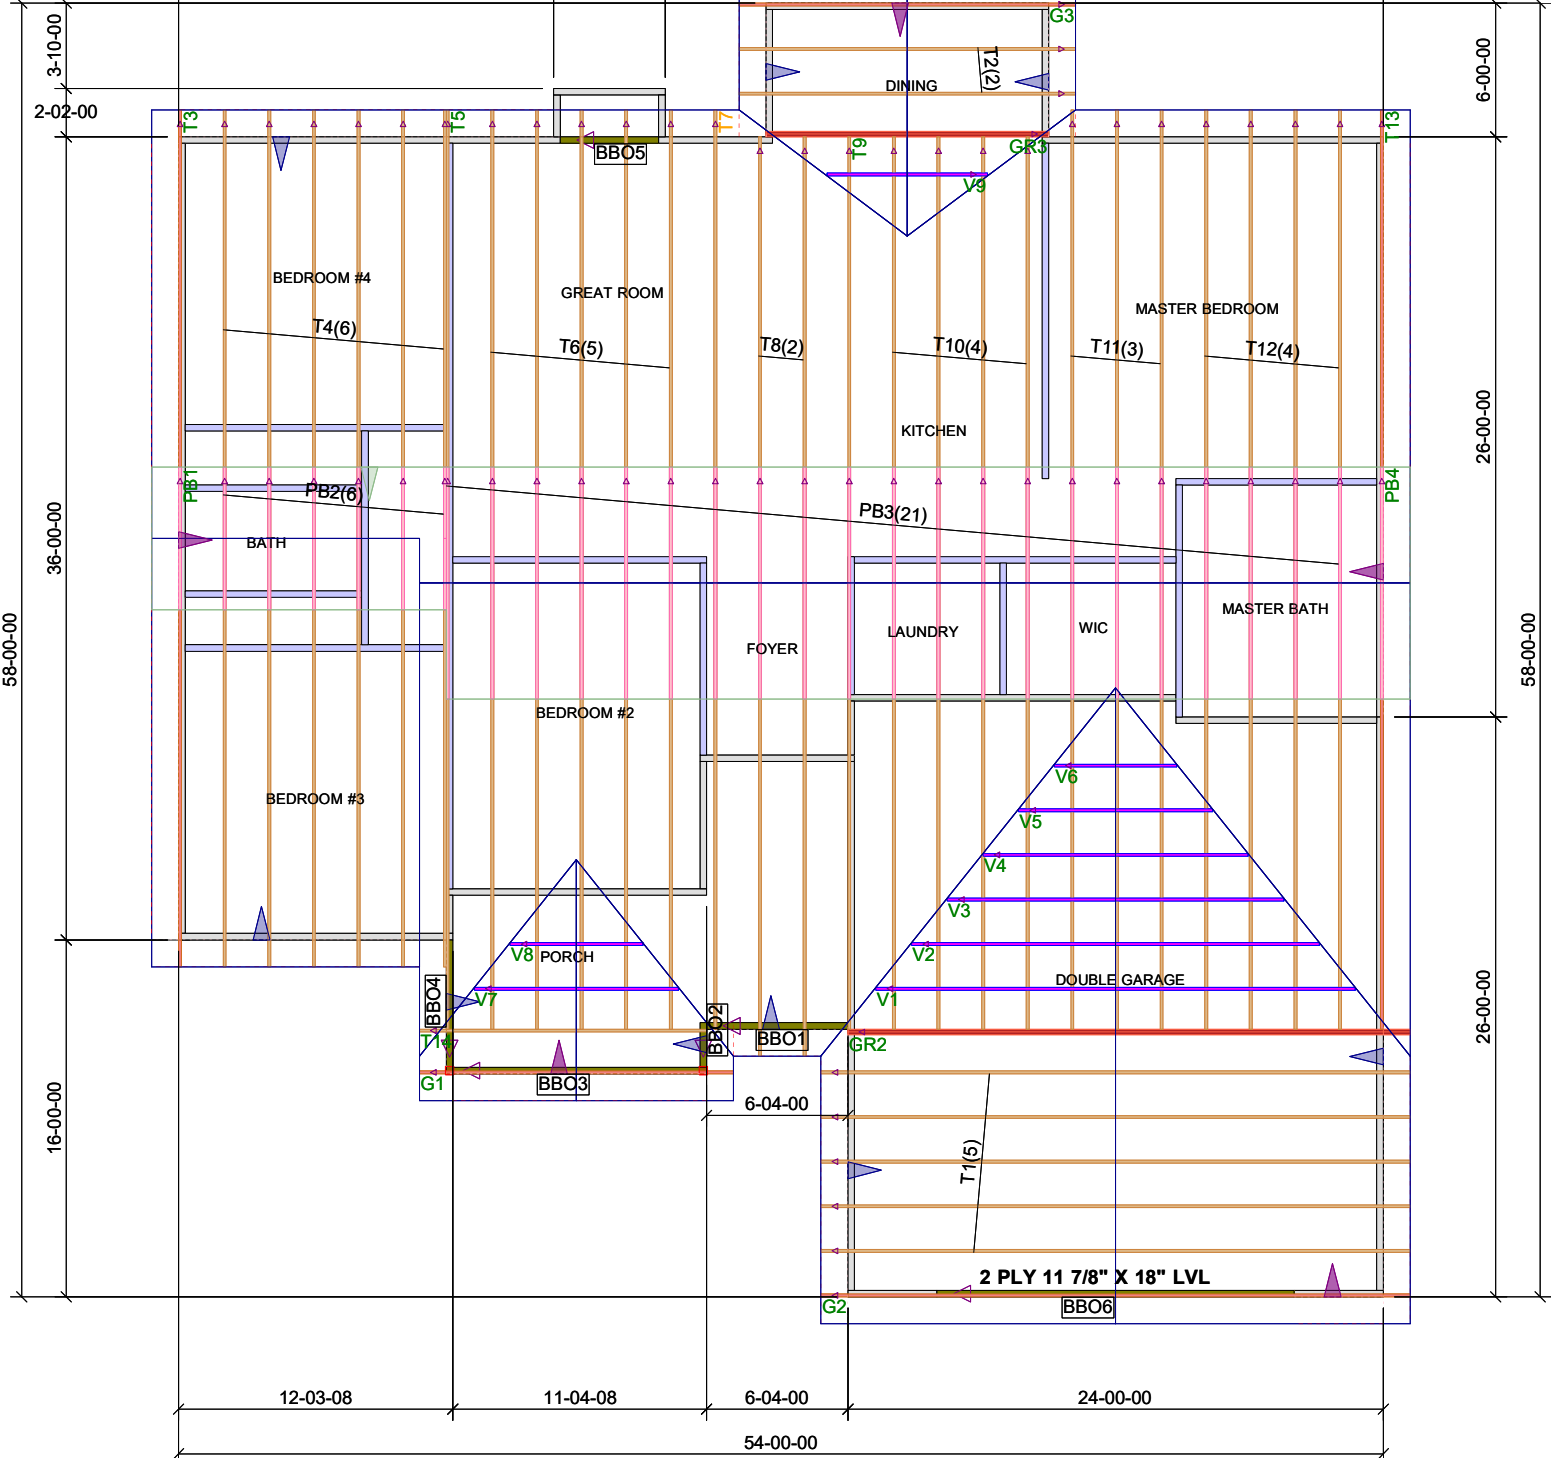

54-00-00
16-09-12 5-00-00 4-06-04 12-08-00 15-00-00

**FREEDOM CONSTRUCTORS
WILDWOOD LOT 14
WILSON - RIGHT
#26156**

12-03-08 11-04-08 6-04-00 24-00-00
54-00-00