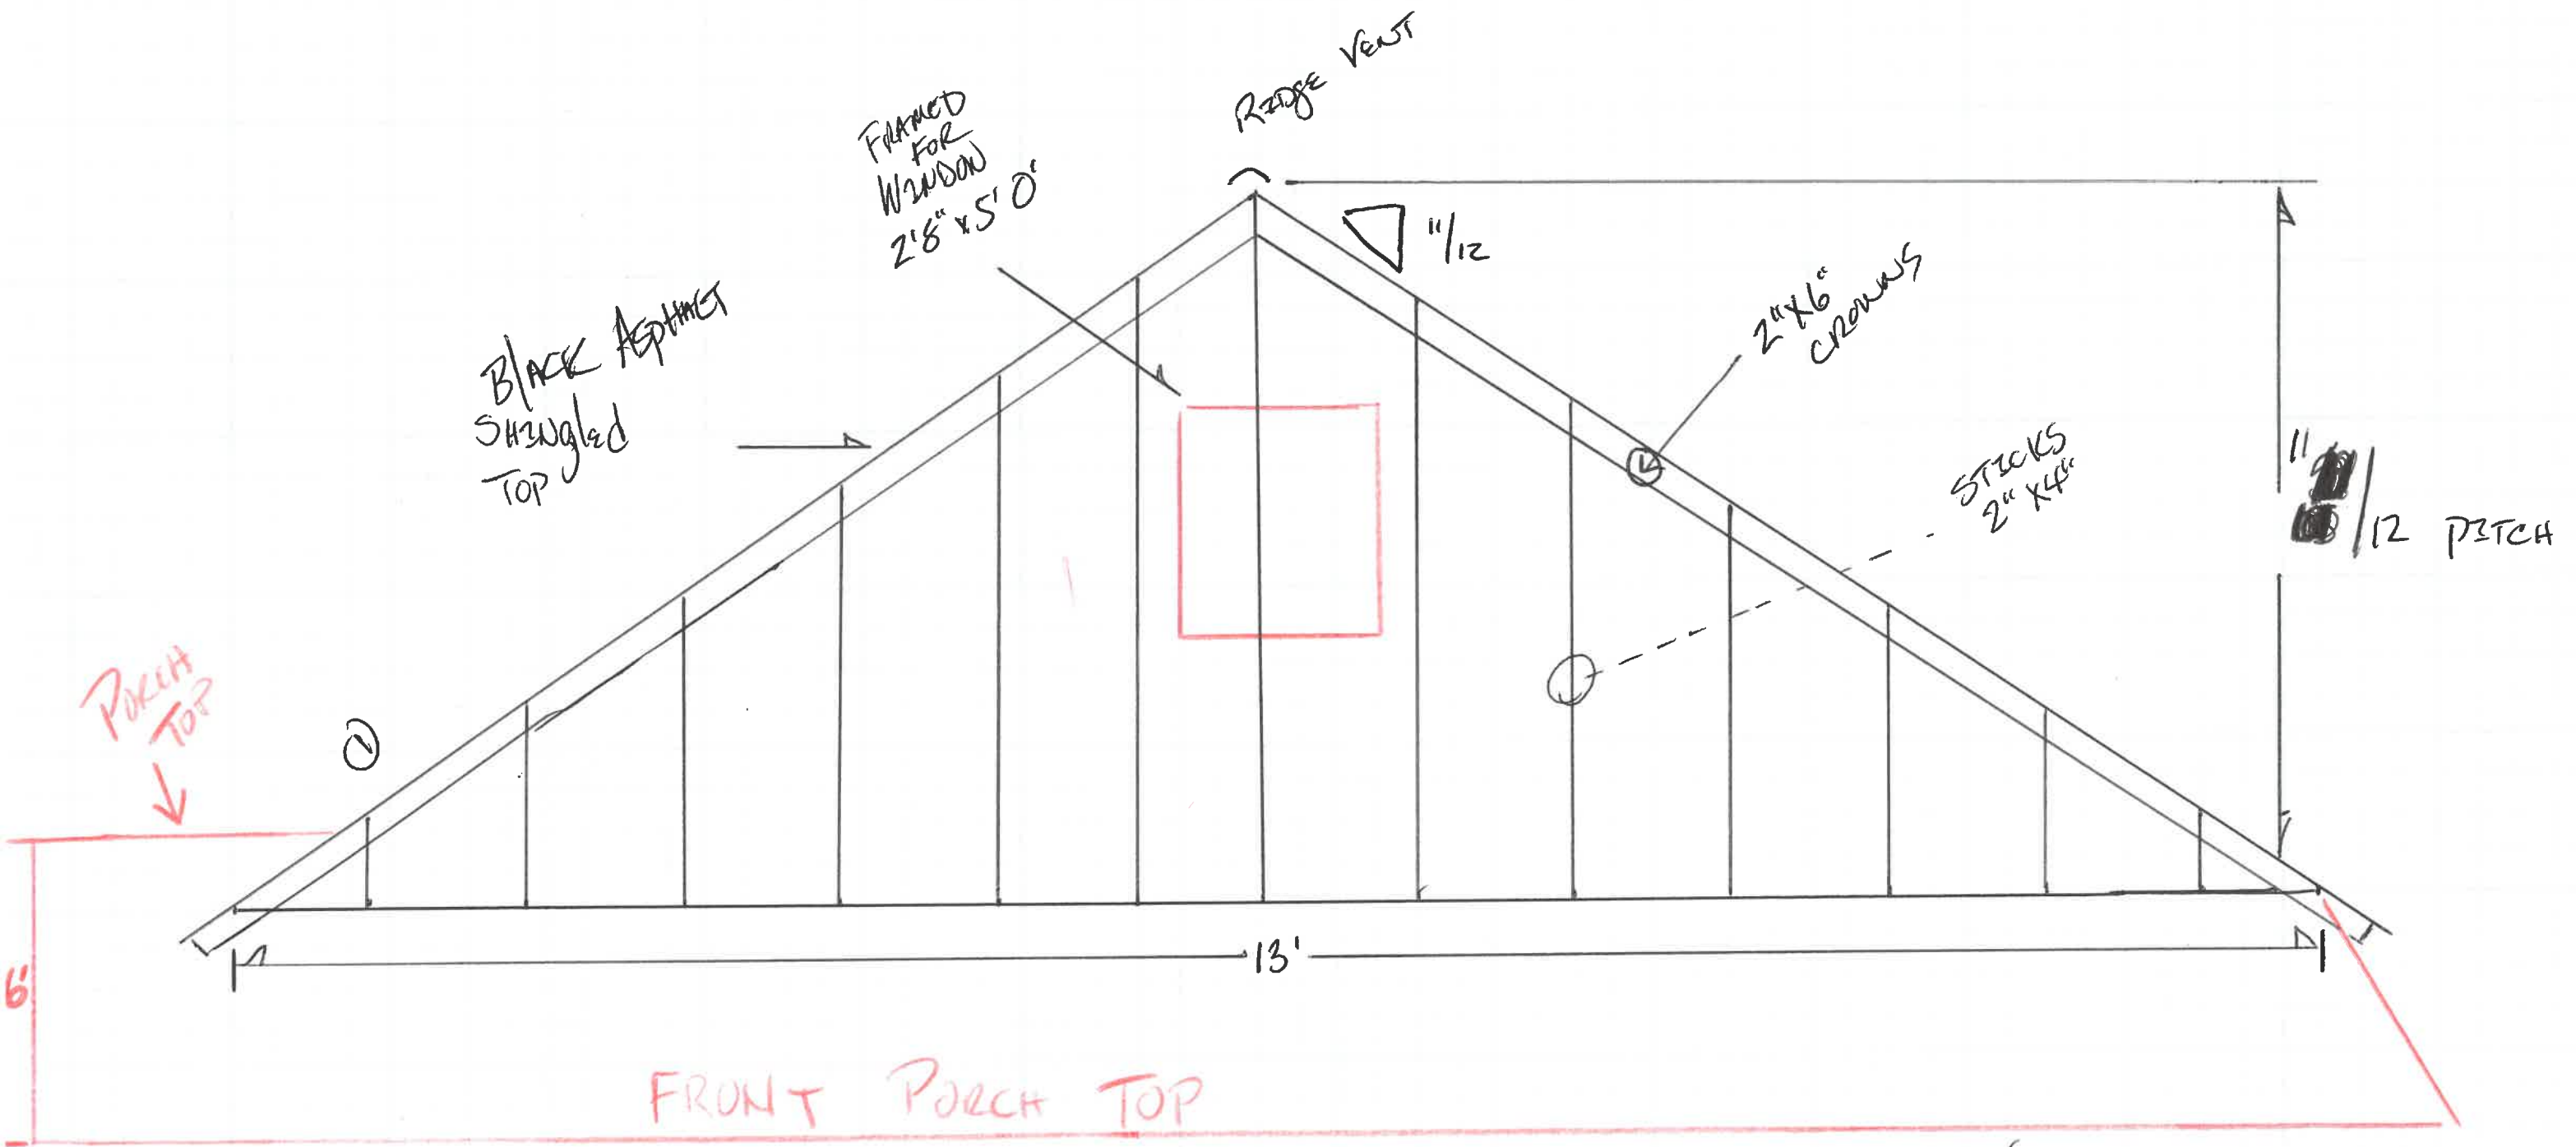

TOP GABLES 44" WIDE WITH 1' OVERHANG W/GUTTERS  
 NOTE: END GABLE SAME DIMENSIONS W/ 2" X 4" STICKS

Notes: All Gables ON FRONT OF HOUSE TO BE CONFIRMED THE SAME SIZE / PITCH  
 ONE WITH VENT / ONE WITH WINDOW

NOTE: ALL RAFTERS CONFORMED TO SIZE OF FRONT GABLE

1/4" = 1'0"

13' PORCH GABLE TRUSS DIAGRAM  
FRONT VIEW