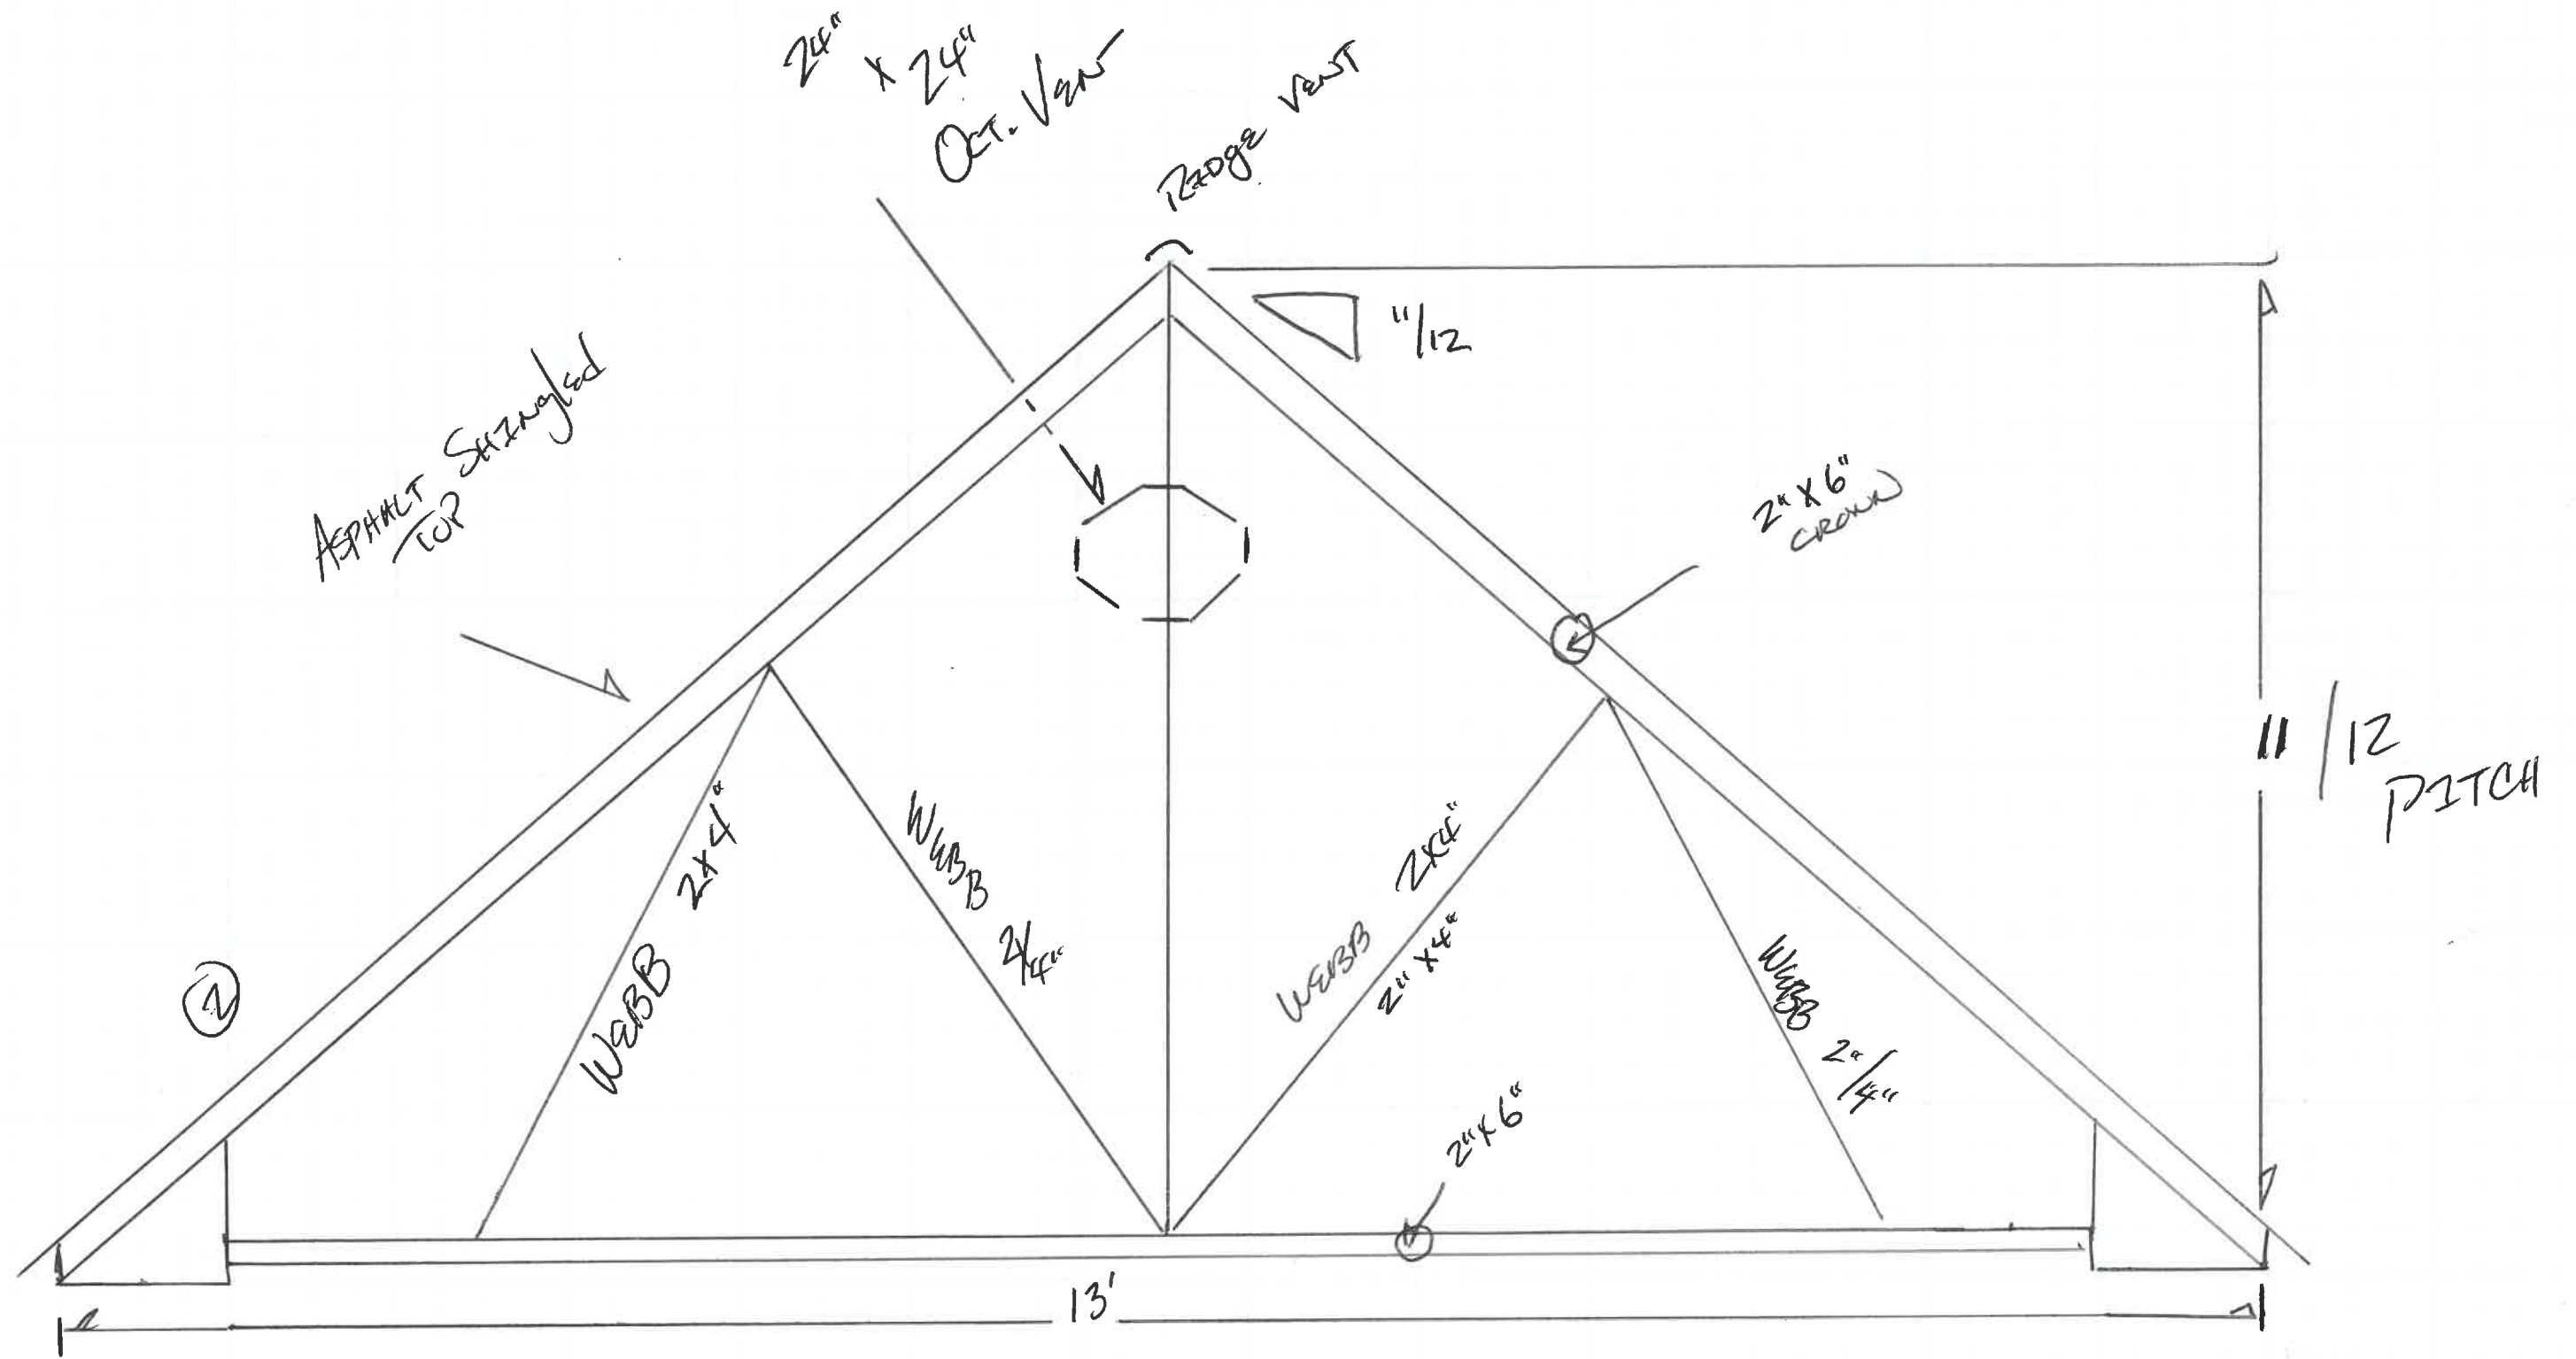

TOP GABLES 44" WIDE WITH 1' OVERHANG W/GUTTERS  
 NOTE: END GABLE SAME DIMENSIONS W/ 2" X 4" STICKS

Notes: All Gables ON FRONT OF HOUSE TO BE CONFIRMED THE SAME SIZE / PITCH  
 ONE WITH VENT / ONE WITH WINDOW

NOTE: ALL RAFTERS CONFORMED TO SIZE OF FRONT GABLE

1/4" = 1'0"

13' PORCH GABLE TRUSS DIAGRAM  
FRONT VIEW