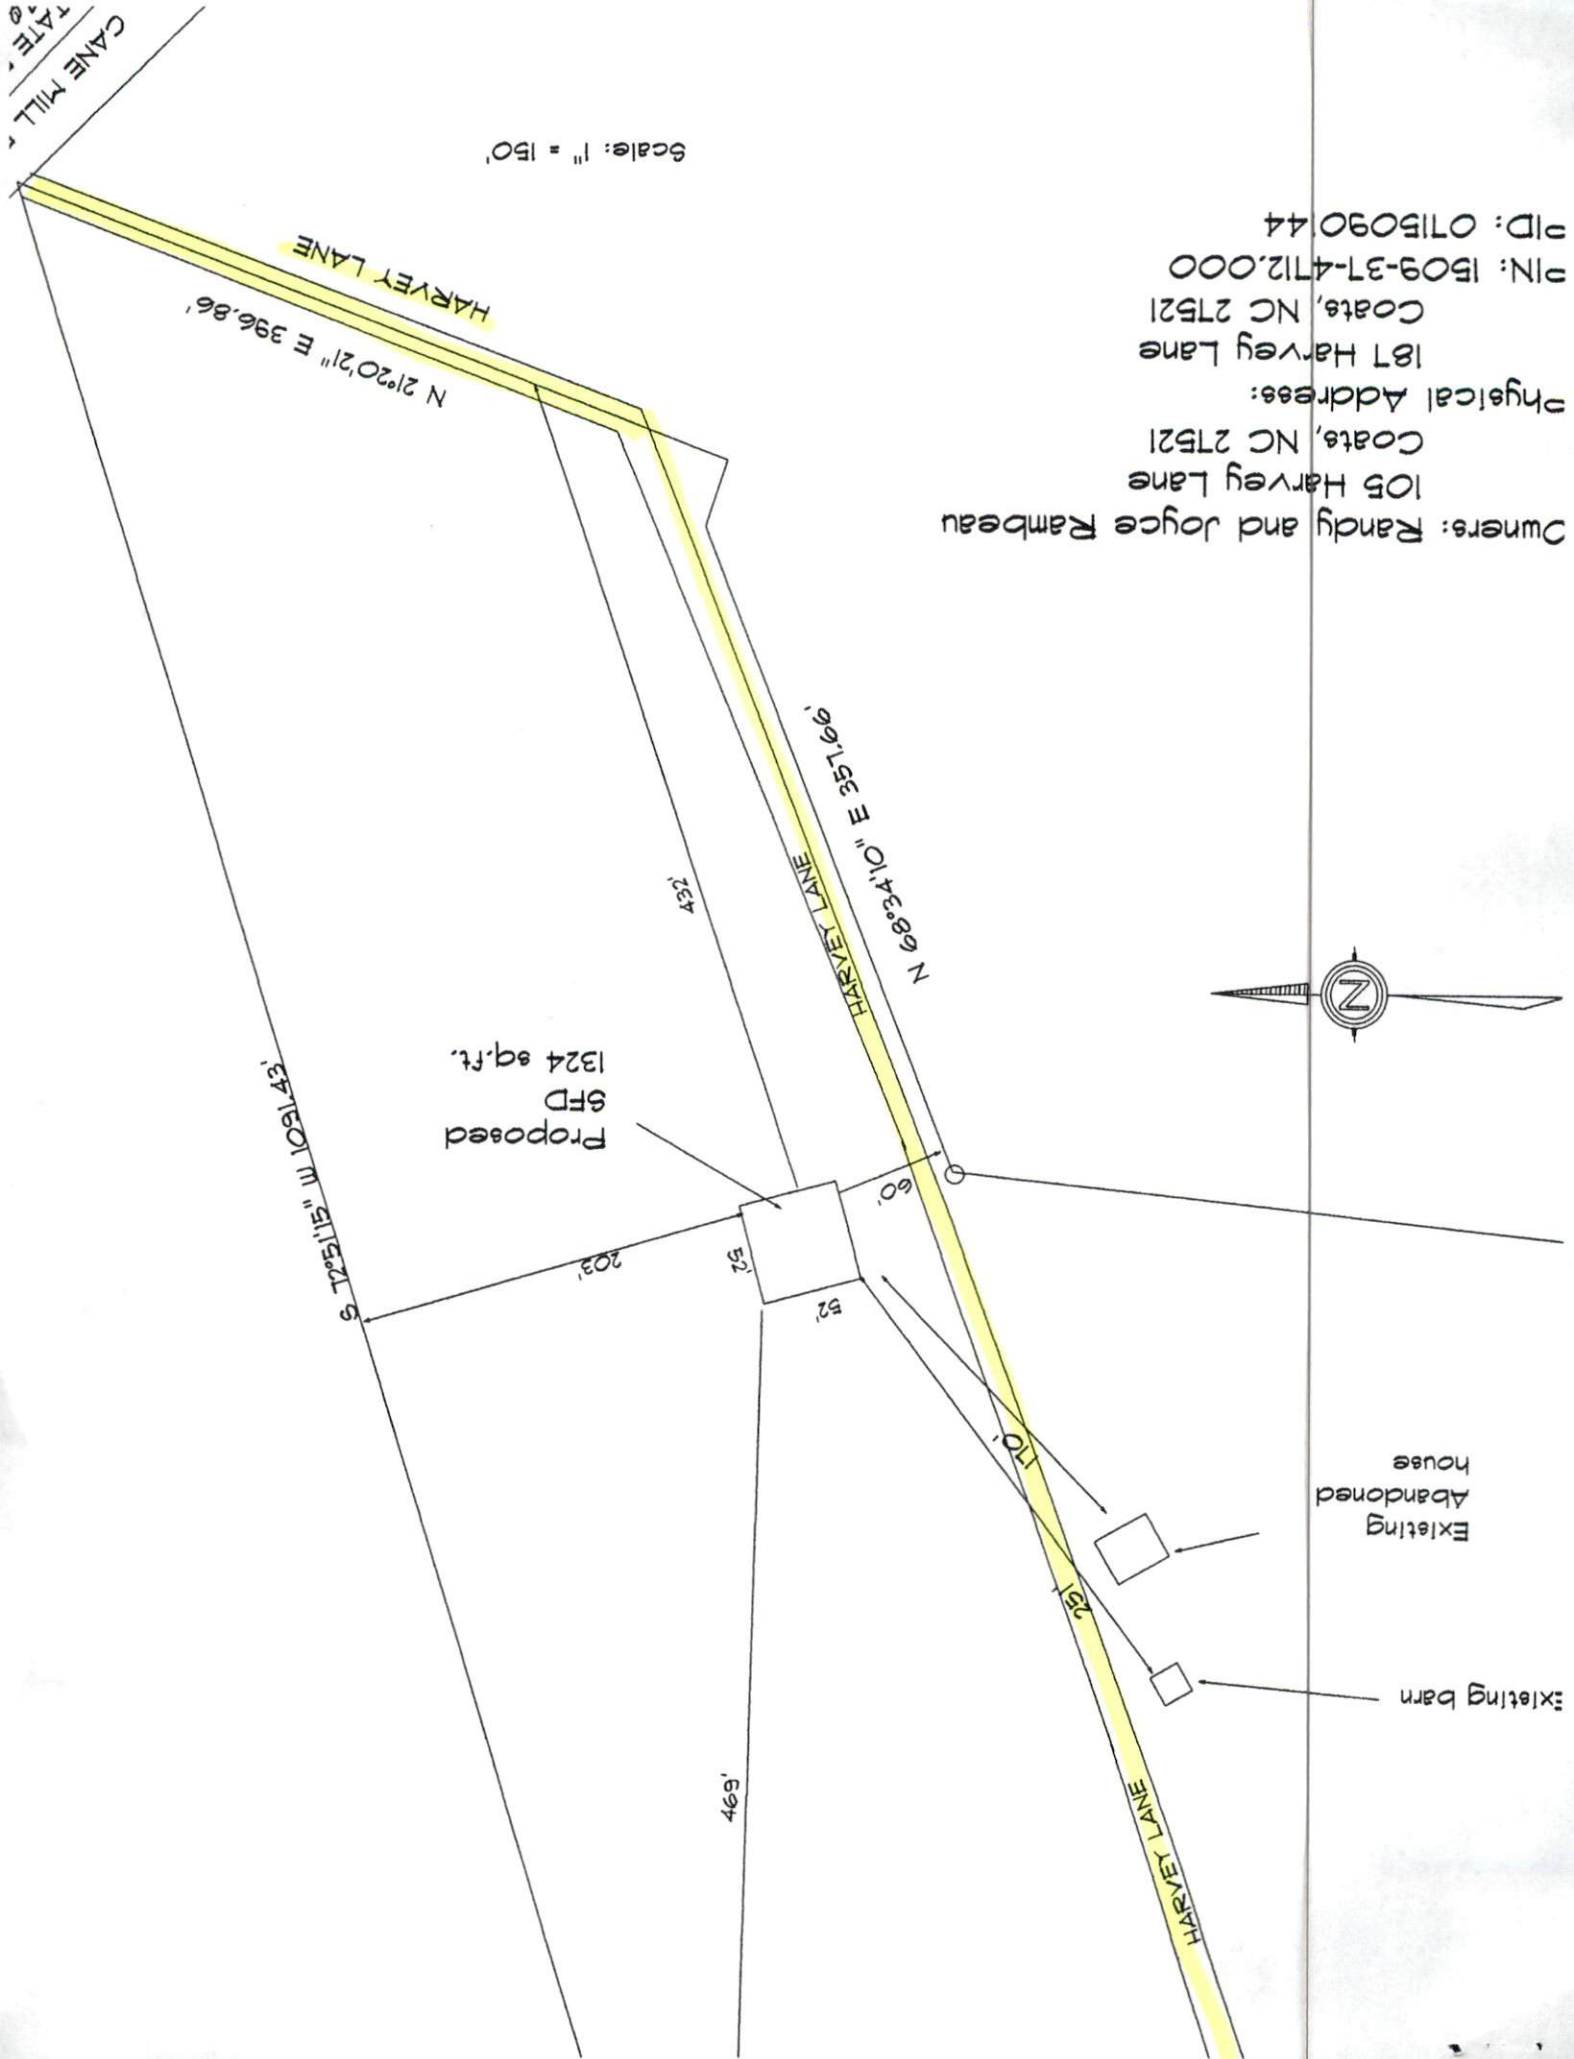

CANE MILL  
DATE

Scale: 1" = 150'

Owners: Randy and Joyce Rambeau  
105 Harvey Lane  
Coats, NC 27521  
Physical Address:  
187 Harvey Lane  
Coats, NC 27521  
PIN: 1509-37-4712.000  
PID: 0715090 44

HARVEY LANE  
N 21°20'21" E 396.86'

HARVEY LANE  
N 68°34'10" E 351.616'

Proposed  
6FD  
1324 sq.ft.

S 1751.15' E 374.14'

Existing barn  
Existing Abandoned house

694'

203'

52'

51'

170'

251'

60'

234'