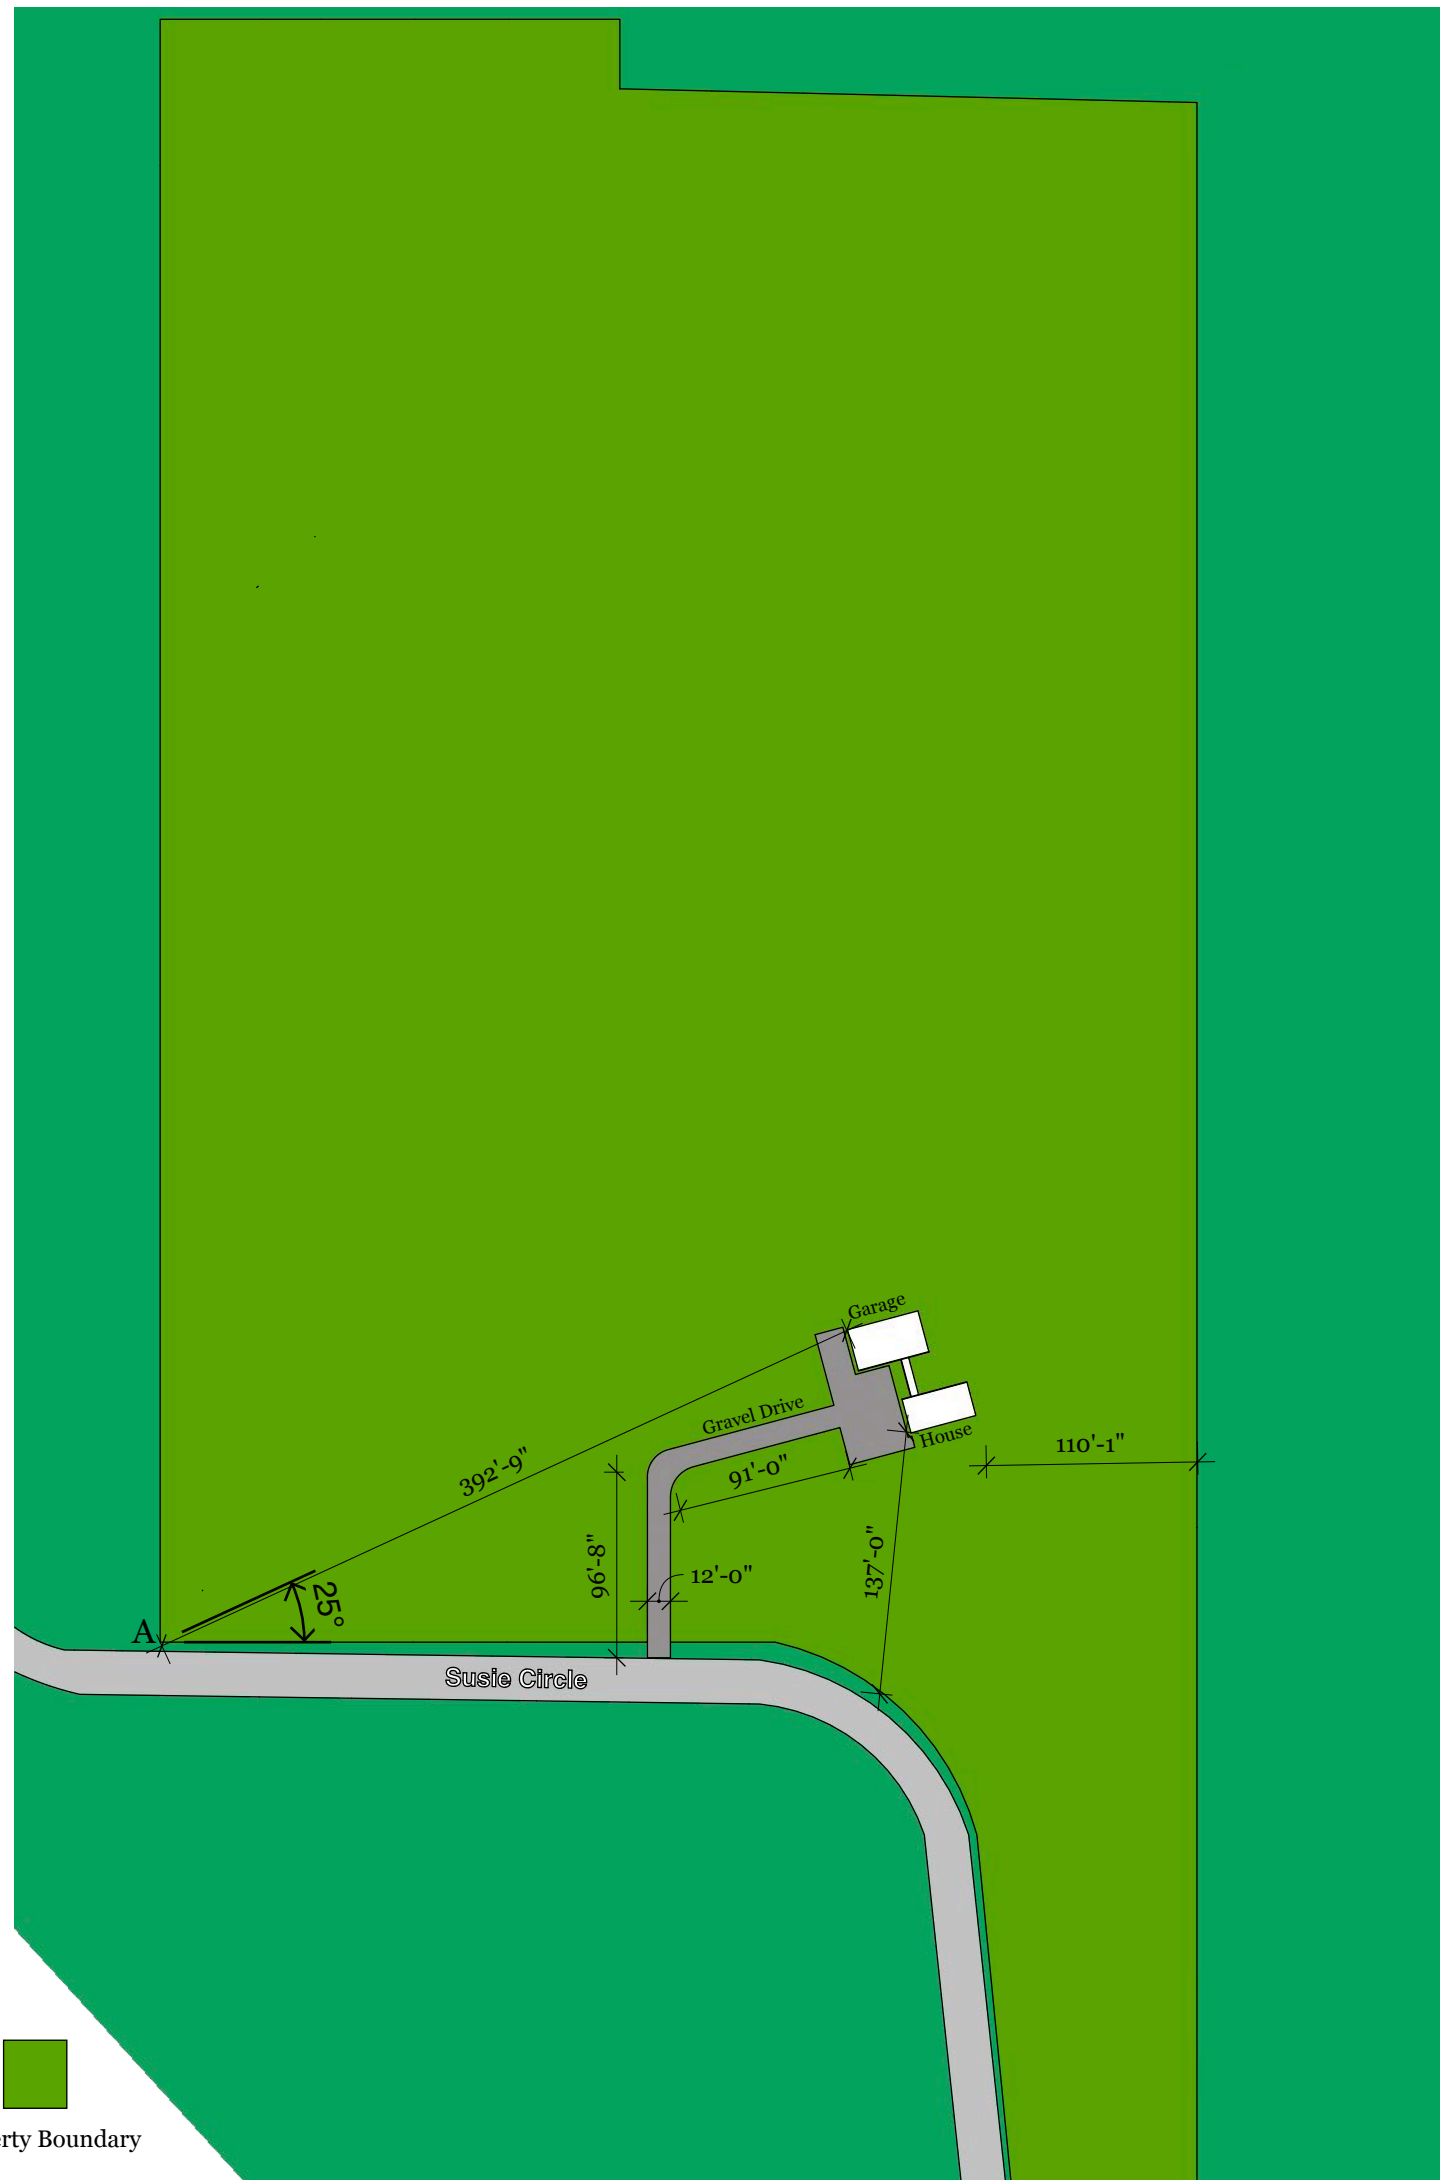

Proposed ~60'x60' building site is located ~393' at a 25 degree angle from point A, referencing Susie Circle = 0 degrees

Nearest boundary ~110' feet from house

Next closest boundary is 137' feet from house

DRAWN BY
GZ | RV

ISSUE
31Jan2022

RE-ISSUE
15Feb2022

DESCRIPTION
Proposed Building Site

A0.1

Property Boundary