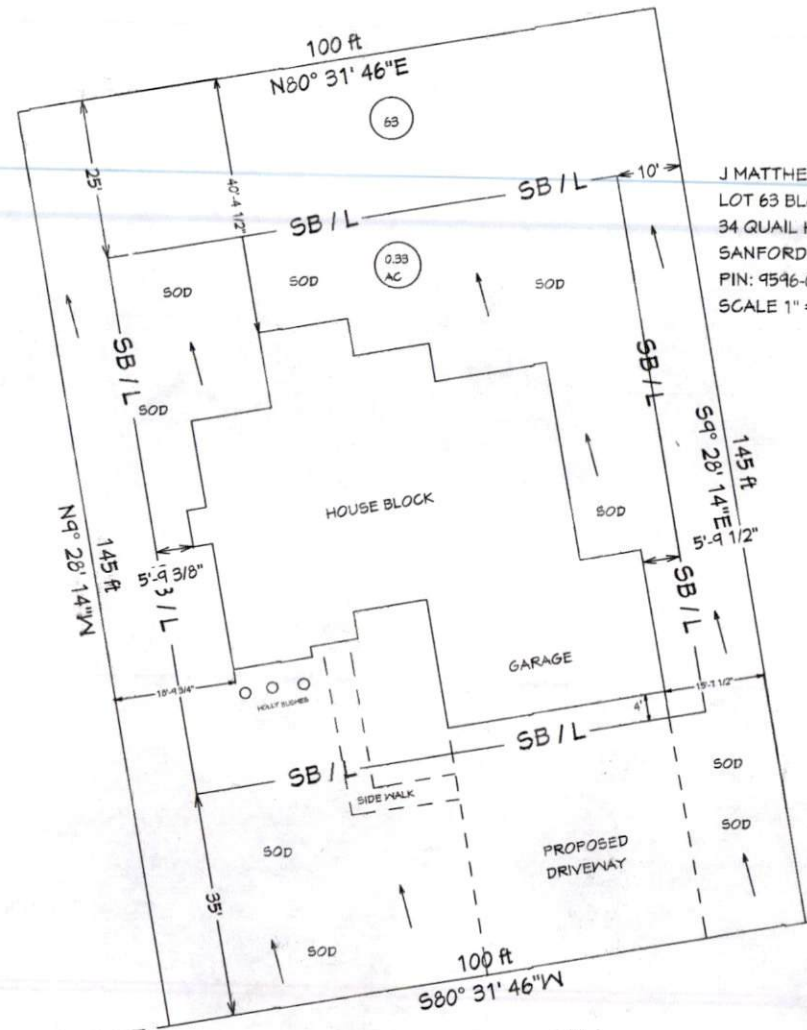

62

MICHAEL D. &  
KIMBERLY M. ADCOX

64

JJEFFERY T &  
SOUNG HYUN GIBBONS

J MATTHEWS BUILDER/DEV LLC  
 LOT 63 BLOCK I  
 34 QUAIL HOLLOW  
 SANFORD NC 27332  
 PIN: 9596-00-6765.000  
 SCALE 1" = 30'

QUAIL HOLLOW  
 50' PRIVATE R/W