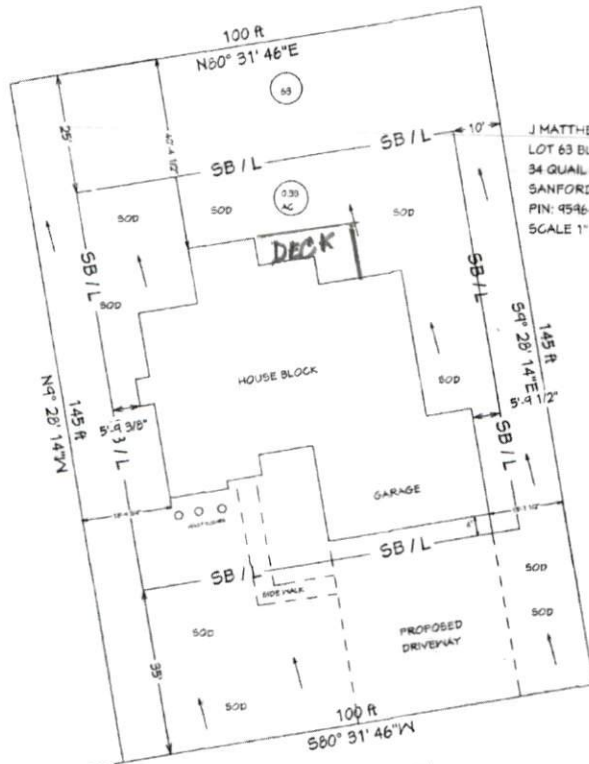

62
MICHAEL D &
KIMBERLY M ADGON

64
JEFFERY T &
SOUNG HYUN GIBBONS

J MATTHEWS BUILDER/DEV LLC
LOT 63 BLOCK 1
34 QUAIL HOLLOW
SANFORD NC 27332
PIN: 9546-00-6765.000
SCALE 1" = 30'

QUAIL HOLLOW
50' PRIVATE RAW