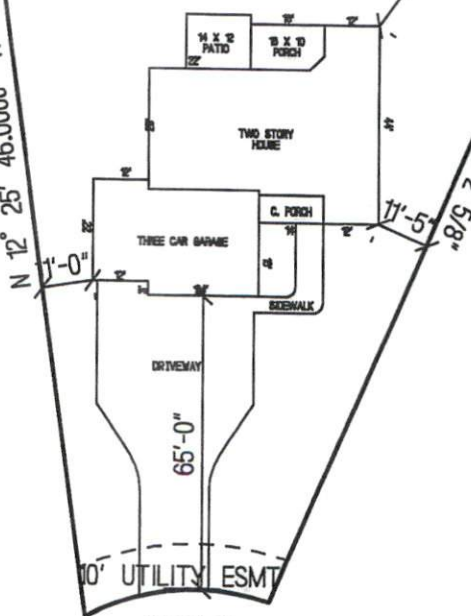

**LANDAVA HOLDINGS, LLC.
THE KINSLEY
LOT # 28 OAK HAVEN
SCALE: 1"=40'**

R=50'-0"
AL=41'-1 13/16"

BUCKHAVEN DRIVE