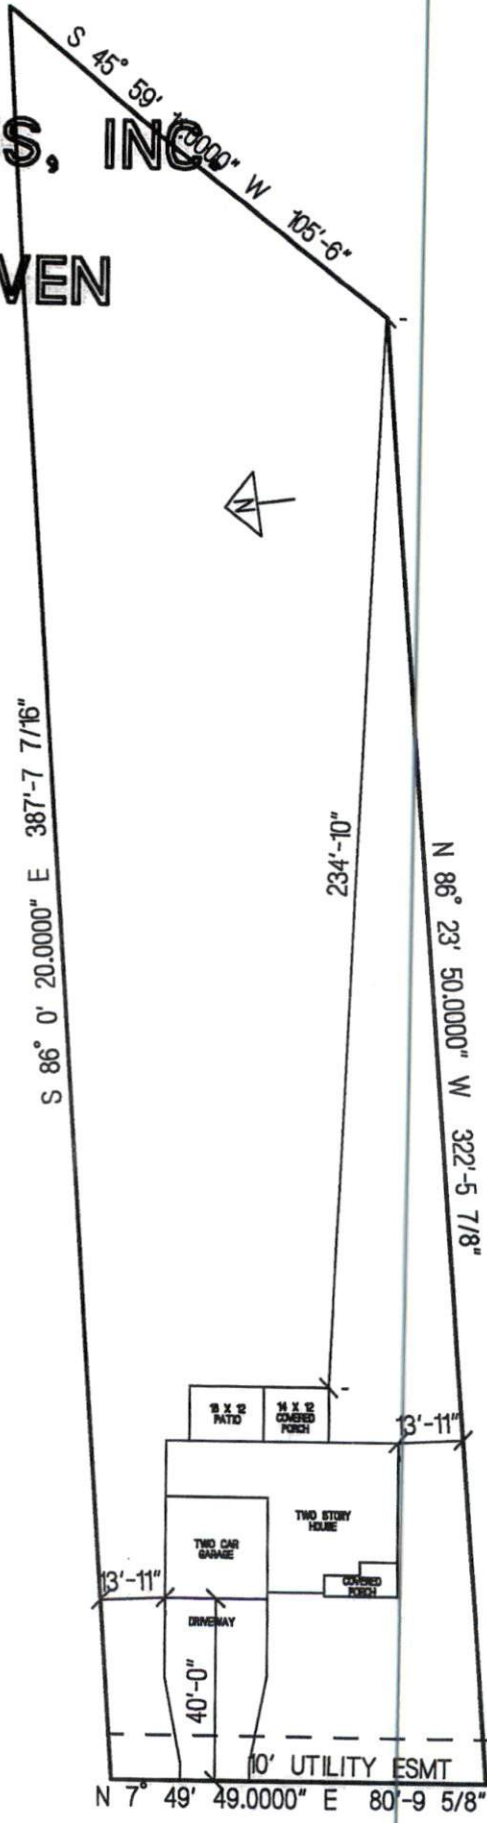

CUMBERLAND HOMES, INC
 THE SHILOH
 LOT # 32 OAK HAVEN
 SCALE: 1"=40'

BUCKHAVEN DRIVE