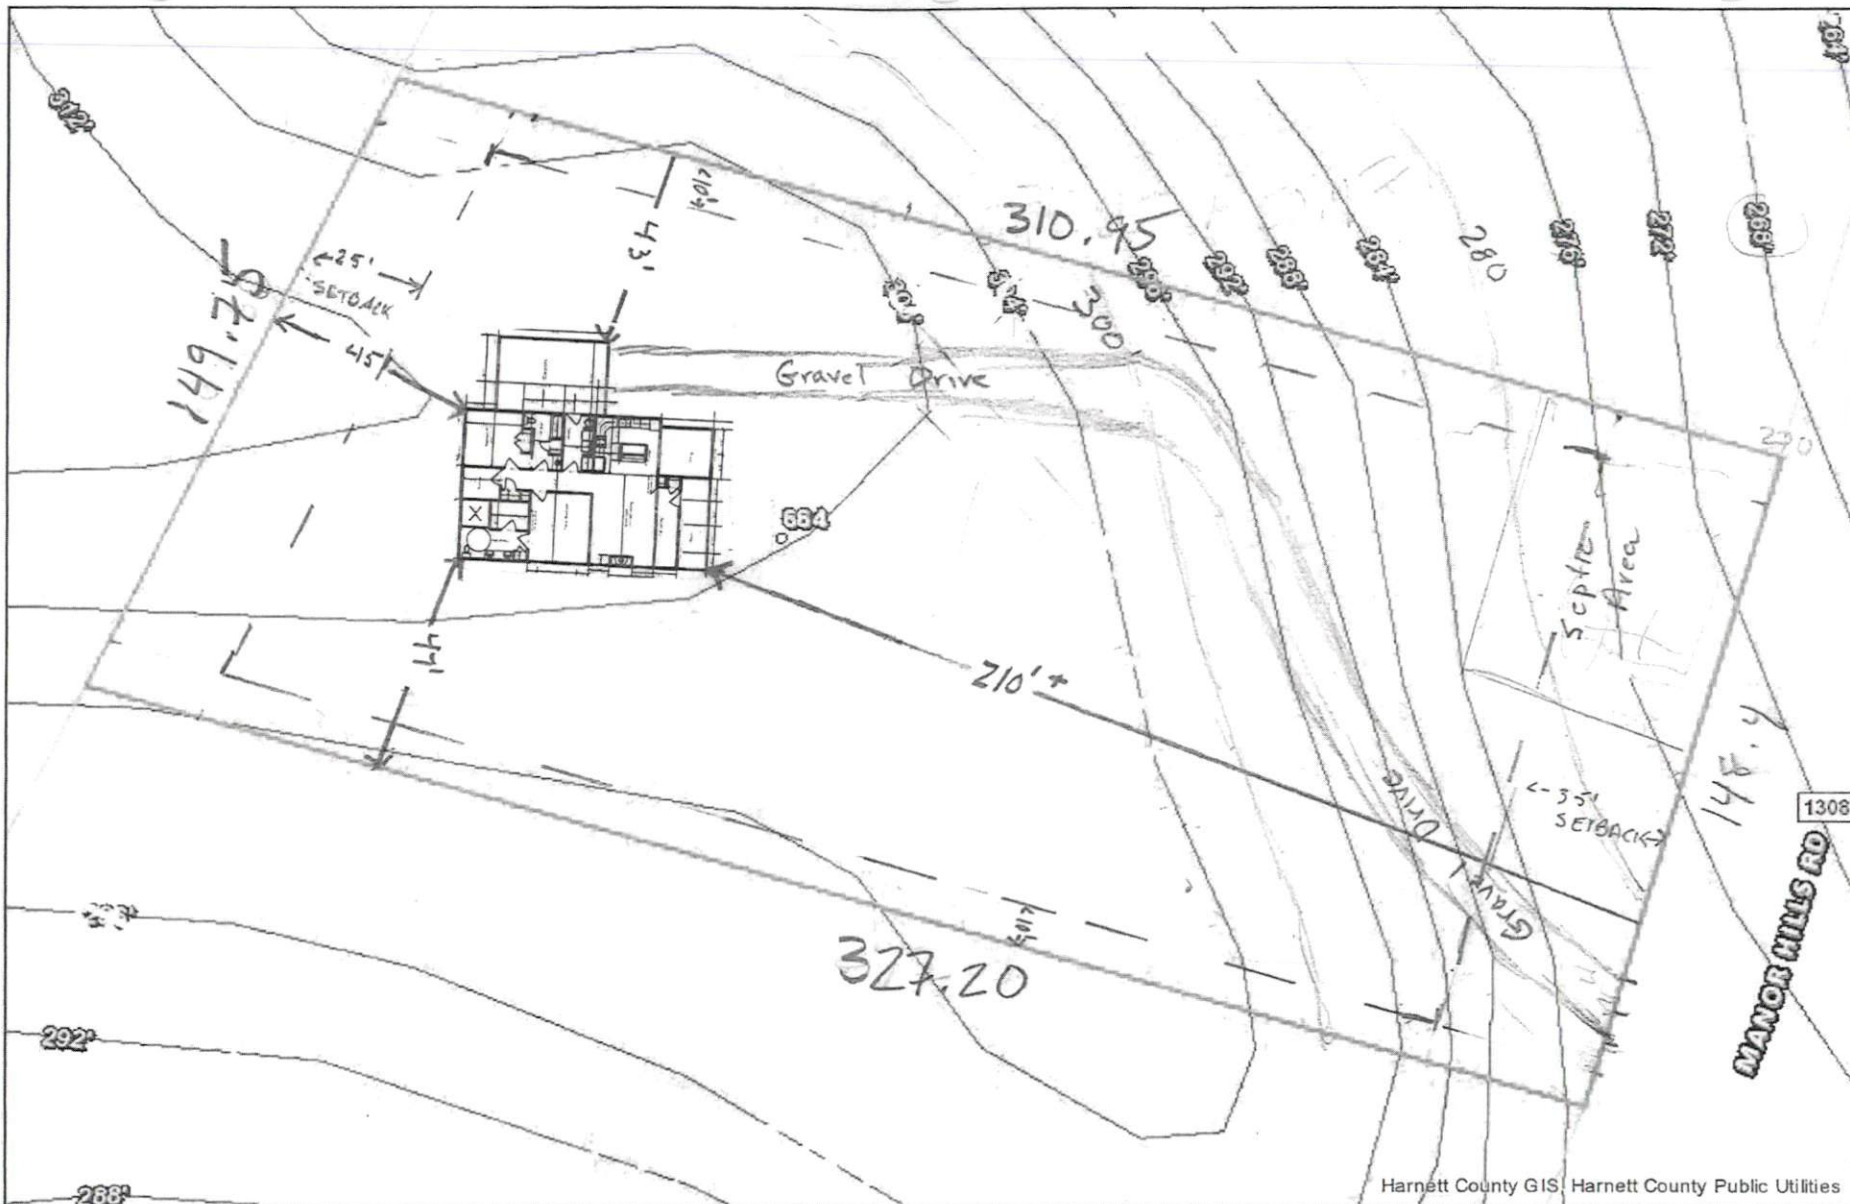

Harnett GIS

NOT FOR LEGAL USE

Harnett County GIS, Harnett County Public Utilities

Harnett COUNTY
 NORTH CAROLINA
 GIS/E-911 Addressing
 February 1, 2022

- | | | |
|-------------------------------|--------------------|---------------------|
| Surrounding County Boundaries | Major Roads | Mile_Markers |
| City Limits | Interstate | Mile_Markers |
| Address Numbers | NC | Railroad |
| Airport | US | Parcels |
| | Roads | CapeFearRiver |

Contours 4ft

35' - Front
 25' - Rear
 10' - Sides
 RA-30