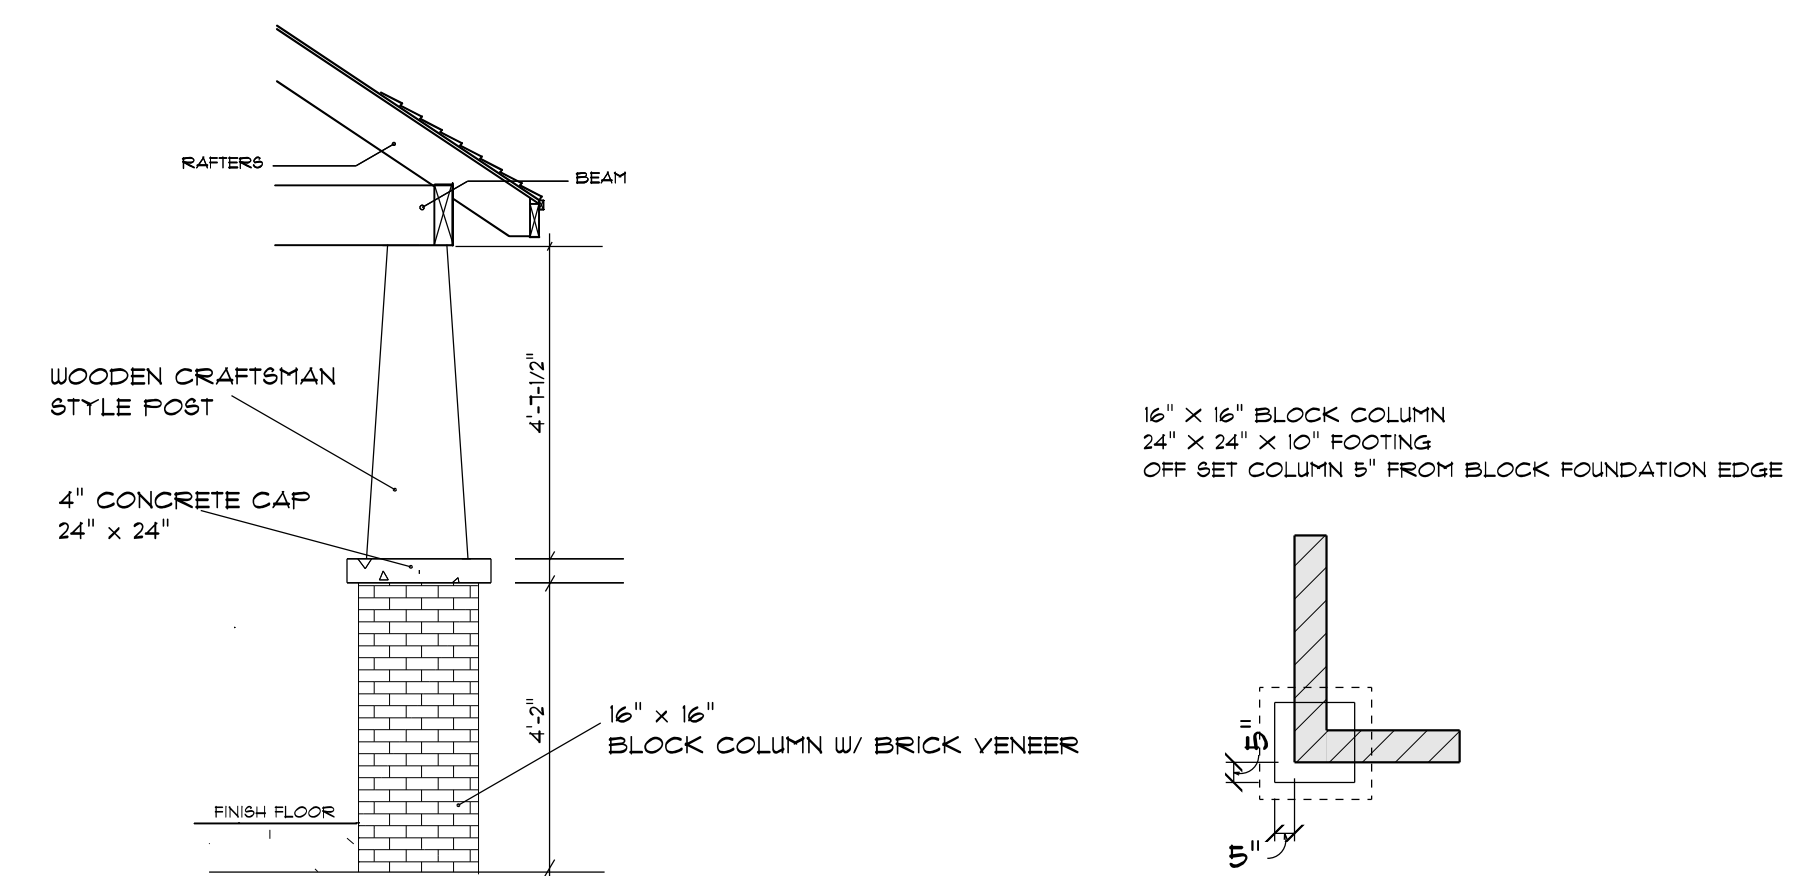

CRAWL SPACE FOUNDATION DETAIL
 not to scale

SECTION A
 SCALE: 1" = 1/4"

STEM WALL FOUNDATION DETAIL
 not to scale

CRAFTSMAN COLUMN DETAIL
 not to scale