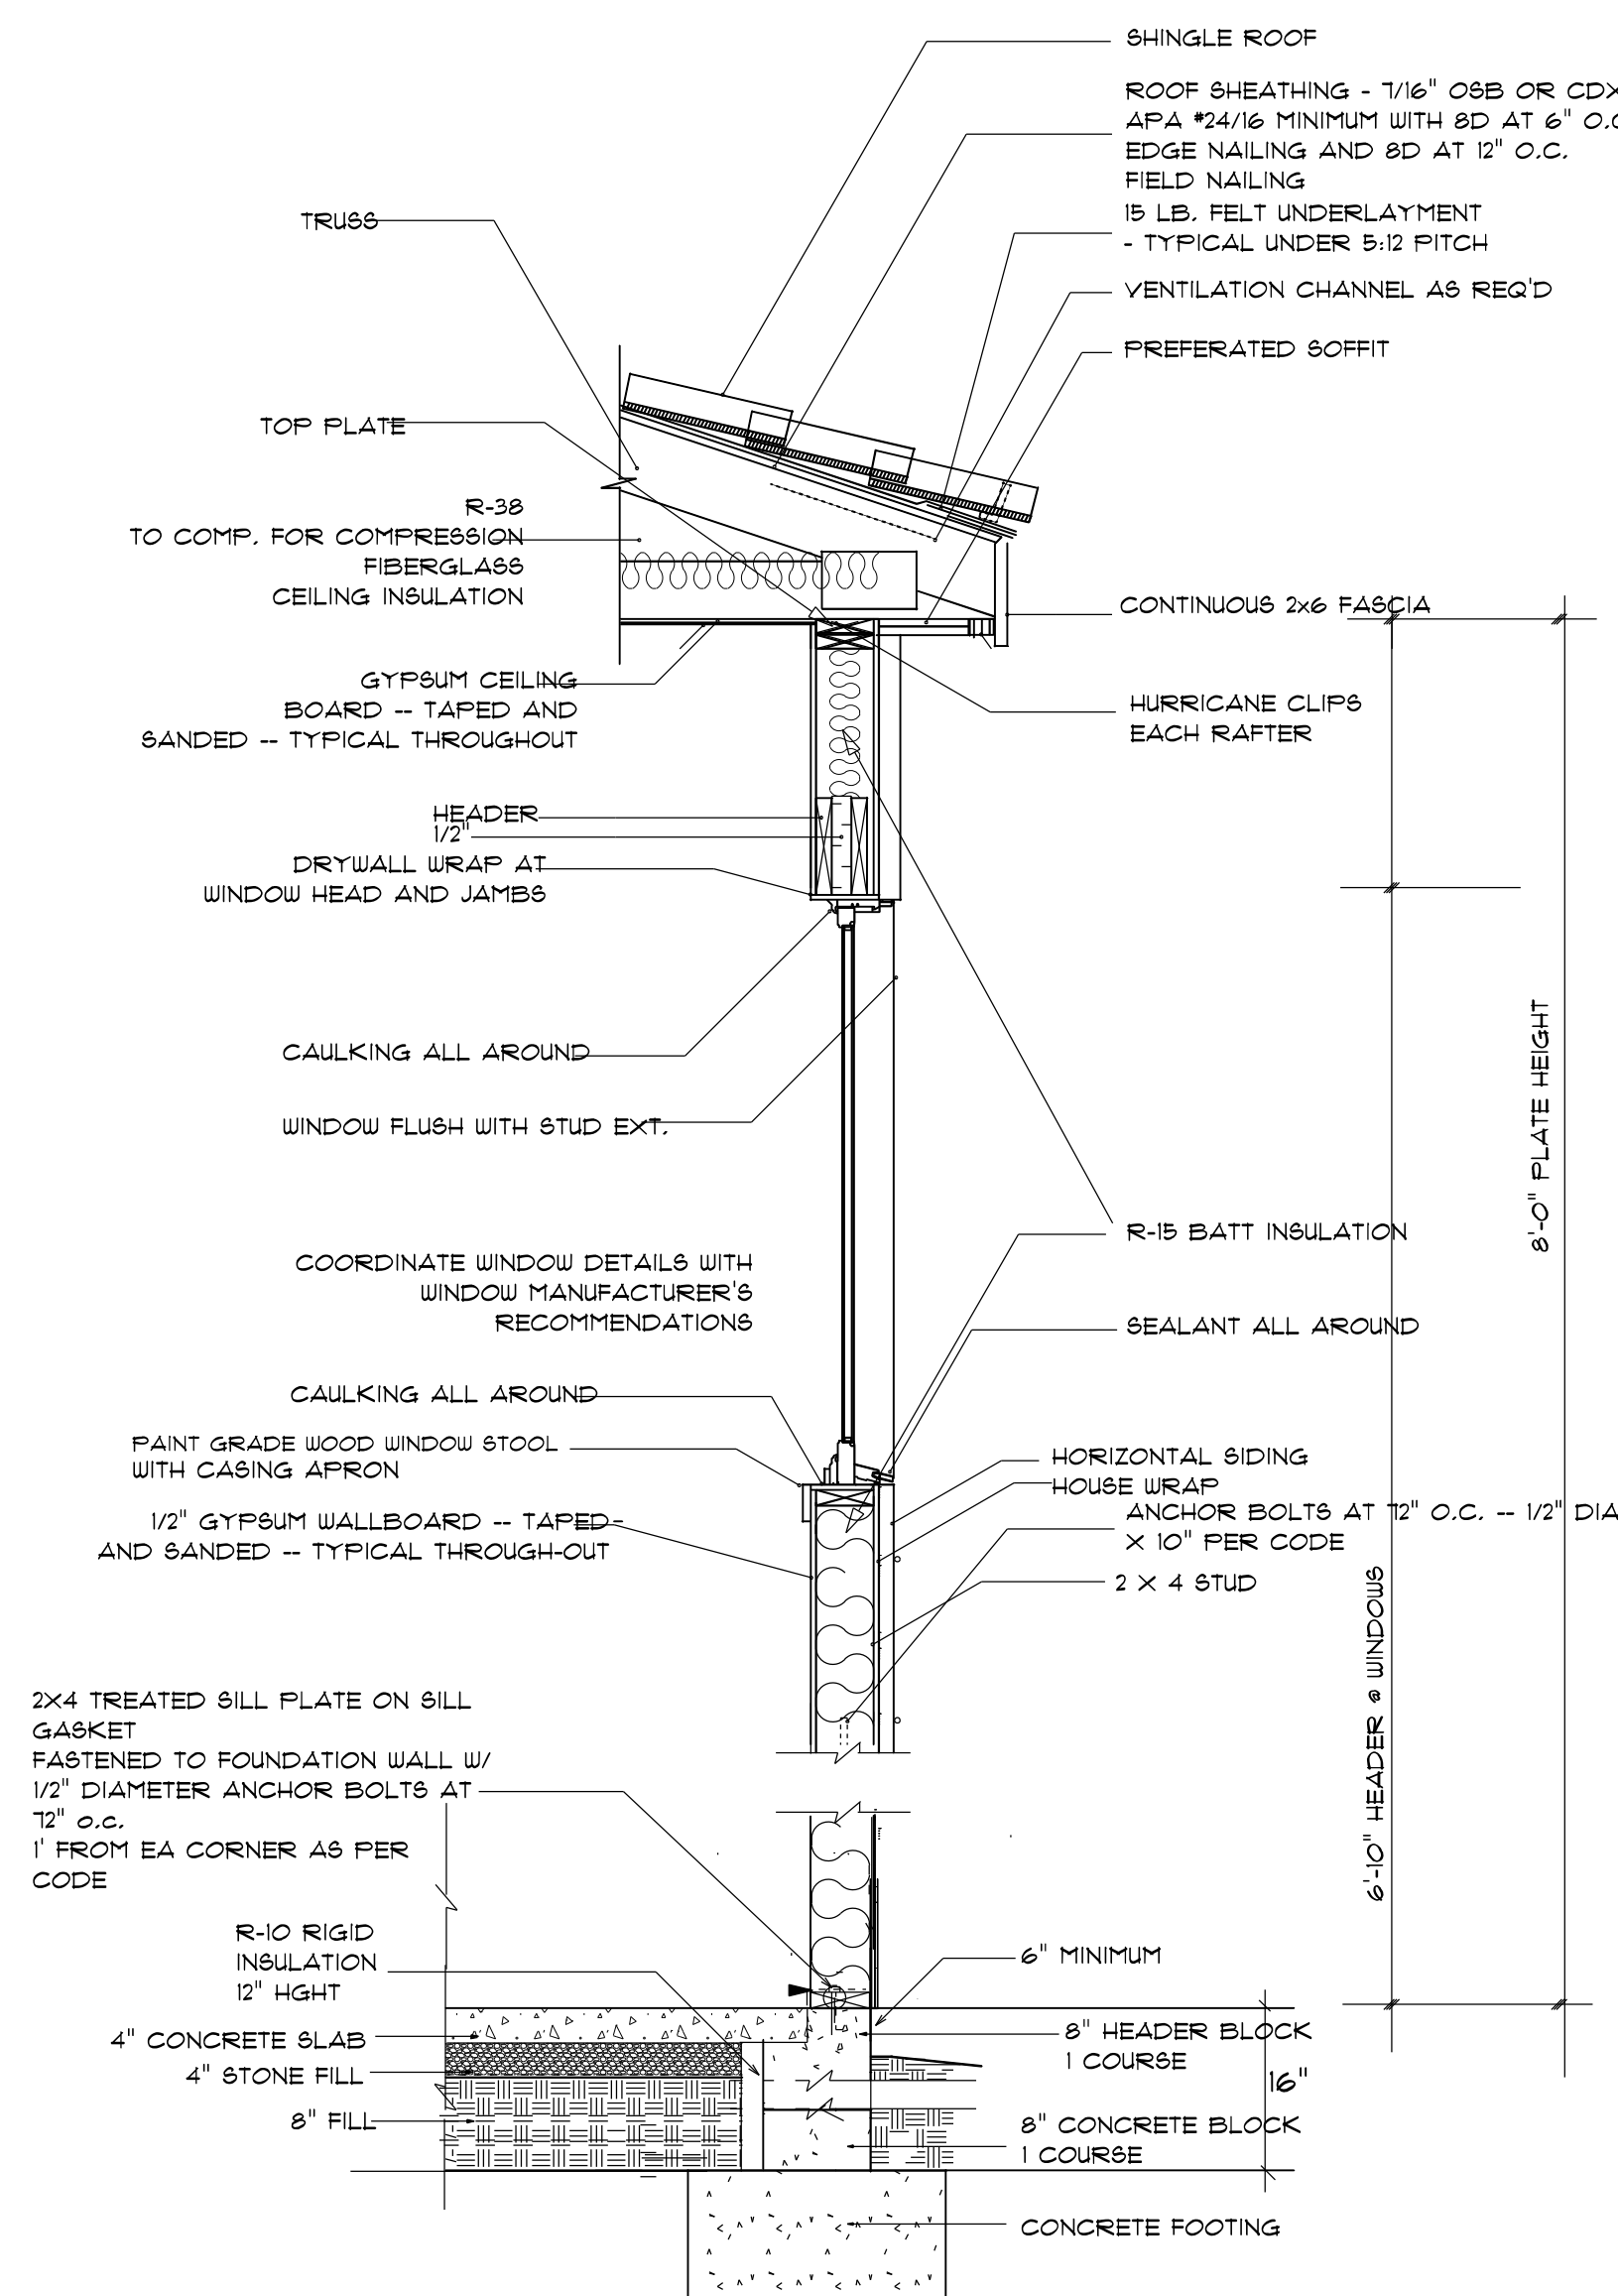

CRAWL SPACE FOUNDATION DETAIL
 not to scale

SECTION A
 SCALE: 1" = 1/4"

STEM WALL FOUNDATION DETAIL
 not to scale

CRAFTSMAN COLUMN DETAIL
 not to scale