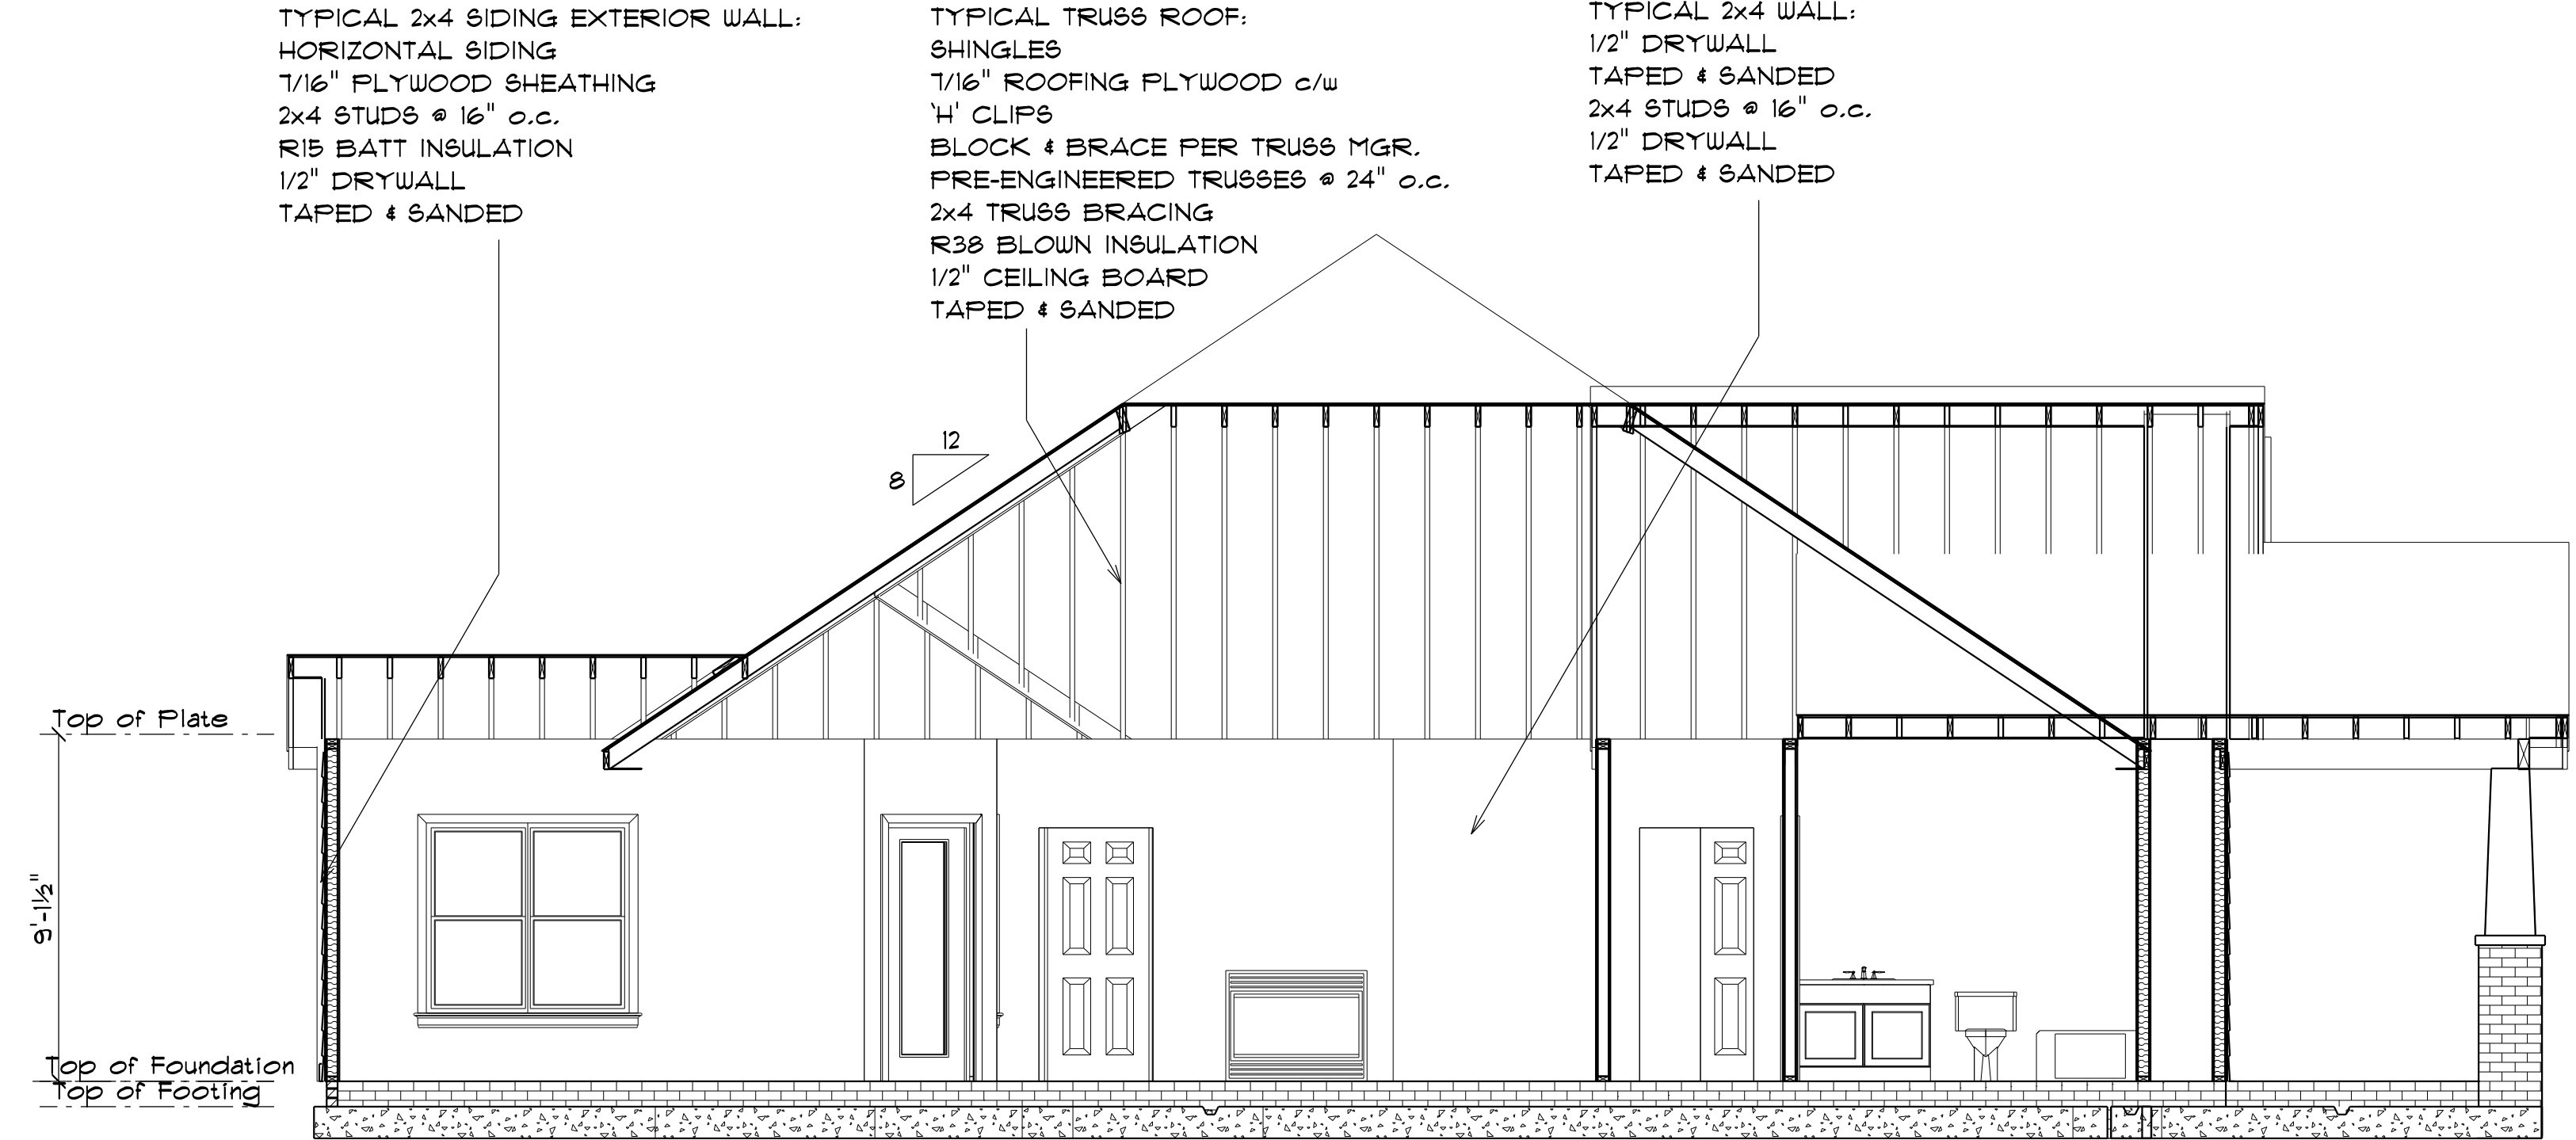

CRAWL SPACE FOUNDATION DETAIL
 not to scale

SECTION A
 SCALE: 1" = 1/4"

STEM WALL FOUNDATION DETAIL
 not to scale

CRAFTSMAN COLUMN DETAIL
 not to scale