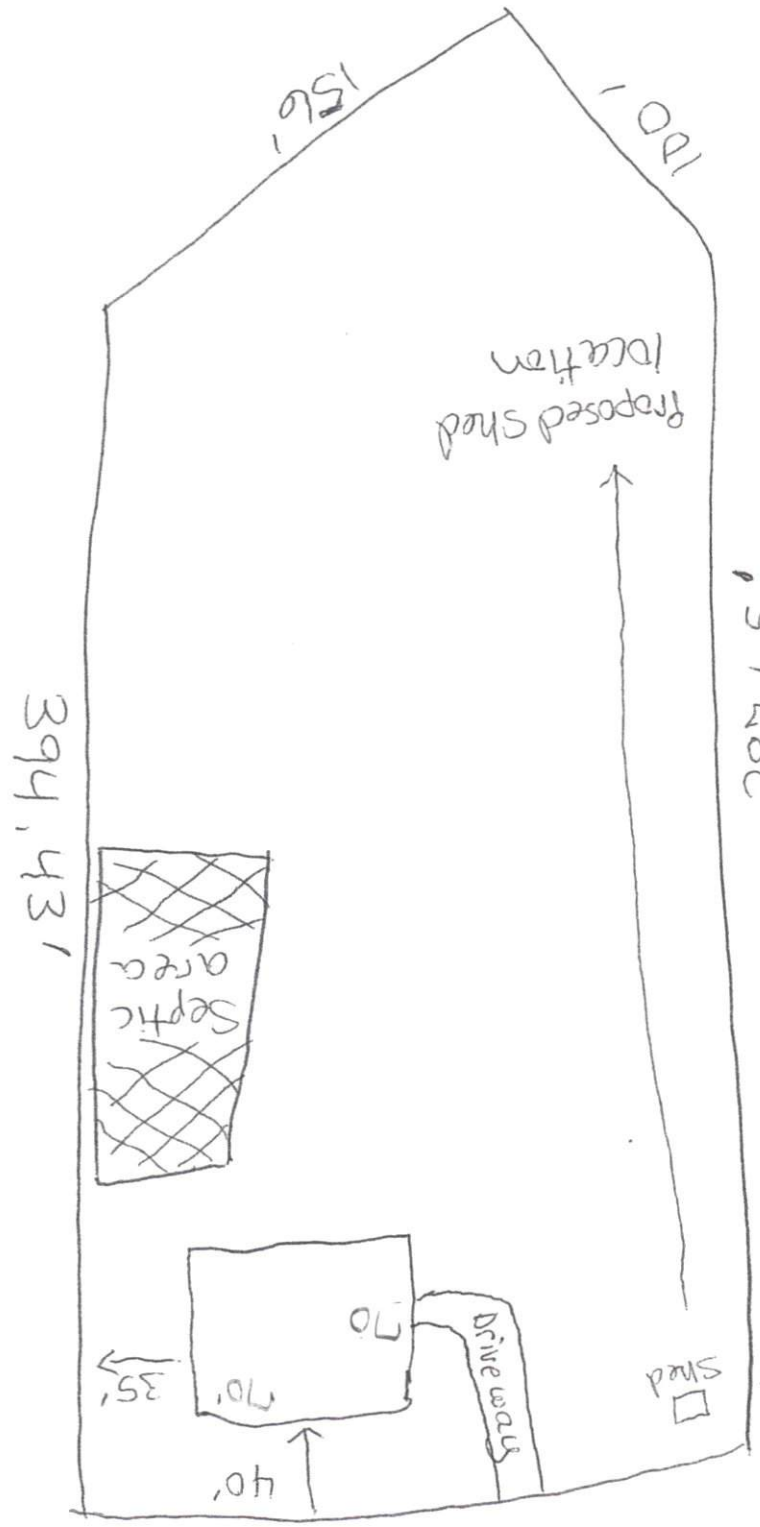

-2.0 acres. South River Rd.  
Harnett County, NC  
PIN# 0631-35-4922

S RIVER ROAD

Graphic Scale  
1" = 60'