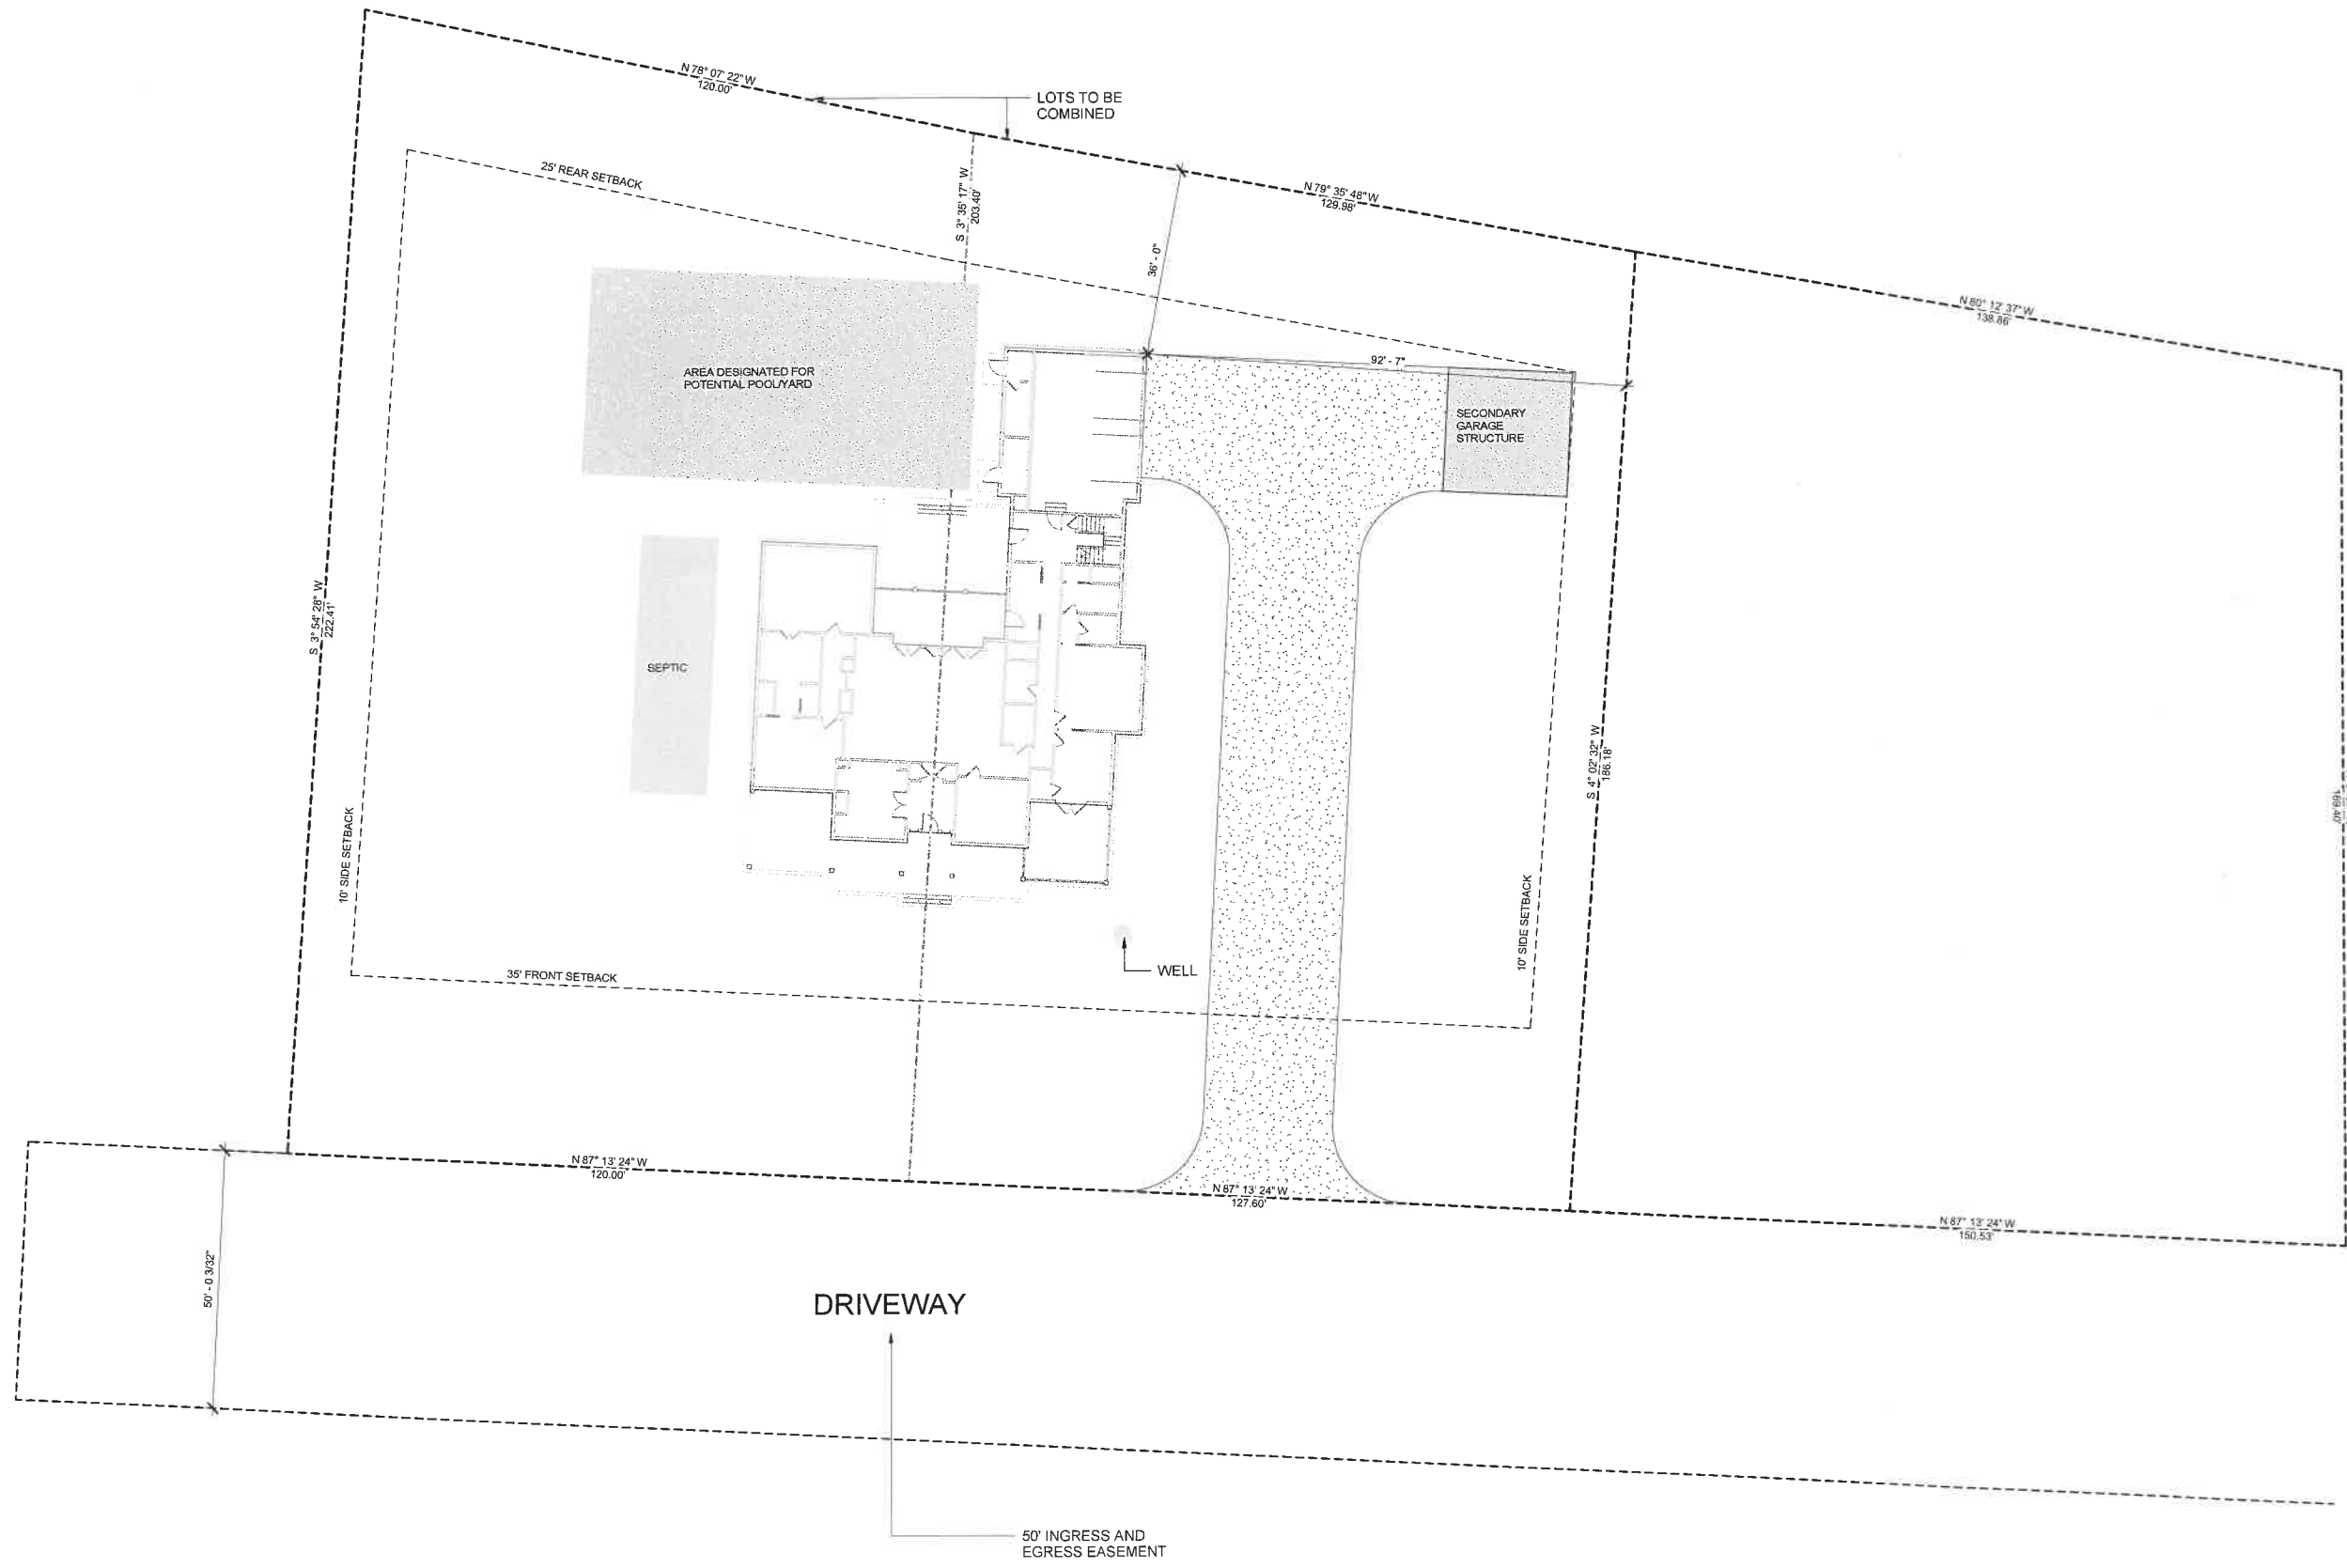

No.	Description	Date

Preliminary Site Plan

Project number _____ Project Number _____
Date _____ Issue Date _____

LA001

Scale 1/16" = 1'-0"