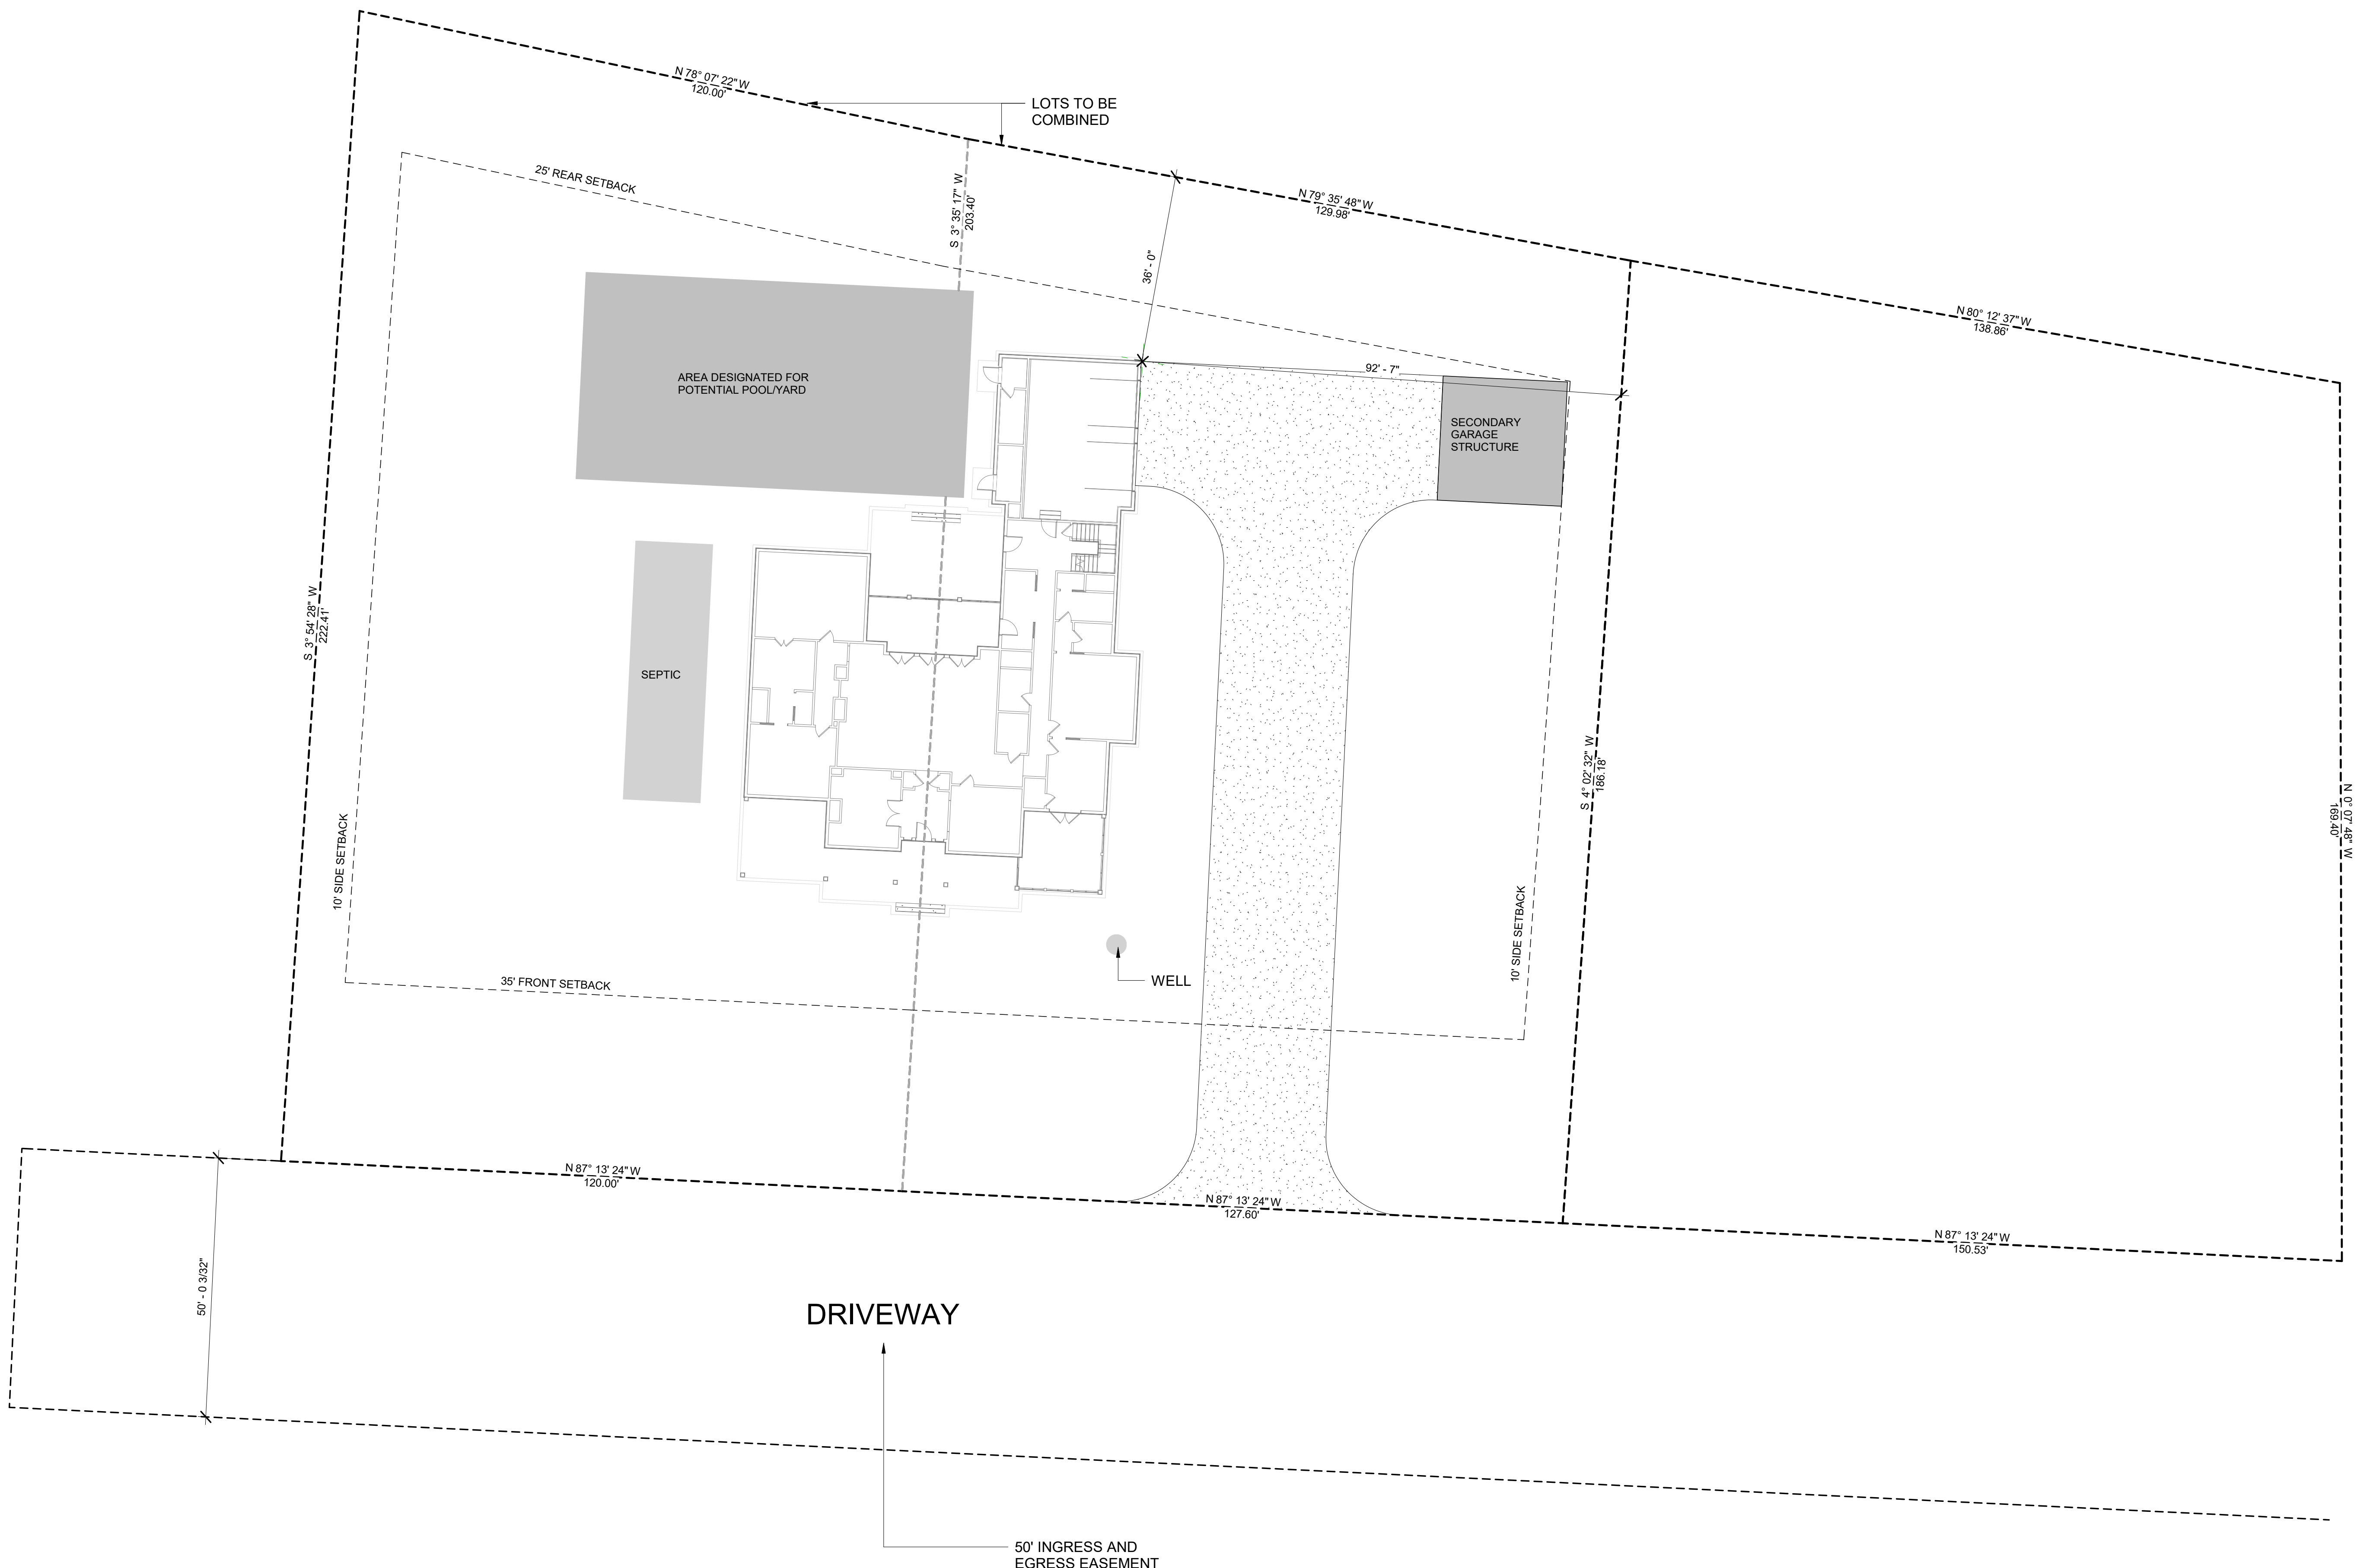

Landscape Architect Seal

Firm Seal

Architecture

Company: Filter Design Studio, P.L.L.C.
Architect: Ryan Edwards
Address: 707 Bridges Street
Morehead City, NC 28557
Phone: 252-622-4119
Email: ryan@filterdesignstudio.com

Landscape Architecture

Company: Filter Design Studio, P.L.L.C.
Landscape Architect: Thomas "Jay" Horton
Address: 707 Bridges Street
Morehead City, NC 28557
Phone: 252-622-4119
Email: jay@filterdesignstudio.com

Proposed Residence

Atkins Road
Fuquay Varina, North Carolina

All drawing and designs are protected by commonlaw copyright and exclusively belong to Filter Design Studio, P.L.L.C. All use, printing, construction and modifications require express permission

No.	Description	Date

Preliminary Site Plan

Project number	Project Number
Date	Issue Date
LA001	
Scale	1/16" = 1'-0"