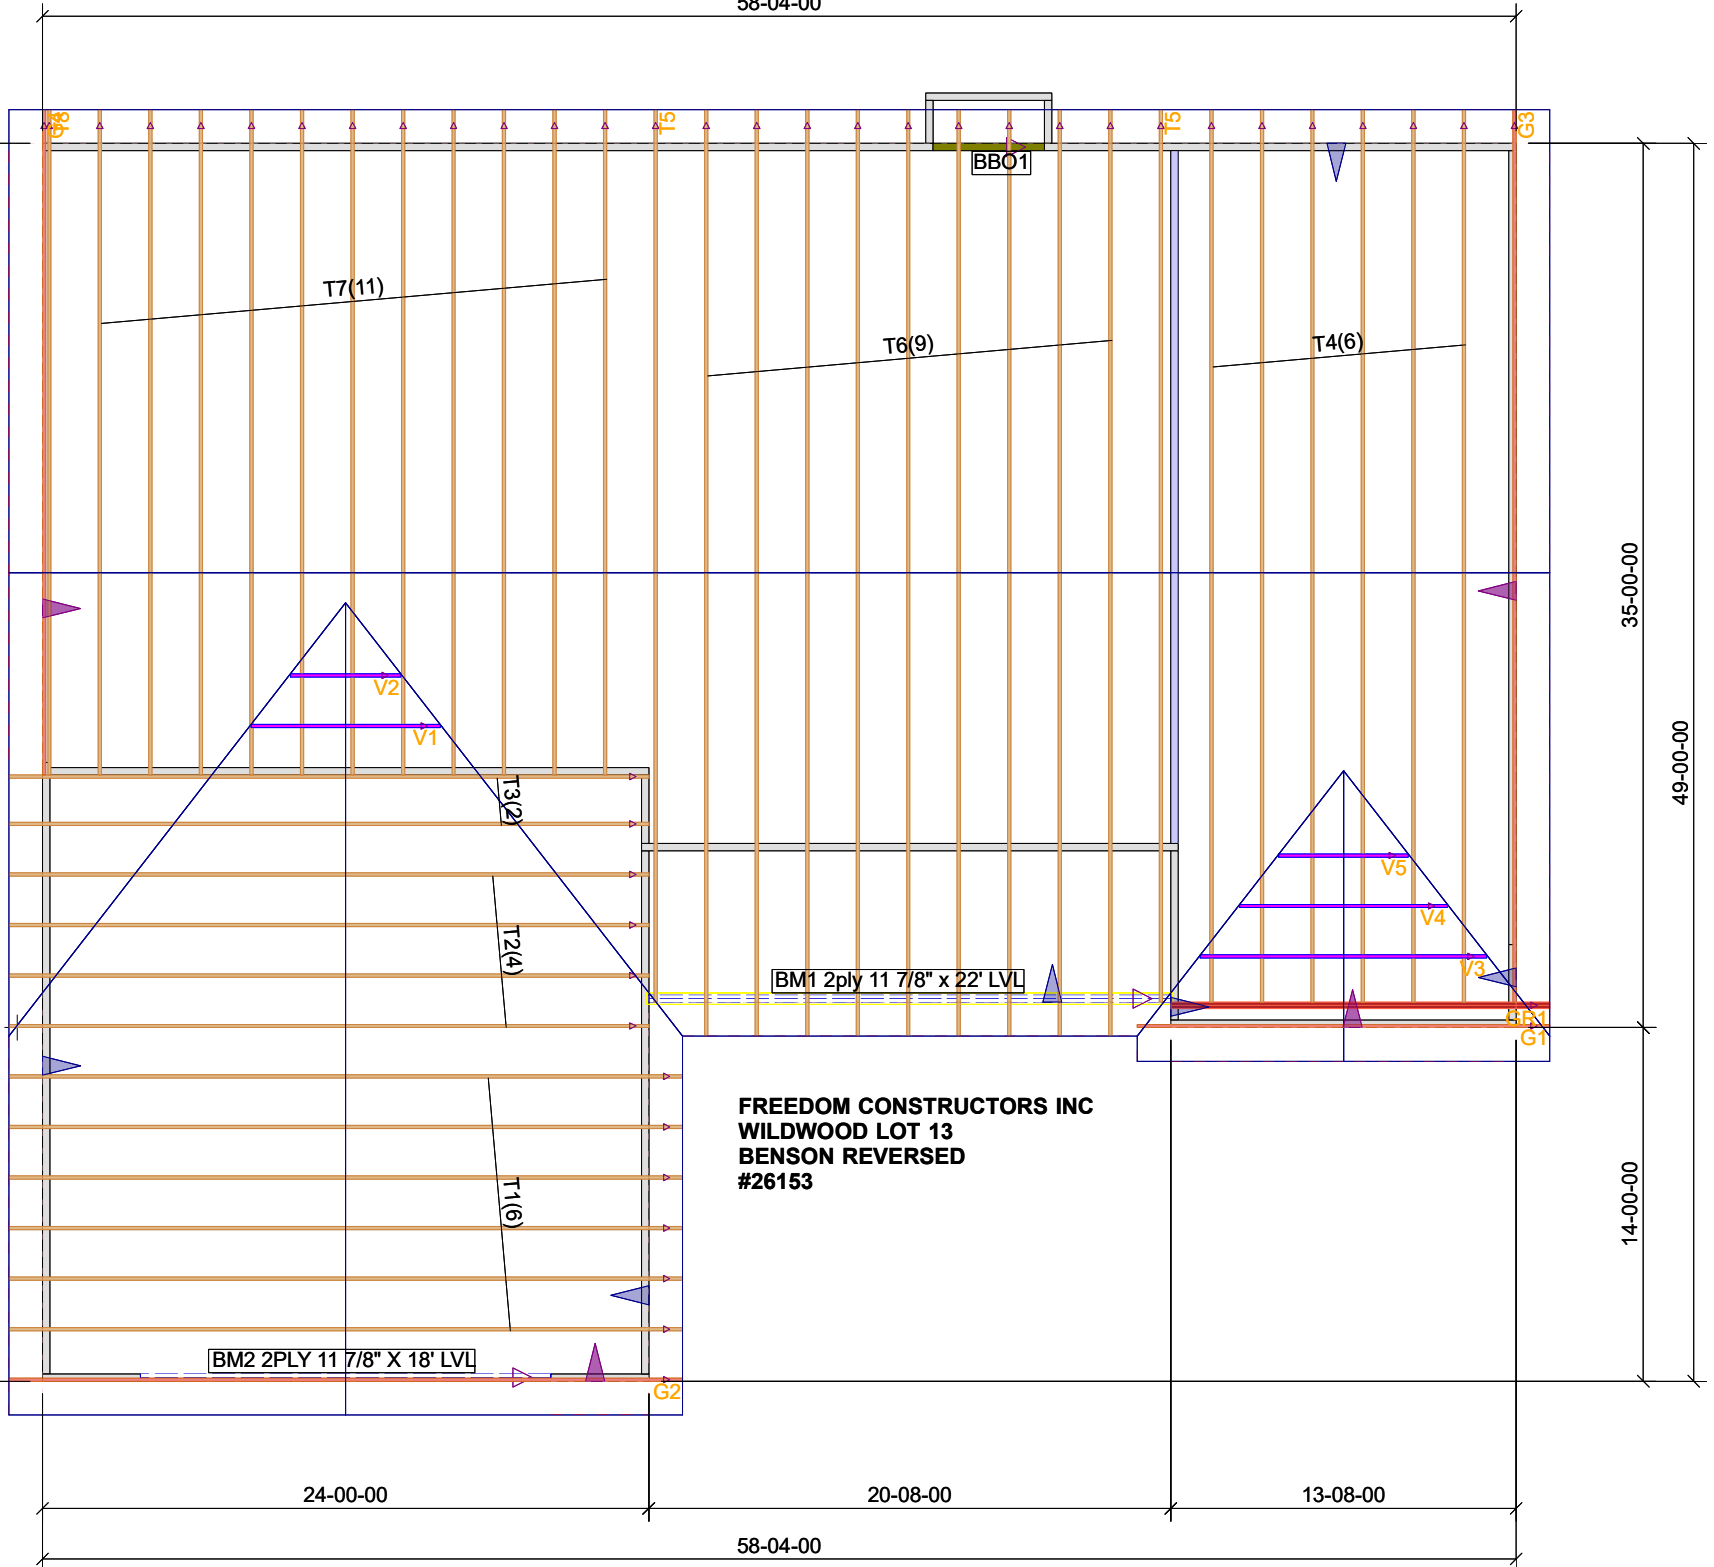

58-04-00

49-00-00

35-00-00

49-00-00

14-00-00

24-00-00

20-08-00

13-08-00

58-04-00

BBO1

T7(11)

T6(9)

T4(6)

V2

V1

T3(2)

T2(4)

T1(6)

BM1 2ply 11 7/8" x 22' LVL

BM2 2PLY 11 7/8" X 18' LVL

V5

V4

V3

BBI
G1

FREEDOM CONSTRUCTORS INC
WILDWOOD LOT 13
BENSON REVERSED
#26153

G2

G3