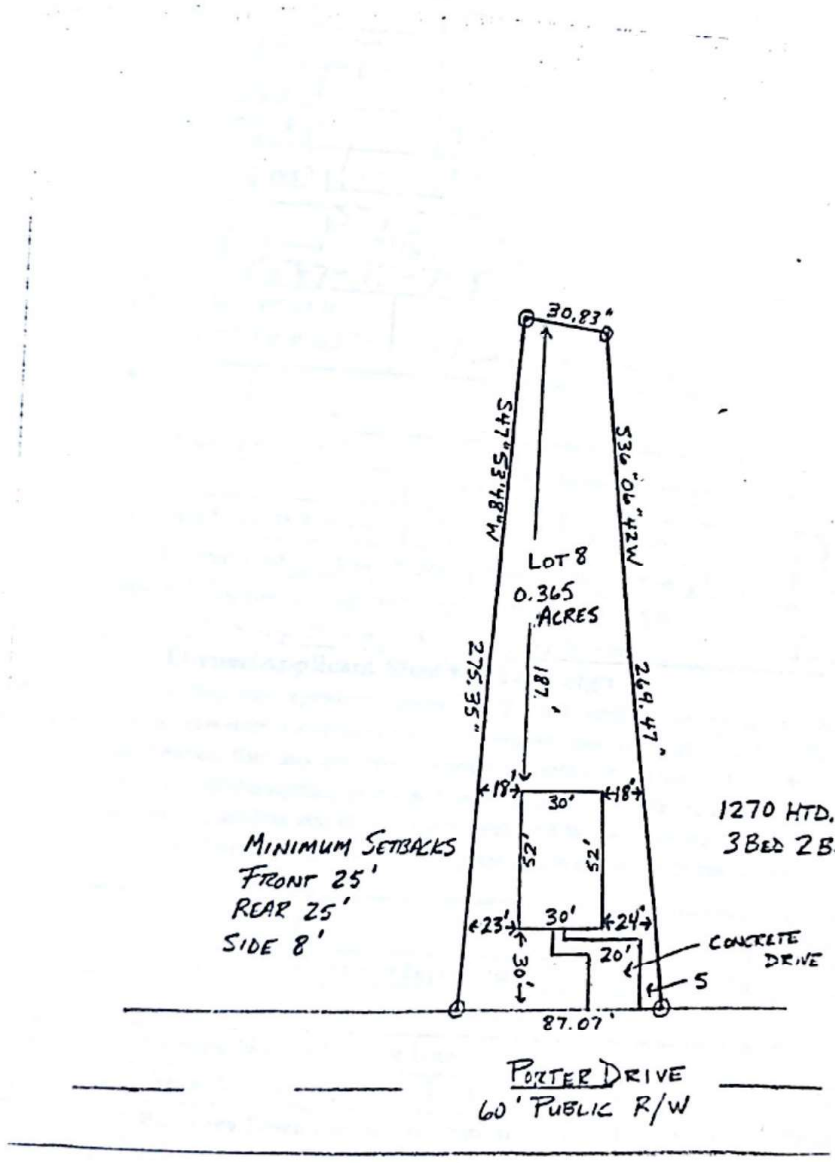

0597-78-7015. dw

MINIMUM SETBACKS  
FRONT 25'  
REAR 25'  
SIDE 8'

1270 HTD. SQ. FT.  
3 BED 2 BATH

PORTER DRIVE  
60' PUBLIC R/W

Scanned with CamScanner

Scanned with CamScanner