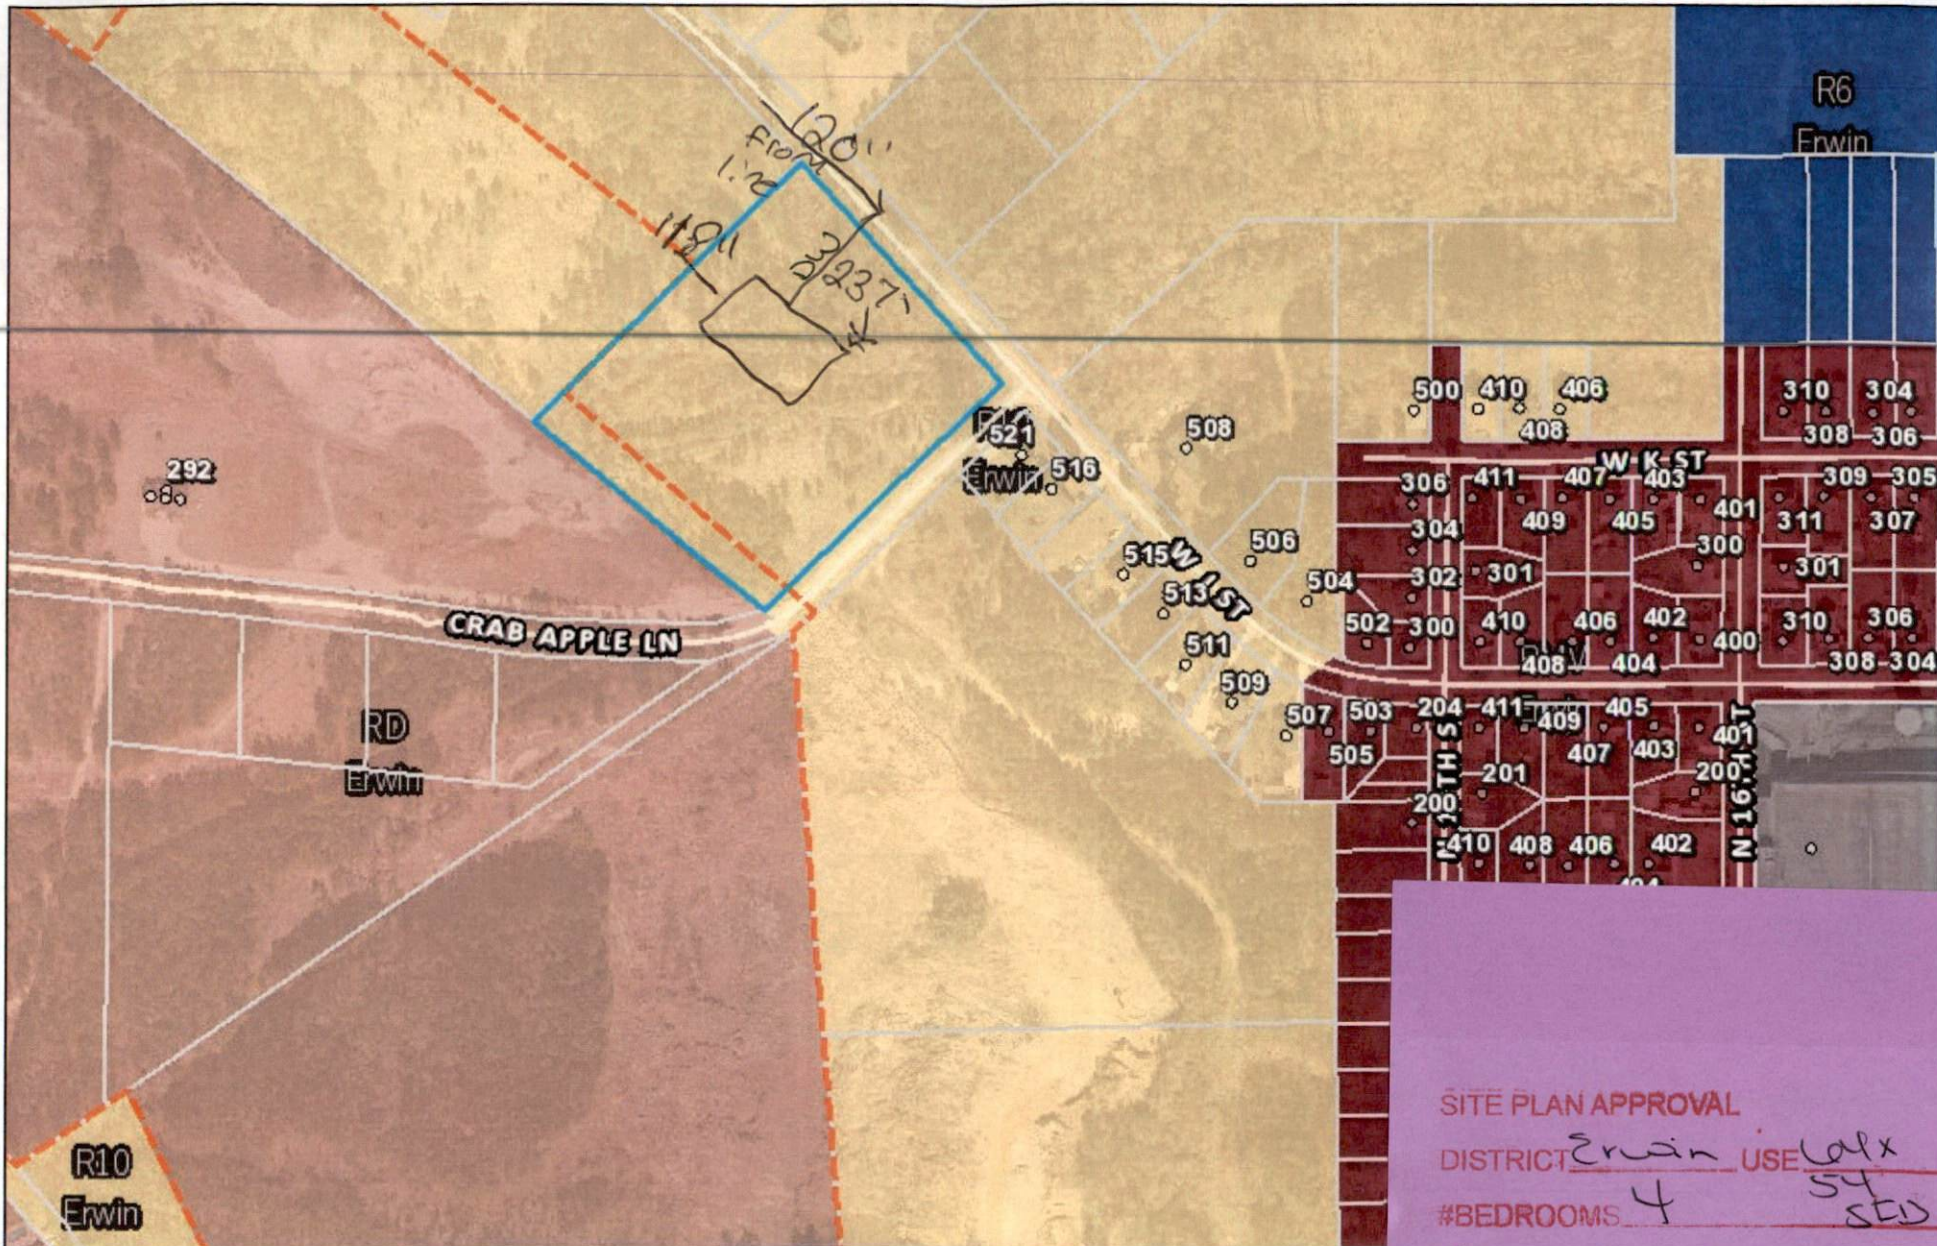

# Harnett GIS

NOT FOR LEGAL USE

**Harnett COUNTY**  
NORTH CAROLINA

GIS/E-911 Addressing  
September 28, 2021

- Recycle Center
- Landfills
- Surrounding County Boundaries
- Federal Property
- City Limits
- Harnett County Boundary
- Address Numbers
- Airport
- MajorRoads**
- Interstate
- NC
- US
- Roads
- Mile\_Markers
- Railroad

SITE PLAN APPROVAL

DISTRICT Erwin USE Lotx

#BEDROOMS 4 54 STU

9-28-21 K.G.

ZONING ADMINISTRATOR

1 inch = 376 feet