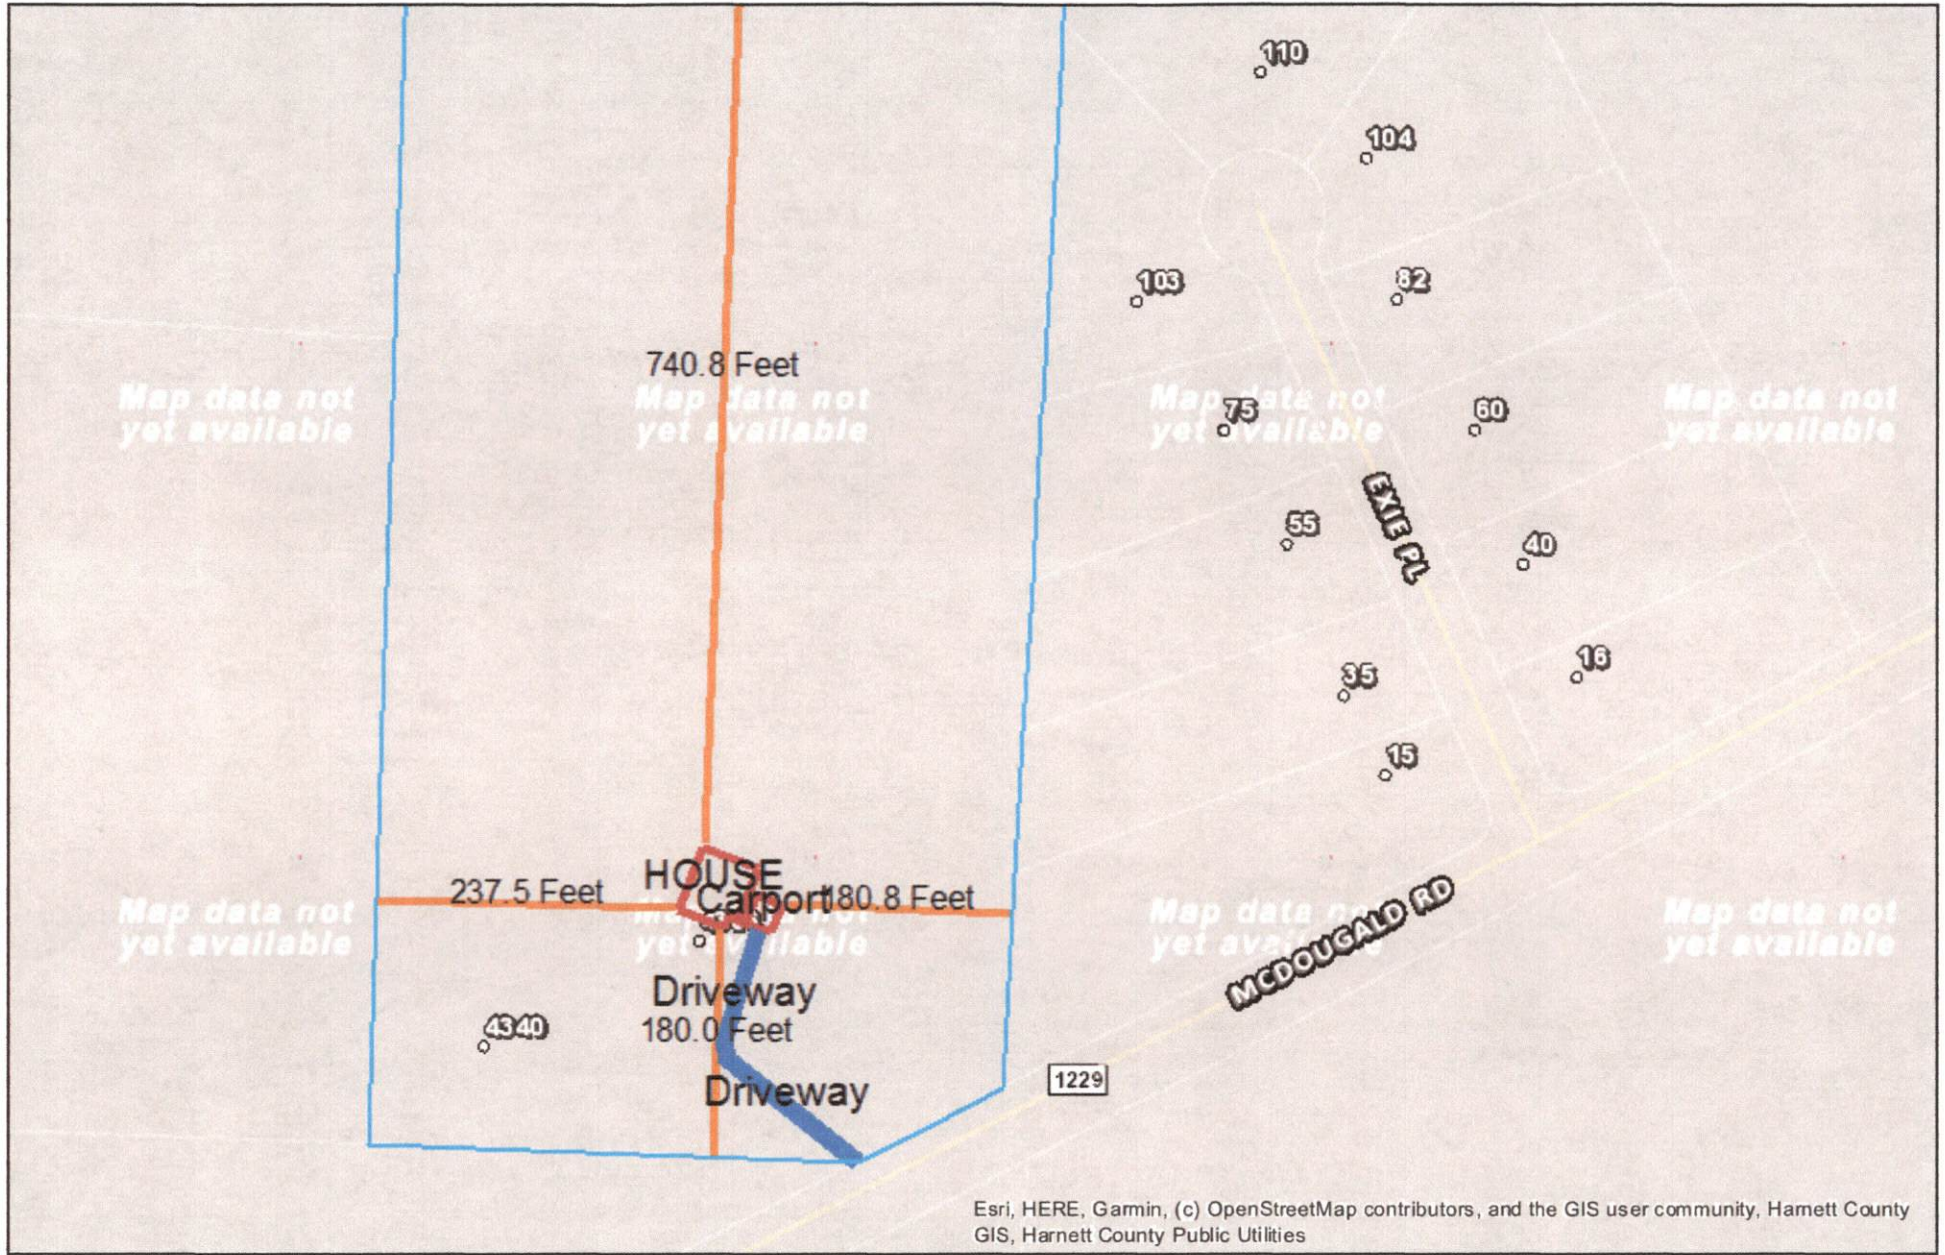

House Location

Harnett GIS

4340 Mc Dougald Rd.

NOT FOR LEGAL USE

Esri, HERE, Garmin, (c) OpenStreetMap contributors, and the GIS user community, Harnett County GIS, Harnett County Public Utilities

GIS/E-911 Addressing
September 1, 2021

-  Recycle Center
-  Landfills
-  Surrounding County Boundaries
-  Federal Property
-  City Limits
-  Harnett County Boundary
-  Address Numbers
-  Airport
- Major Roads**
-  Interstate
-  NC
-  US
-  Roads
-  Mile_Markers
-  Railroad
-  Parcels

NOT FOR LEGAL USE

Esri, HERE, Garmin, (c) OpenStreetMap contributors, and the GIS user community, Harnett County GIS, Harnett County Public Utilities

GIS/E-911 Addressing
September 1, 2021

-  Recycle Center
-  Landfills
-  Surrounding County Boundaries
-  Federal Property
-  City Limits
-  Harnett County Boundary
-  Address Numbers
-  Airport
- MajorRoads**
-  Interstate
-  NC
-  US
-  Roads
-  Mile_Markers
-  Railroad
-  Parcels