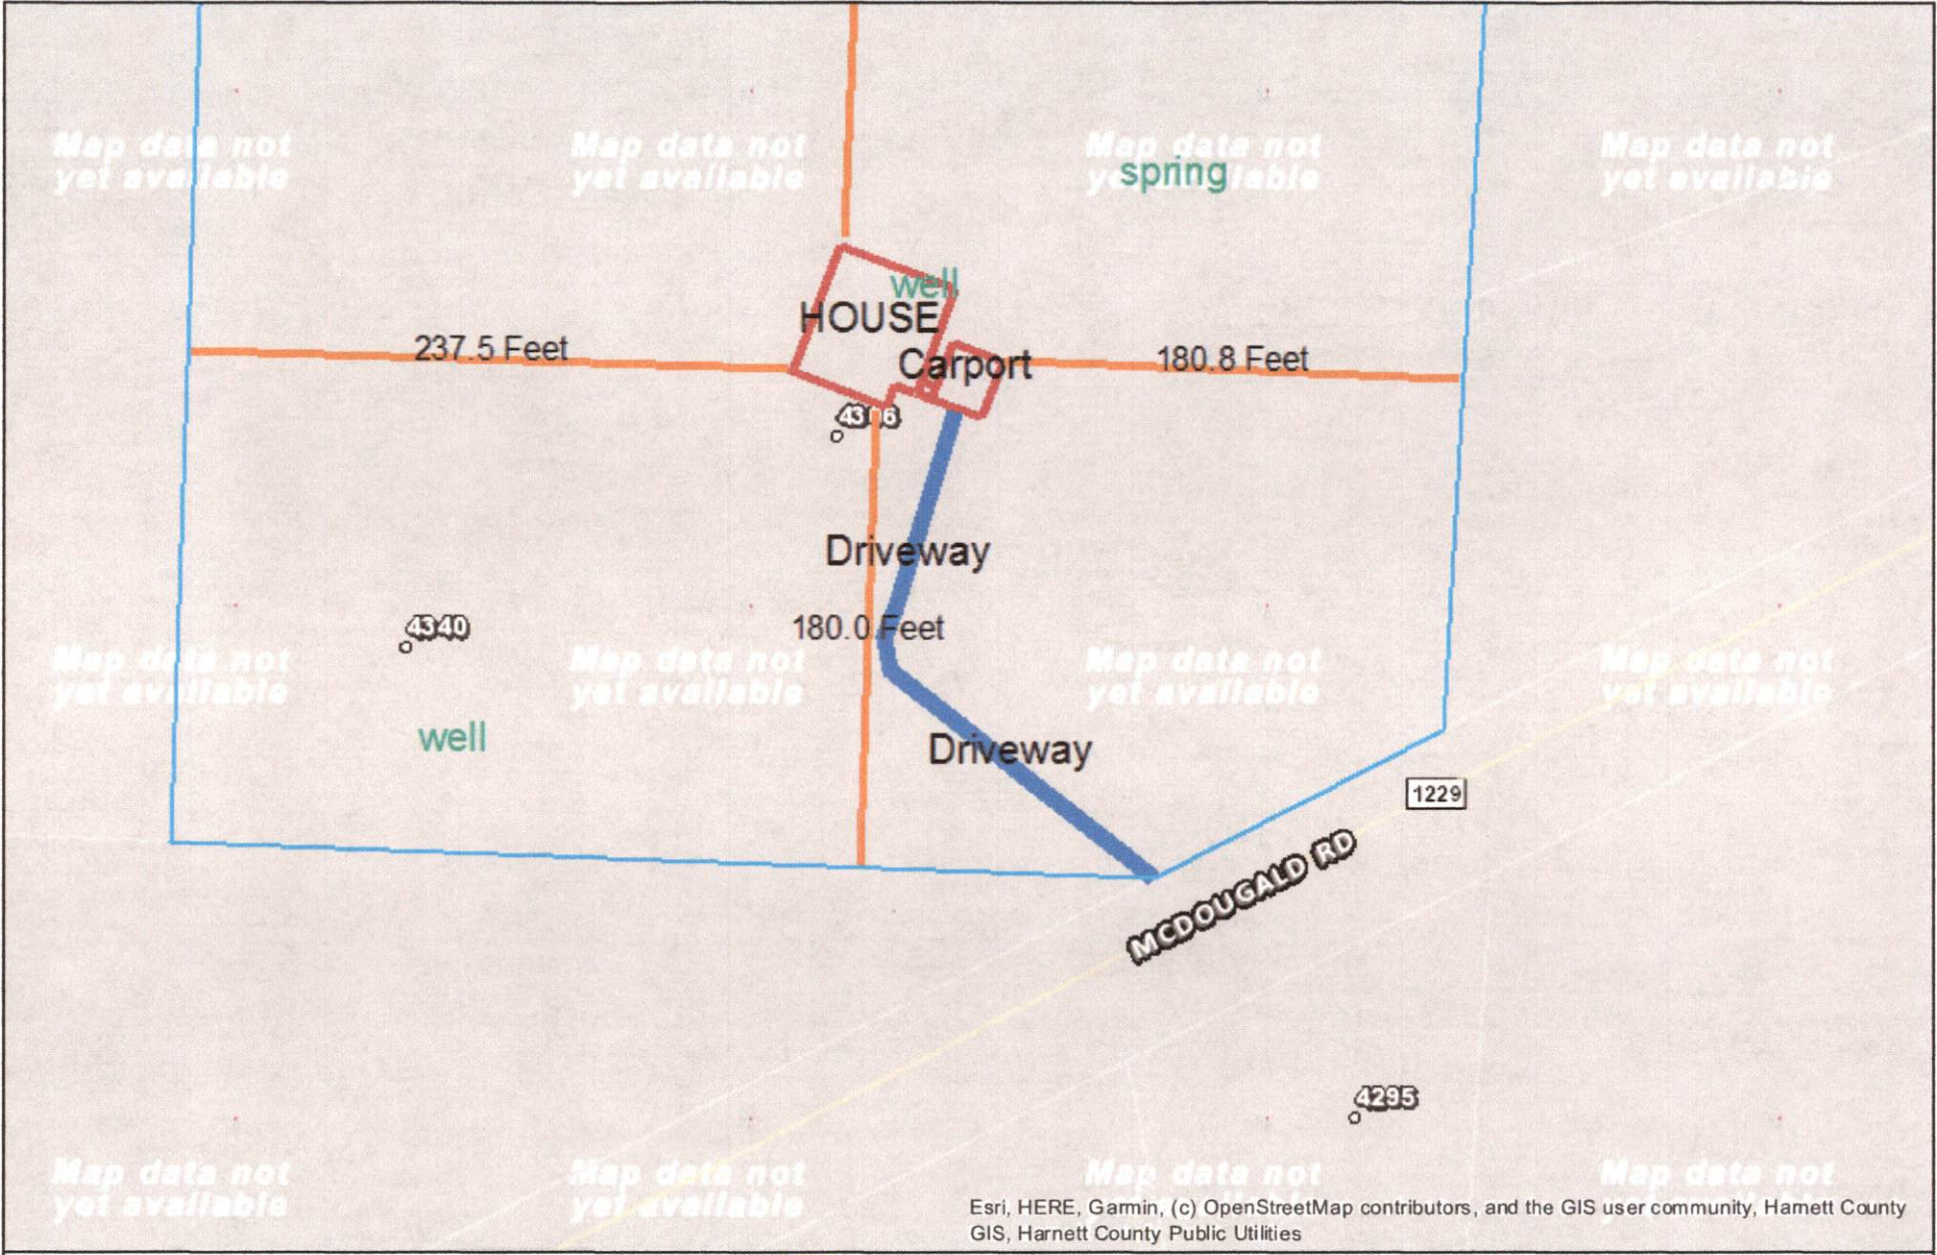

House Location

Harnett GIS

4340 Mc Dougald Rd.

NOT FOR LEGAL USE

Esri, HERE, Garmin, (c) OpenStreetMap contributors, and the GIS user community, Harnett County GIS, Harnett County Public Utilities

GIS/E-911 Addressing
September 1, 2021

-  Recycle Center
-  Landfills
-  Surrounding County Boundaries
-  Federal Property
-  City Limits
-  Harnett County Boundary
-  Address Numbers
-  Airport
- Major Roads**
-  Interstate
-  NC
-  US
-  Roads
-  Mile_Markers
-  Railroad
-  Parcels

NOT FOR LEGAL USE

Esri, HERE, Garmin, (c) OpenStreetMap contributors, and the GIS user community, Harnett County GIS, Harnett County Public Utilities

GIS/E-911 Addressing
September 1, 2021

-  Recycle Center
-  Landfills
-  Surrounding County Boundaries
-  Federal Property
-  City Limits
-  Harnett County Boundary
-  Address Numbers
-  Airport
- MajorRoads**
-  Interstate
-  NC
-  US
-  Roads
-  Mile_Markers
-  Railroad
-  Parcels