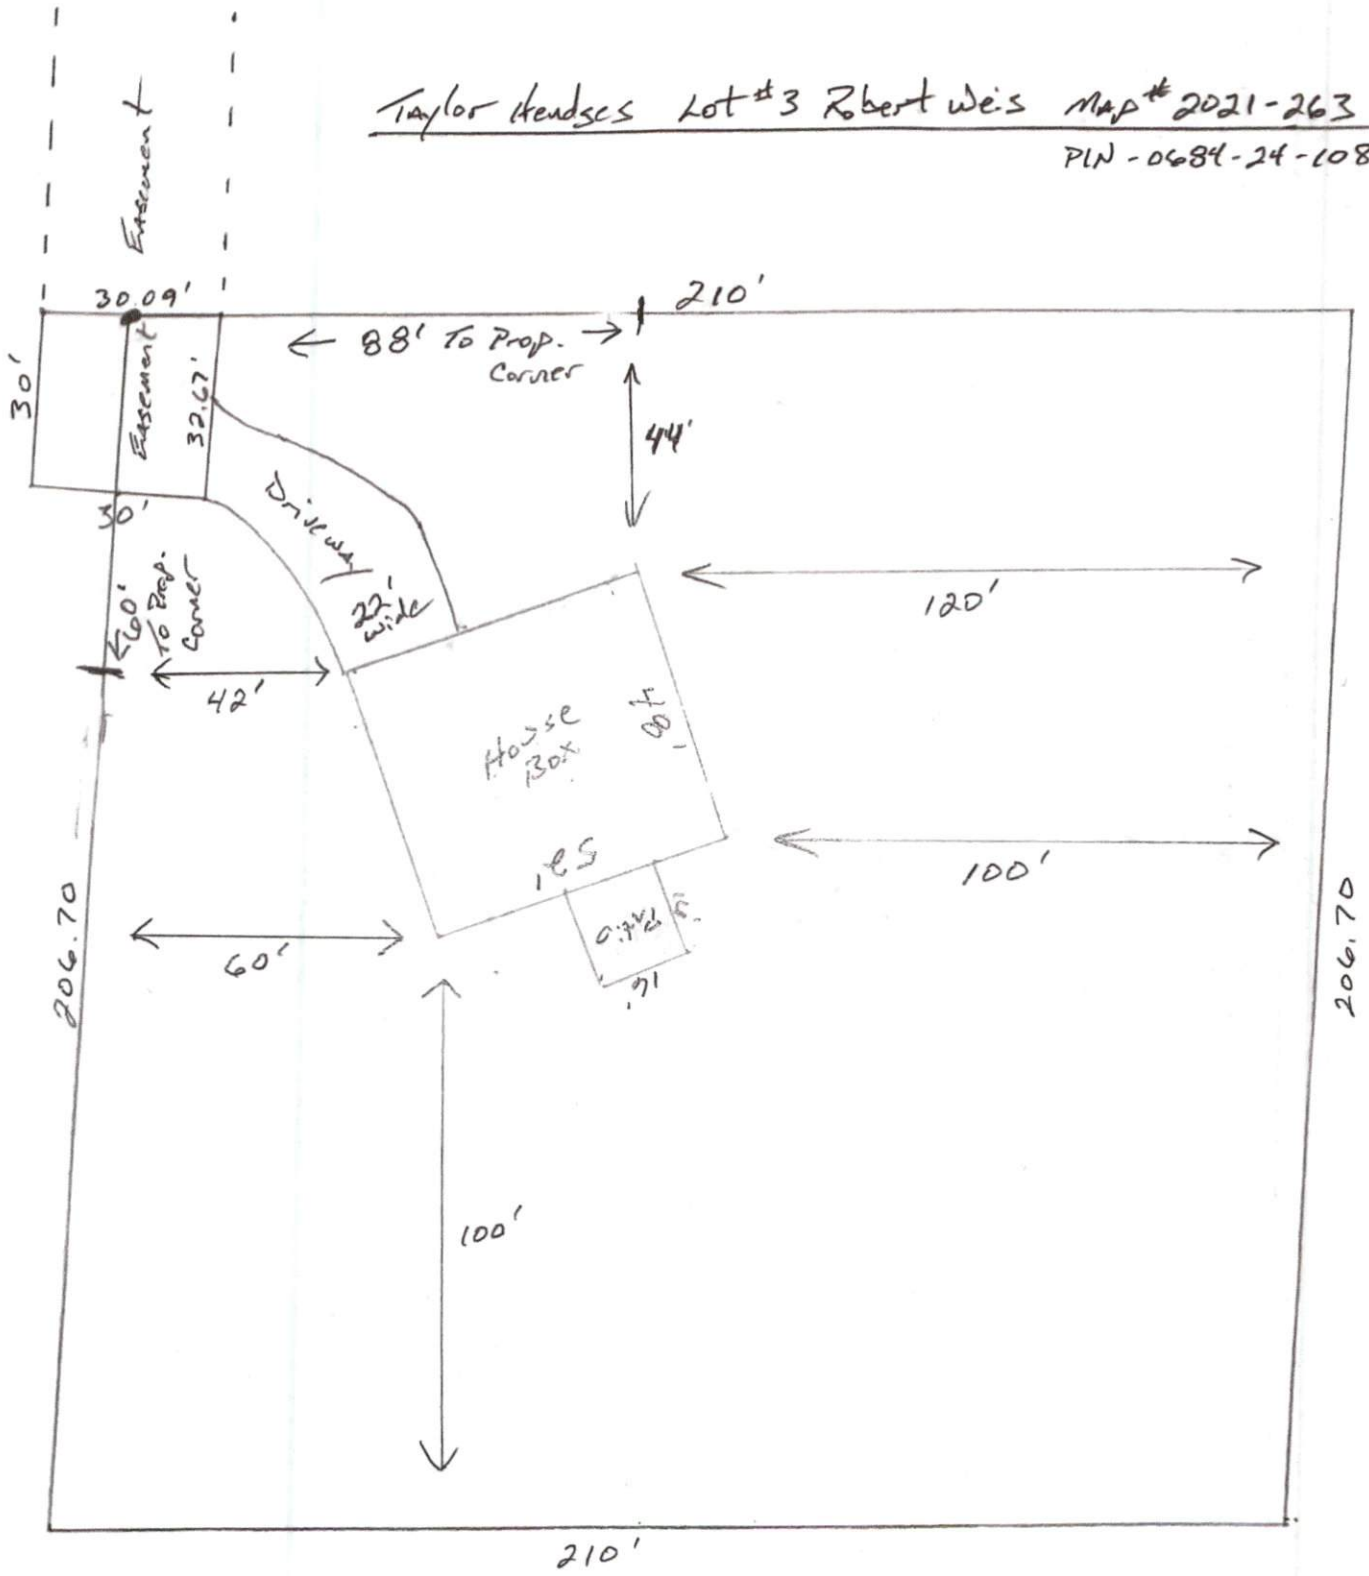

Taylor Hedges Lot #3 Robert Weis Map # 2021-263

PLN - 0684-24-1080.001

Scale - 1" = 30'