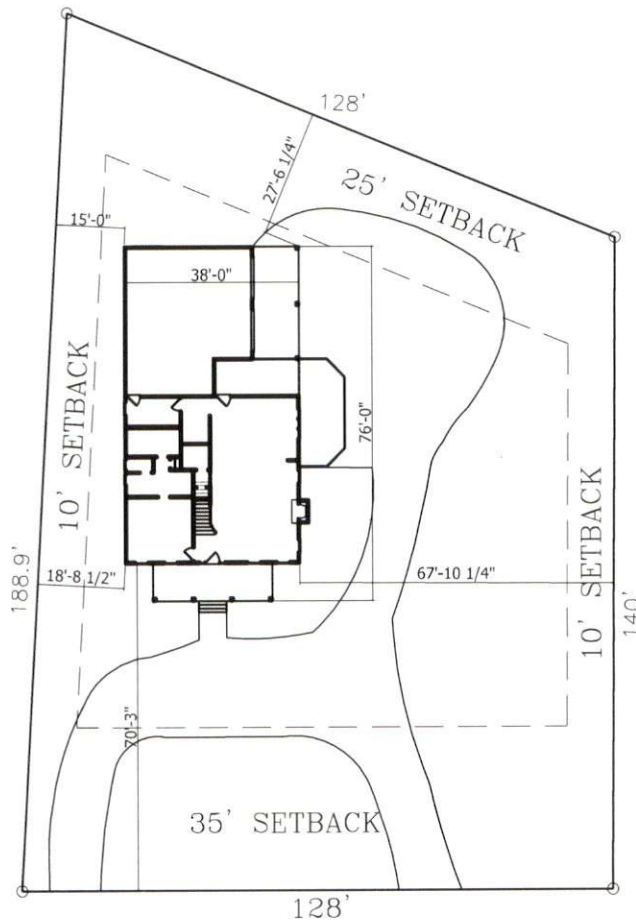

SOUTHERN BUILT, INC.

Lot 23 KEITH HILLS
 402 KEITH HILLS ROAD
 LILLINGTON, NC 27546
 Pin 0579-29-4163.000
 Harnett County
 Plat Book and Page 19-47
 Deed Book and Page 3642-0241

LOT 23 KEITH HILLS

SCALE 1" = 40'-0"