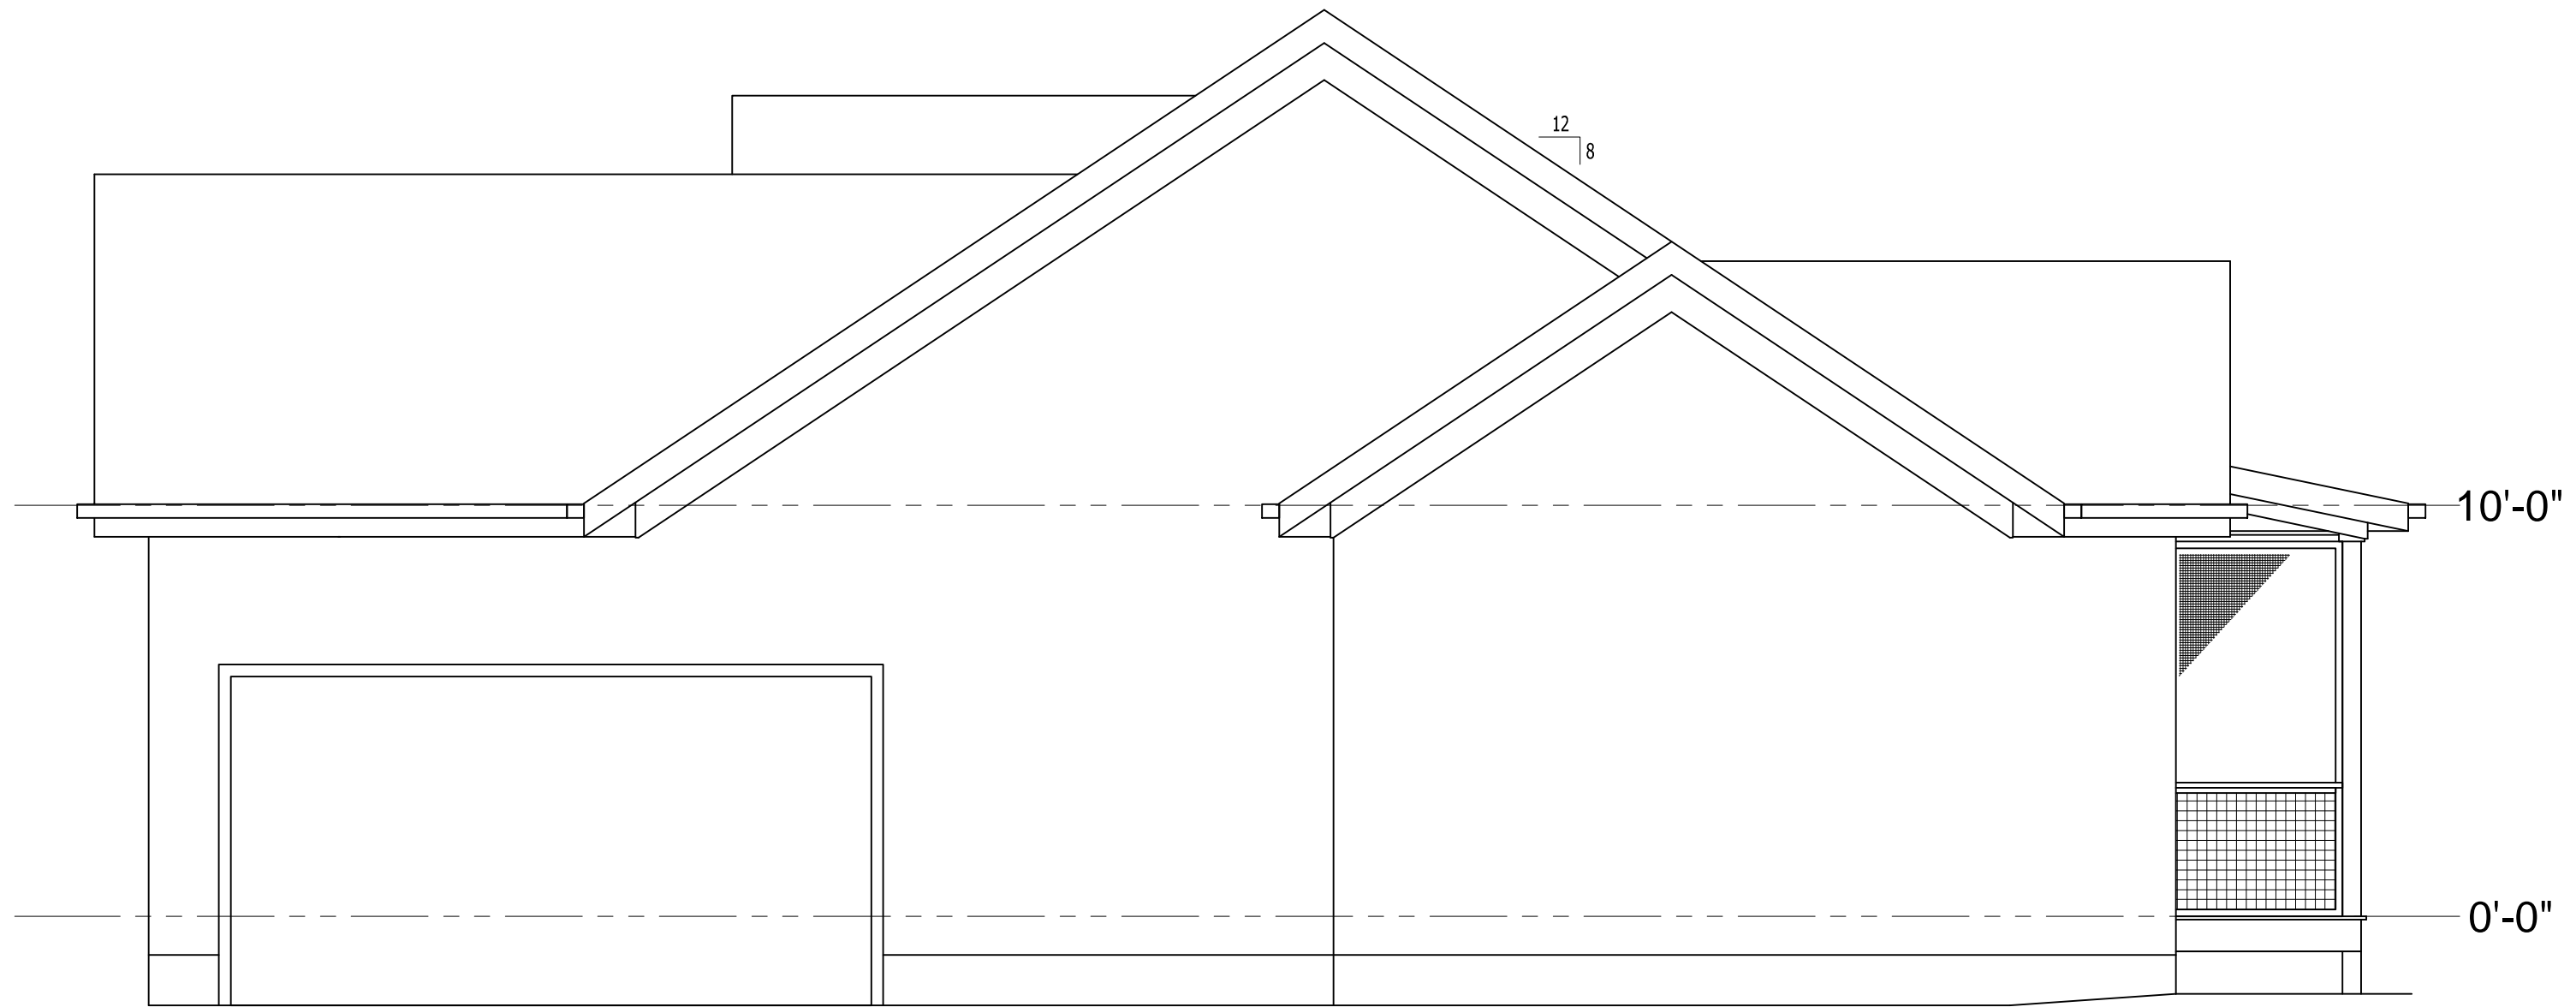

GENERAL NOTES

- WINDOWS ARE REPRESENTATIVE FOR GENERAL SIZE AND LOCATION. SEE A101.

DRAWN by
CYDNEY CLEMONS, RA
6401 CASTLEBROOK DR
RALEIGH, NC 27604
919-417-8787

11-14-23

RIGHT ELEVATION
SCALE: 1/4" = 1'-0"

REAR ELEVATION
SCALE: 1/4" = 1'-0"

New Residence for
L'Tanya Burns
1175 Cobb Road
Benson, North Carolina 27504

REVISED 11/14/23
06/08/22

ELEVATIONS

A202