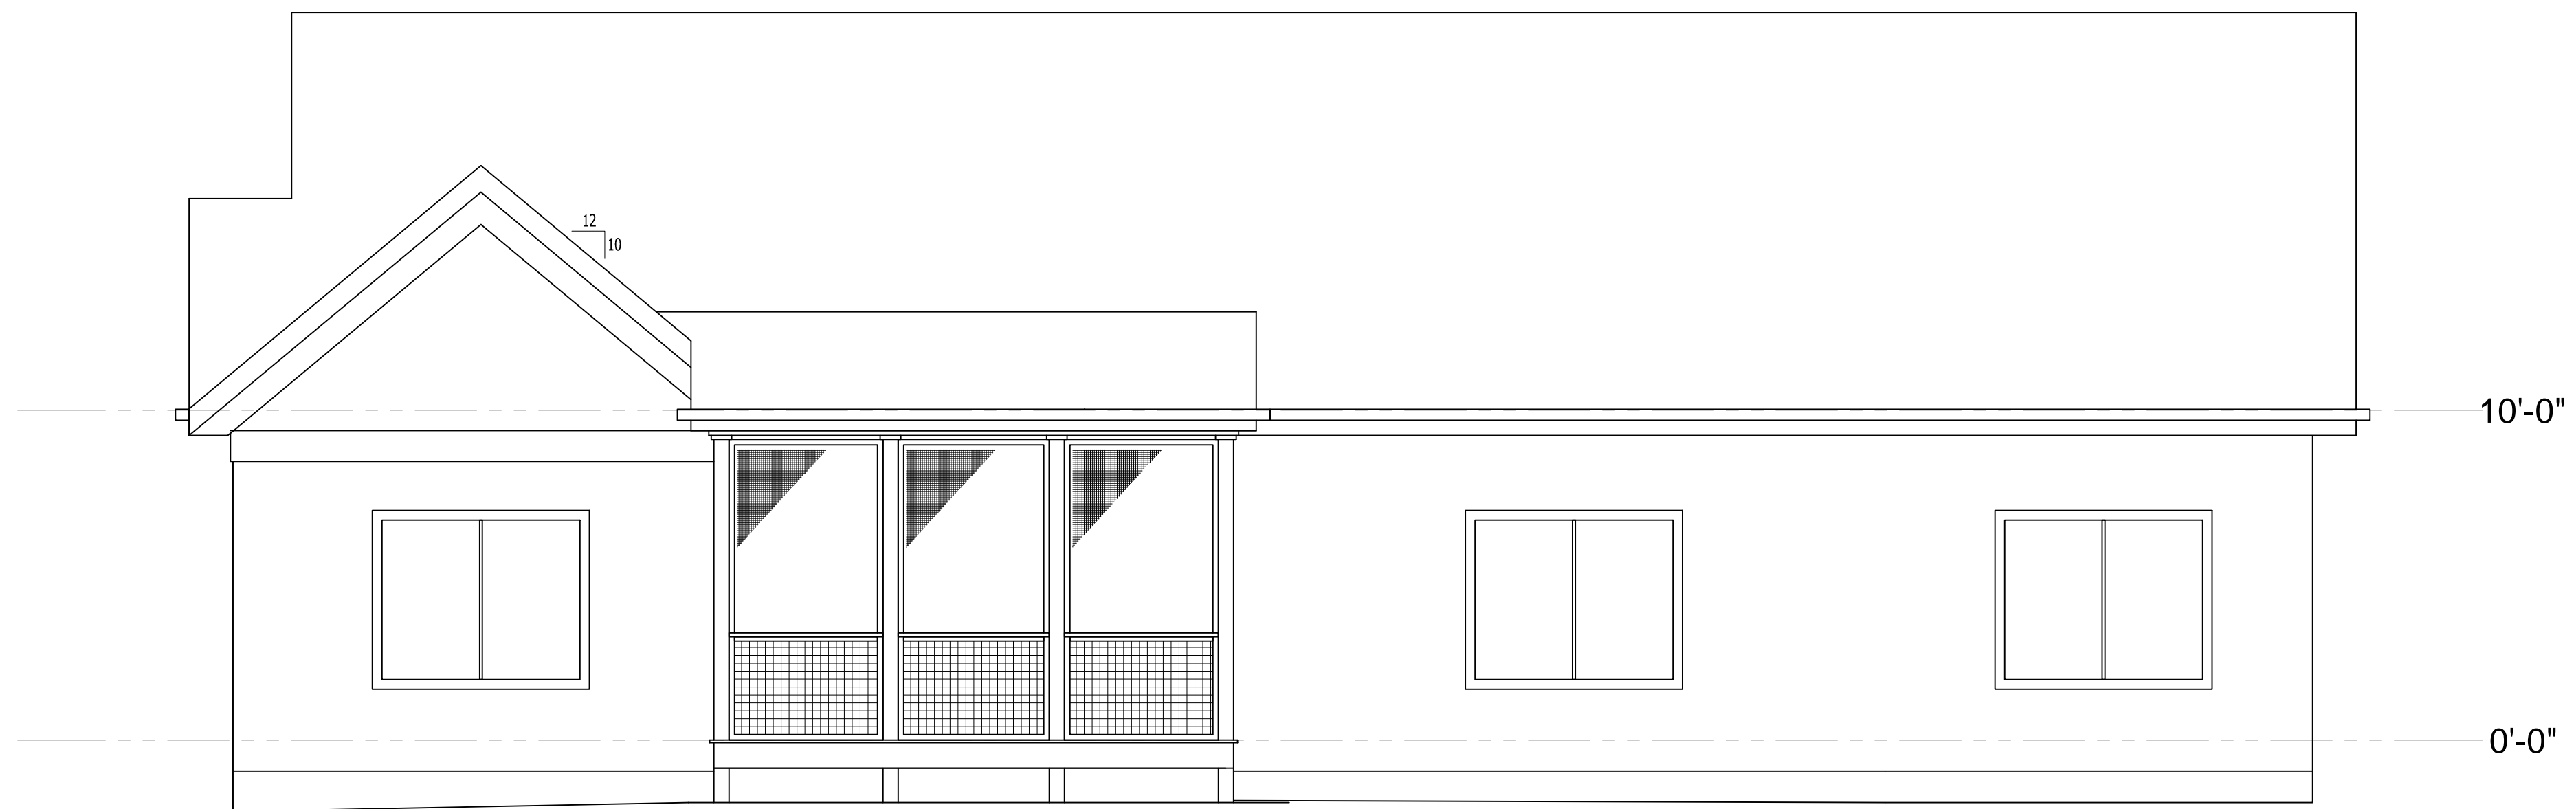

GENERAL NOTES

- WINDOWS ARE REPRESENTATIVE FOR GENERAL SIZE AND LOCATION. SEE A101.

DRAWN by
CYDNEY CLEMONS, RA
6401 CASTLEBROOK DR
RALEIGH, NC 27604
919-417-8787

11-14-23

RIGHT ELEVATION
SCALE: 1/4" = 1'-0"

REAR ELEVATION
SCALE: 1/4" = 1'-0"

New Residence for
L'Tanya Burns
1175 Cobb Road
Benson, North Carolina 27504

REVISED 11/14/23
06/08/22

ELEVATIONS

A202