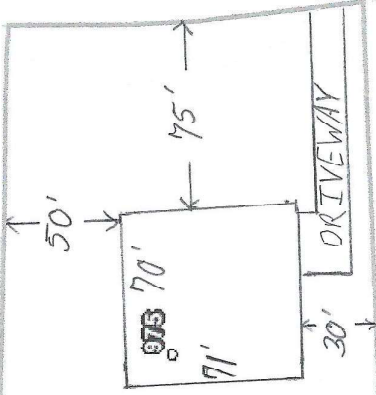

Tax Parcel / GIS Viewer

GIS Home page

Search All

937

1401

ROLLINS

DRIVEWAY

940

0 50 100ft

-78.915307 35.57781 Degrees