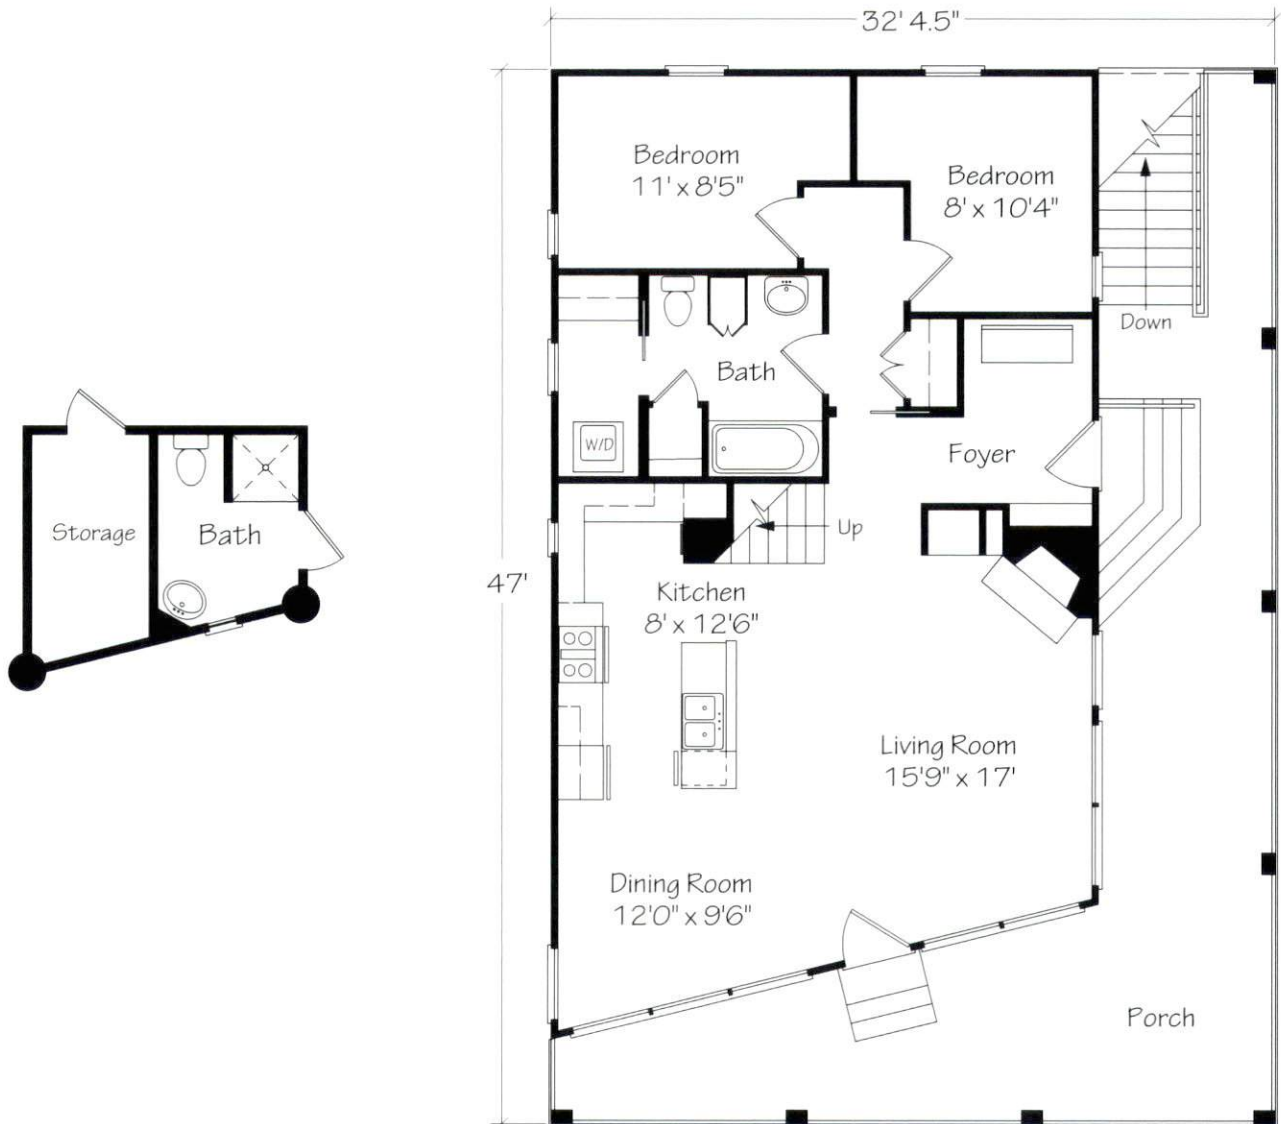

About This Plan

Our Tidewater Cottage is a 1,710-square-foot escape that maximizes indoor/outdoor living. After a day at the beach, stow gear in the storage room and wash off sand in a bathroom located on the ground floor. On the main level, the kitchen flows into the dining room and living room and two bedrooms are quarters for friends and family. Walls of windows look out to the wrap-around porch, a perfect place to enjoy ocean breezes and sunsets over the water. Upstairs await the master bedroom and a bunk room. A third-floor loft offers a panoramic view.

To order call toll-free 866-892-3507 or visit SouthernLivingHousePlans.com

Floor Plans GROUND LEVEL & MAIN LEVEL

Tidewater Cottage

LRK, INC.
MEMPHIS, TENNESSEE

*This study
plan not for
construction*

To order call toll-free 866-892-3507 or visit SouthernLivingHousePlans.com