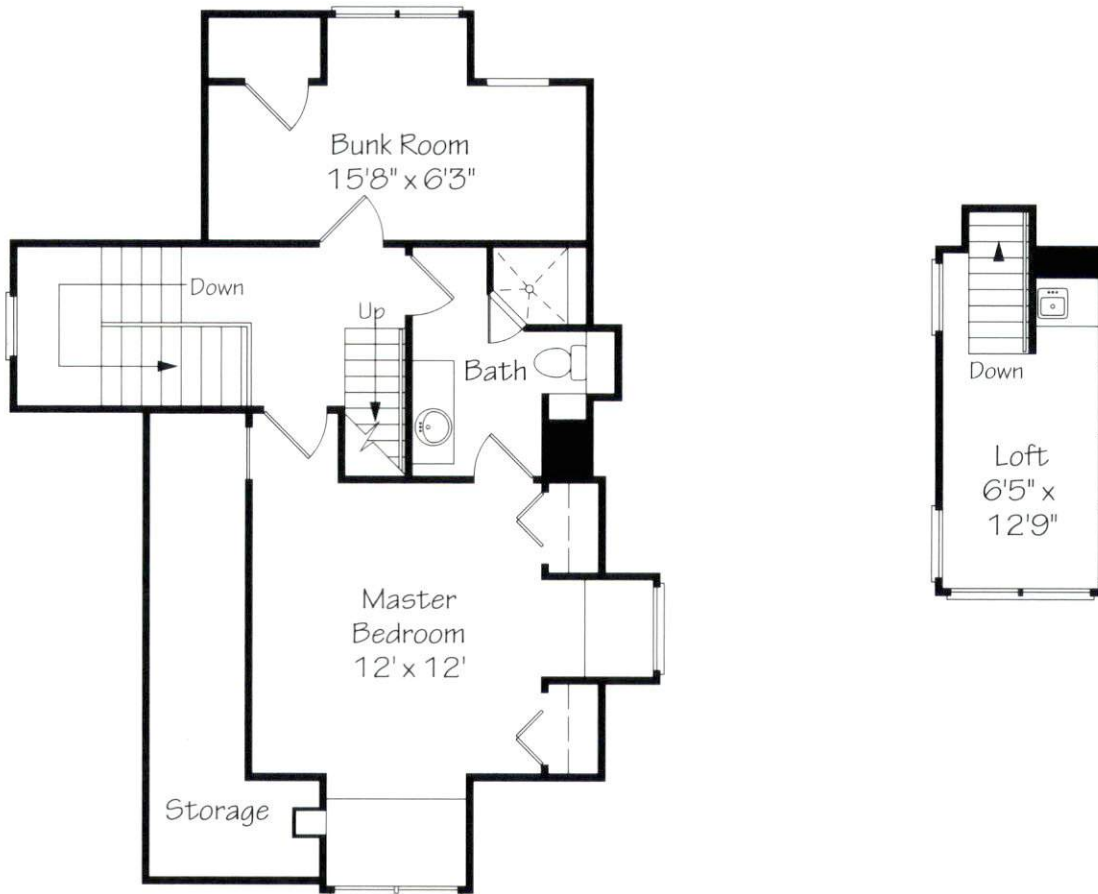

About This Plan

Our Tidewater Cottage is a 1,710-square-foot escape that maximizes indoor/outdoor living. After a day at the beach, stow gear in the storage room and wash off sand in a bathroom located on the ground floor. On the main level, the kitchen flows into the dining room and living room and two bedrooms are quarters for friends and family. Walls of windows look out to the wrap-around porch, a perfect place to enjoy ocean breezes and sunsets over the water. Upstairs await the master bedroom and a bunk room. A third-floor loft offers a panoramic view.

To order call toll-free 866-892-3507 or visit SouthernLivingHousePlans.com

Floor Plans GROUND LEVEL & MAIN LEVEL

Tidewater Cottage

LRK, INC.
MEMPHIS, TENNESSEE

*This study
plan not for
construction*

To order call toll-free 866-892-3507 or visit SouthernLivingHousePlans.com

Floor Plans SECOND LEVEL & LOFT

Tidewater Cottage

LRK, INC.
MEMPHIS, TENNESSEE

*This study
plan not for
construction*

To order call toll-free 866-892-3507 or visit SouthernLivingHousePlans.com

Elevations

Tidewater Cottage