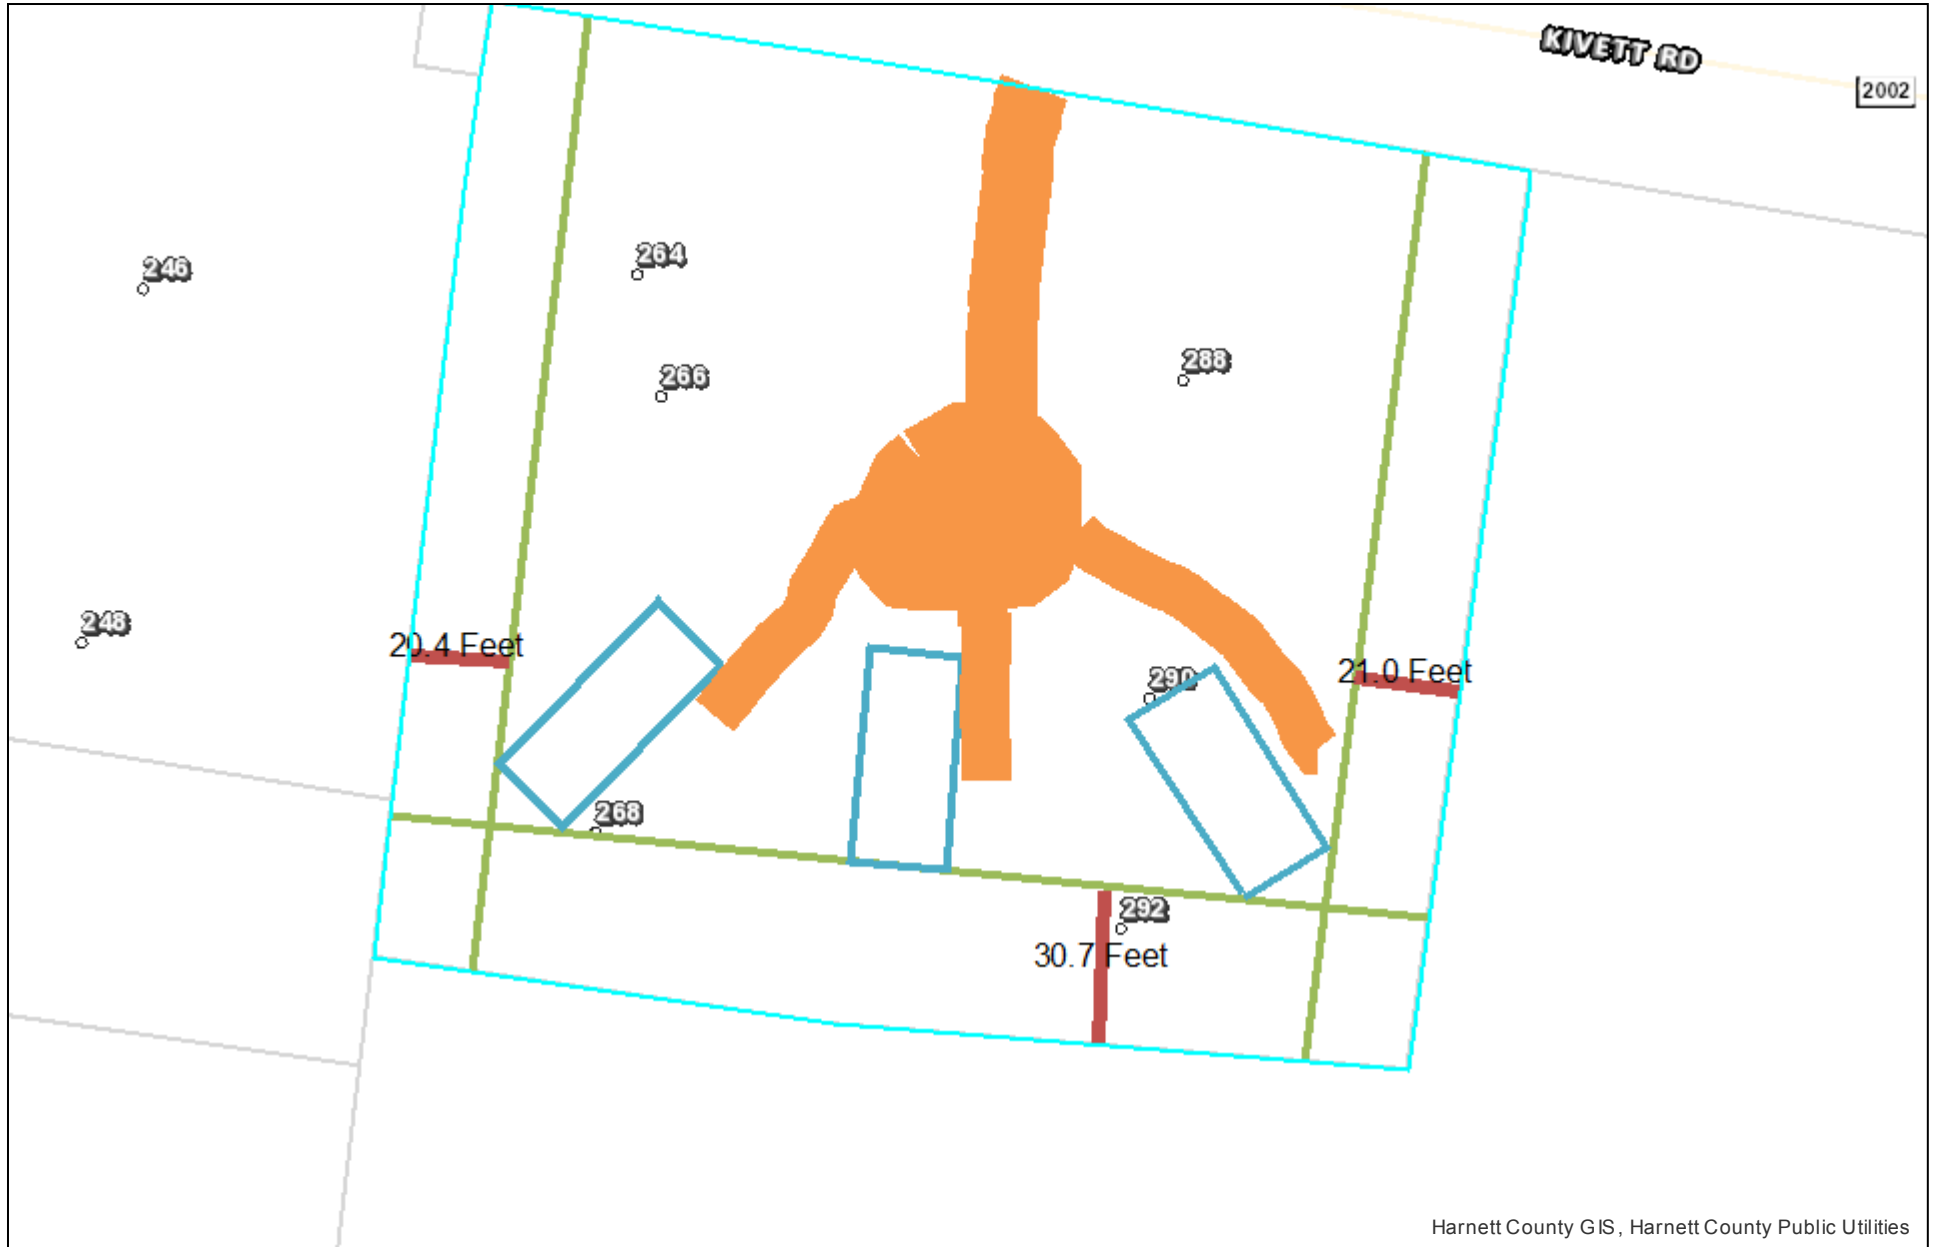

# Harnett GIS

NOT FOR LEGAL USE

Harnett County GIS, Harnett County Public Utilities

GIS/E-911 Addressing

June 9, 2021

- |                               |                         |              |         |
|-------------------------------|-------------------------|--------------|---------|
| Recycle Center                | Harnett County Boundary | NC           | Parcels |
| Landfills                     | Address Numbers         | US           |         |
| Surrounding County Boundaries | Airport                 | Roads        |         |
| Federal Property              | <b>MajorRoads</b>       | Mile_Markers |         |
| City Limits                   | Interstate              | Railroad     |         |

1 inch = 47 feet