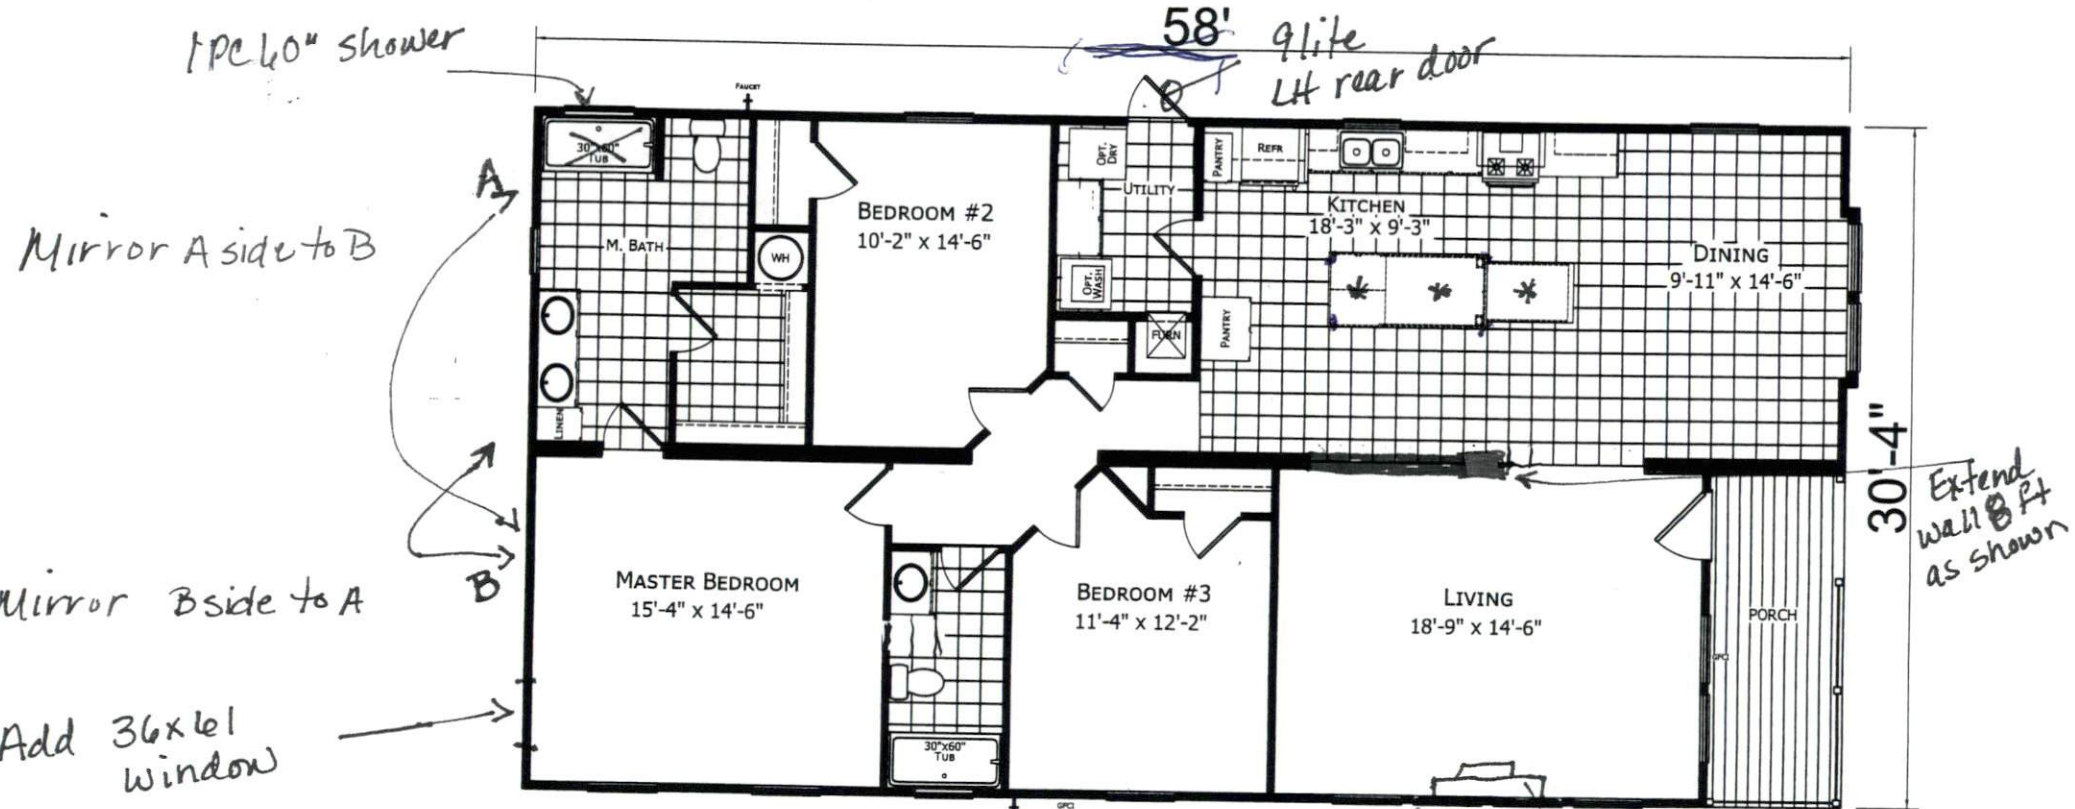

# Olivia

Dutch Elite Housing Series

**Factory Expo**  
"Factory Direct Pricing" HOME CENTERS

**3 Bedroom, 2 Bath**  
**Approx. 1,670 Sq. Ft.**

Last Updated: 8-6-18

Mirror B side to A

Extend wall 8 ft as shown

Add Fireplace w/ raised hearth

Cape Fear Drywall pkg Tlo  
Mirror floor plan  
(A side to B - B side to A)  
3 pendant lights over island

115 Titan Roberts Road  
Lillington NC 27546  
For Detailed Directions See Map On Our Website