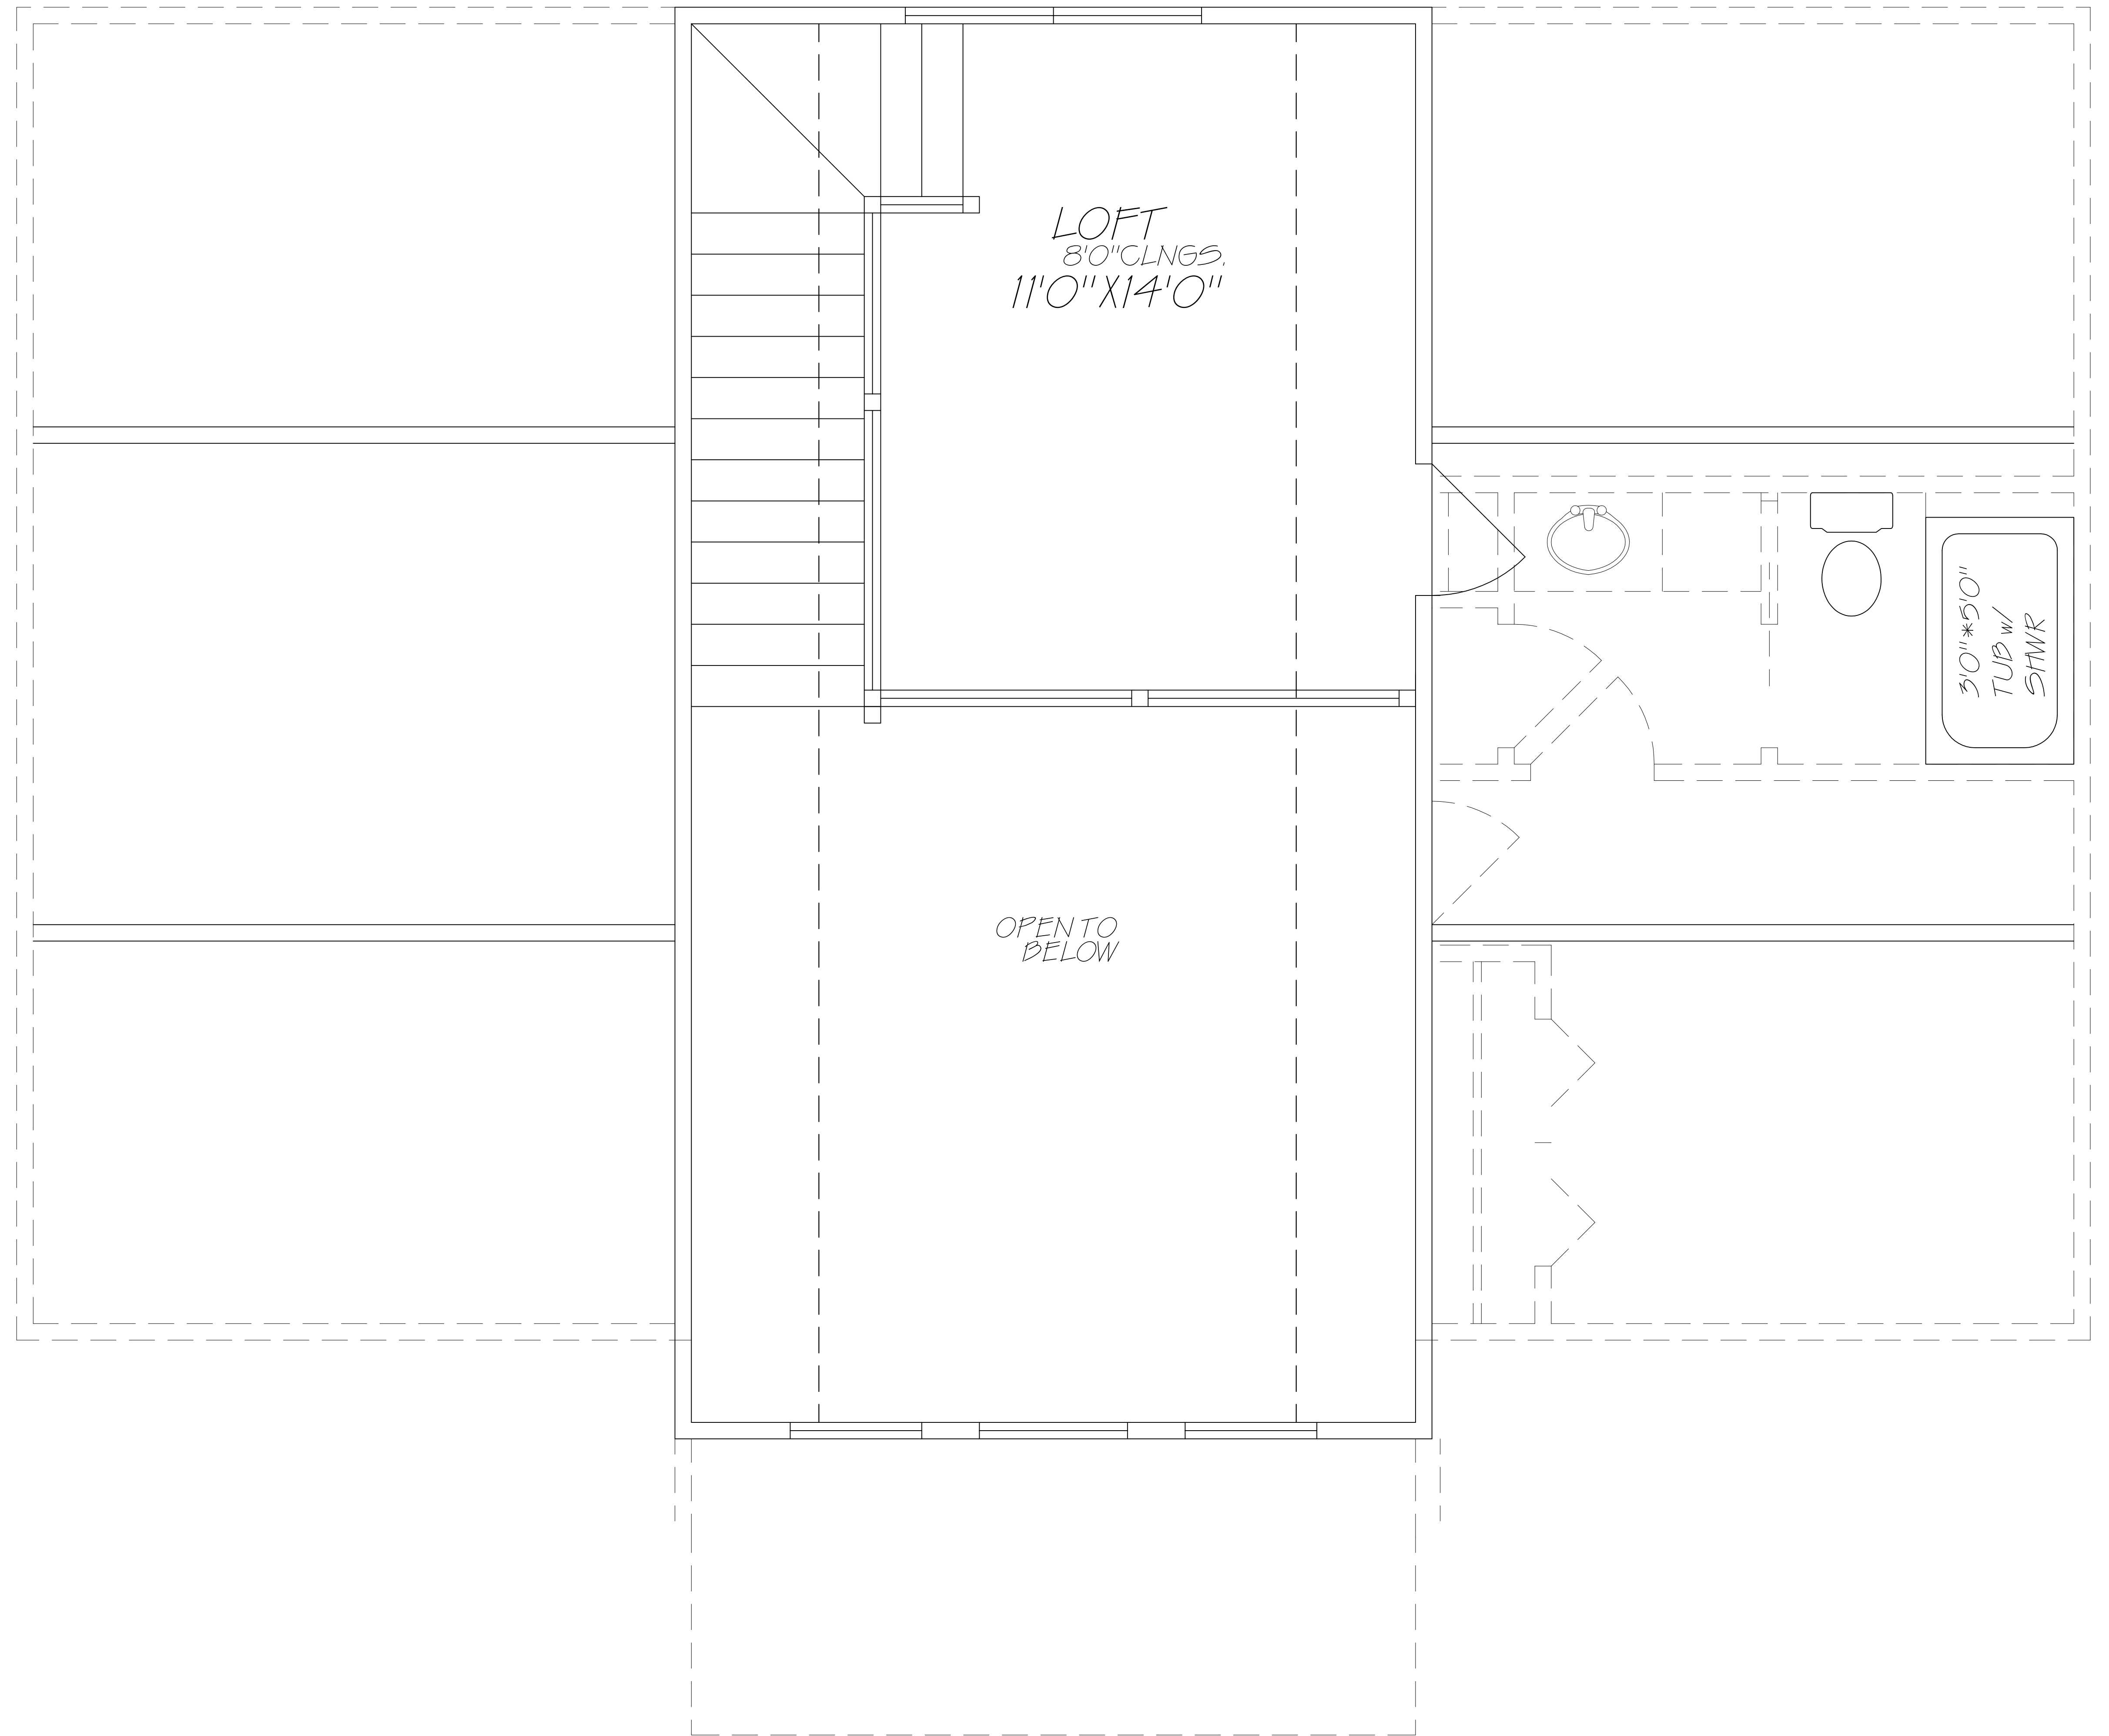

FRONT ELEVATION

Footage Totals:

FIRST FLOOR	1114 HTG. SQUARE FEET
LOFT	136 HTG. SQUARE FEET
FRONT DECK	94 SQUARE FEET
SCREEN DECK	51 SQUARE FEET

HEATED TOTAL	1250 HTG. SQUARE FEET
--------------	-----------------------

ALL NUMBERS ARE TO FRAME

FLOOR PLAN

SECOND FLOOR PLAN