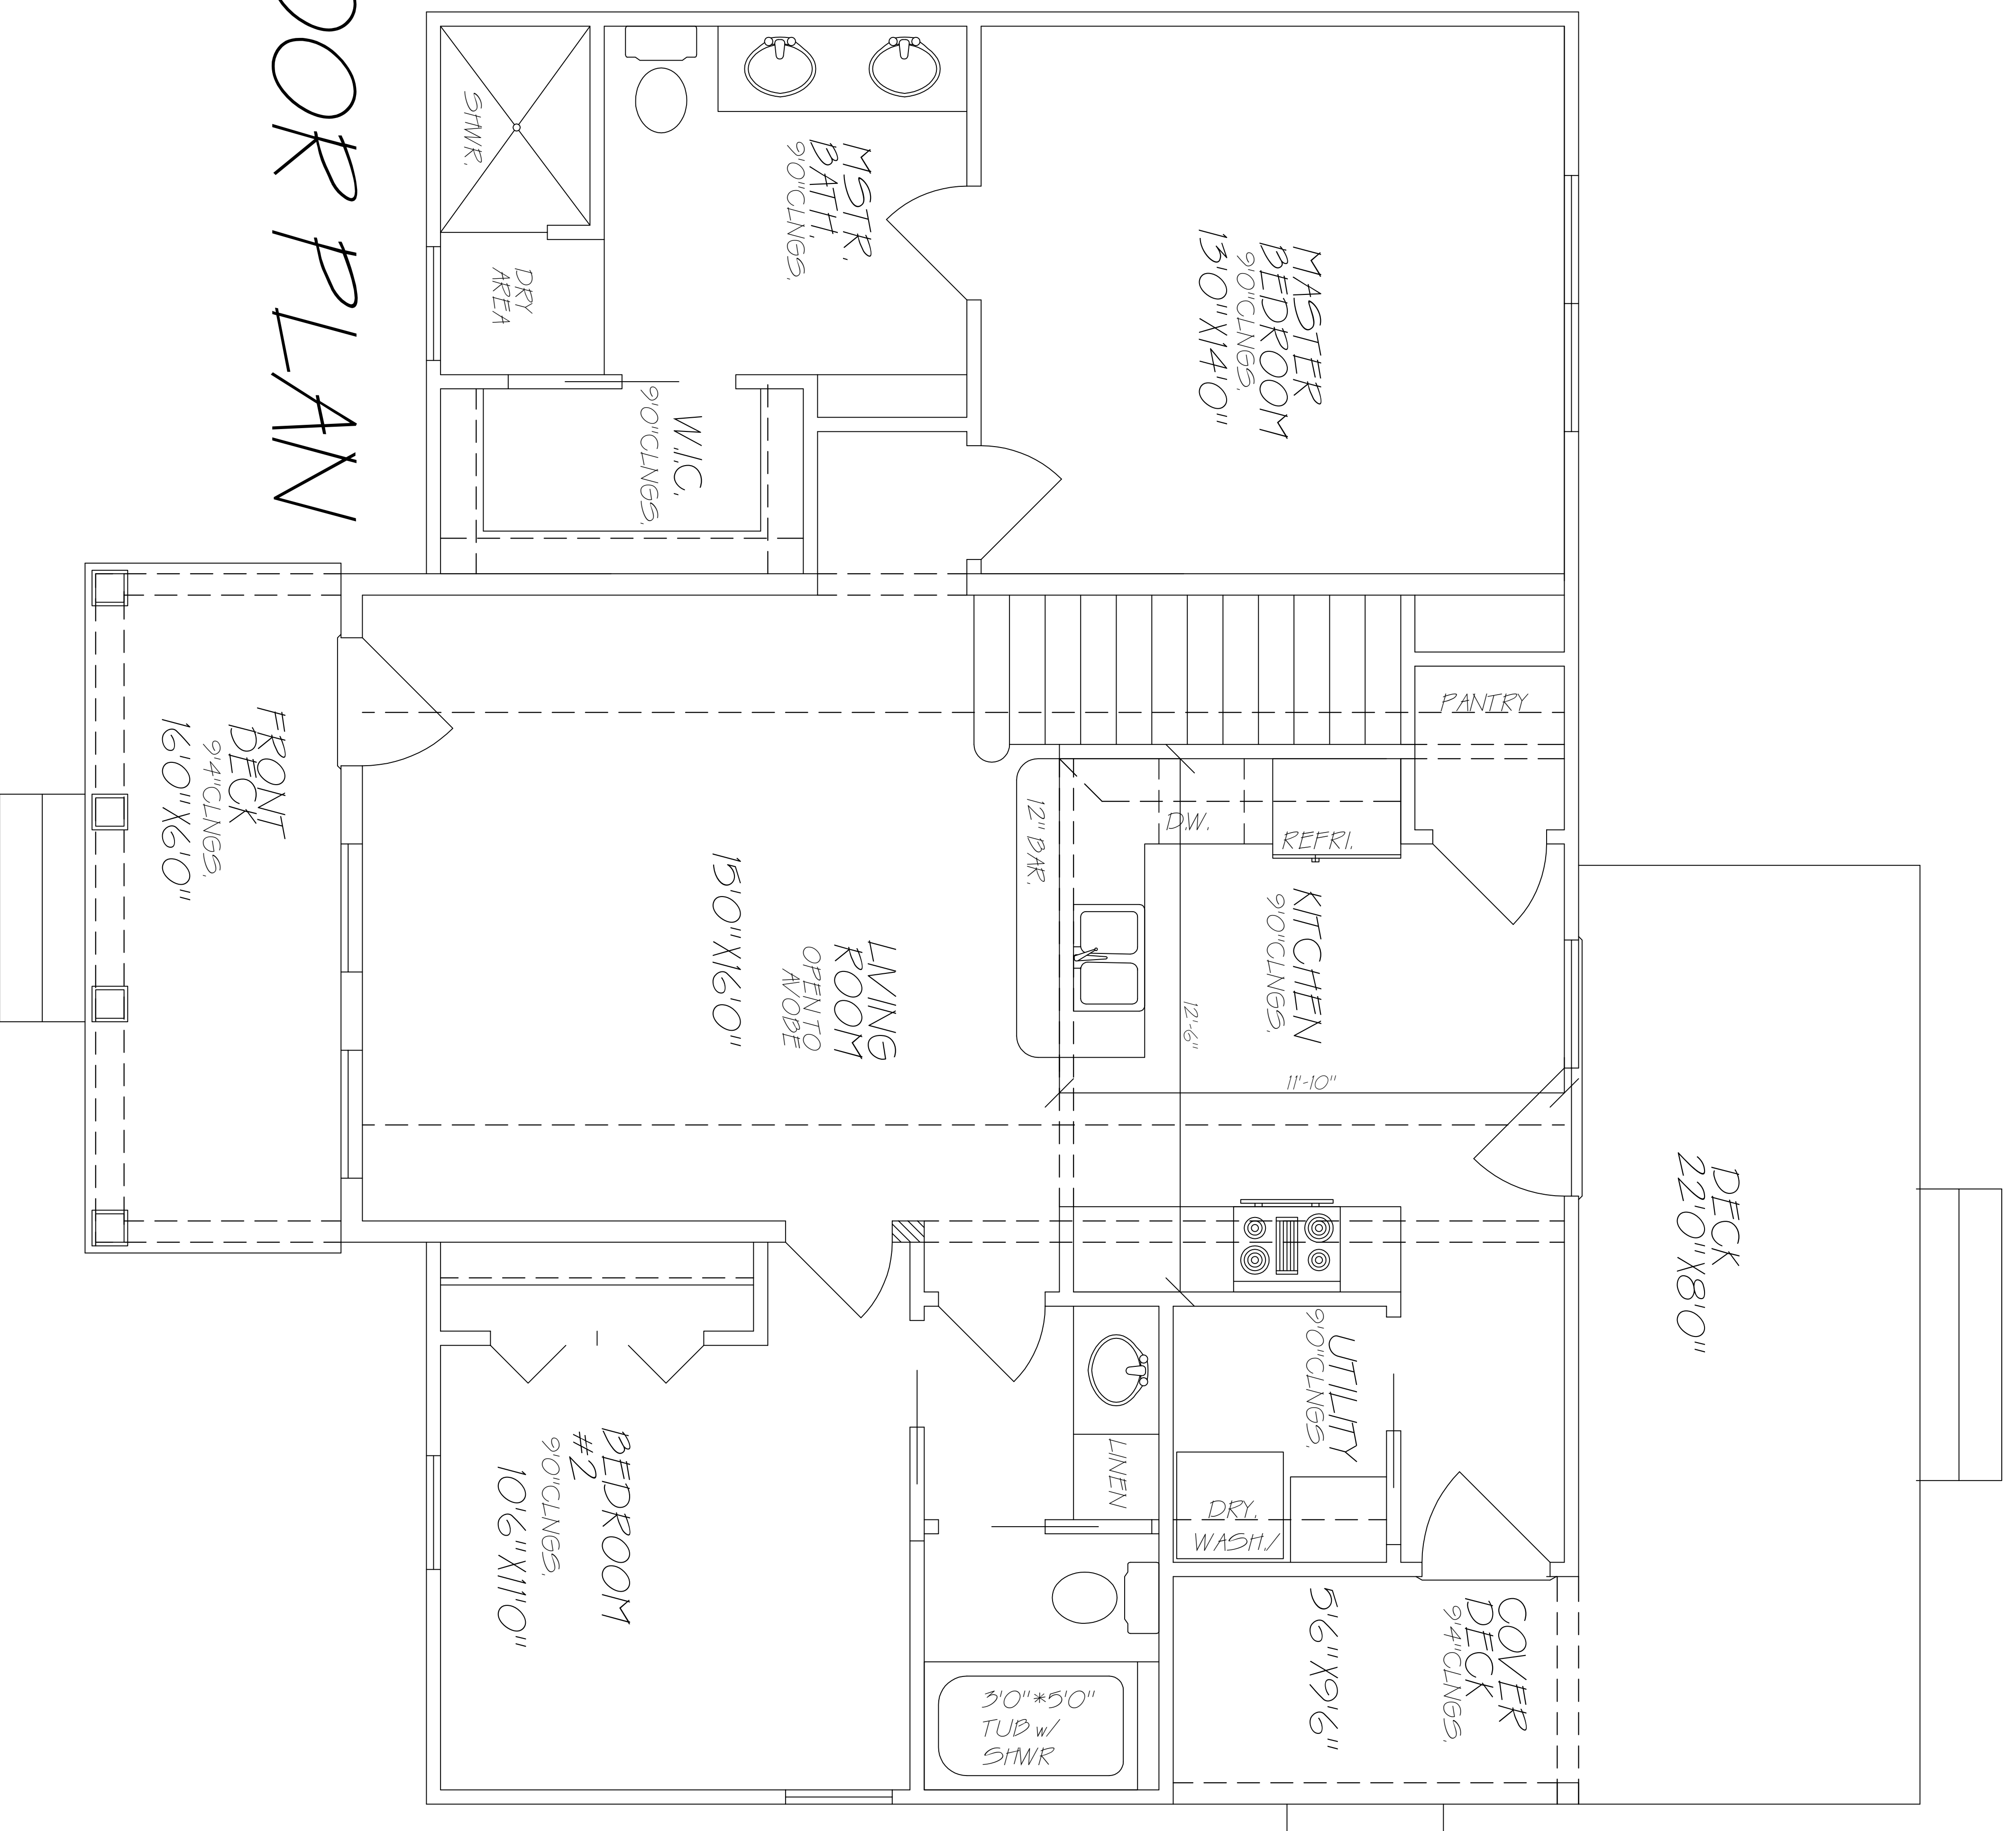

FRONT ELEVATION

Footage Totals:

FIRST FLOOR	1114 HTG. SQUARE FEET
LOFT	136 HTG. SQUARE FEET
FRONT DECK	94 SQUARE FEET
SCREEN DECK	51 SQUARE FEET

HEATED TOTAL	1250 HTG. SQUARE FEET
--------------	-----------------------

ALL NUMBERS ARE TO FRAME

FLOOR PLAN

SECOND FLOOR PLAN