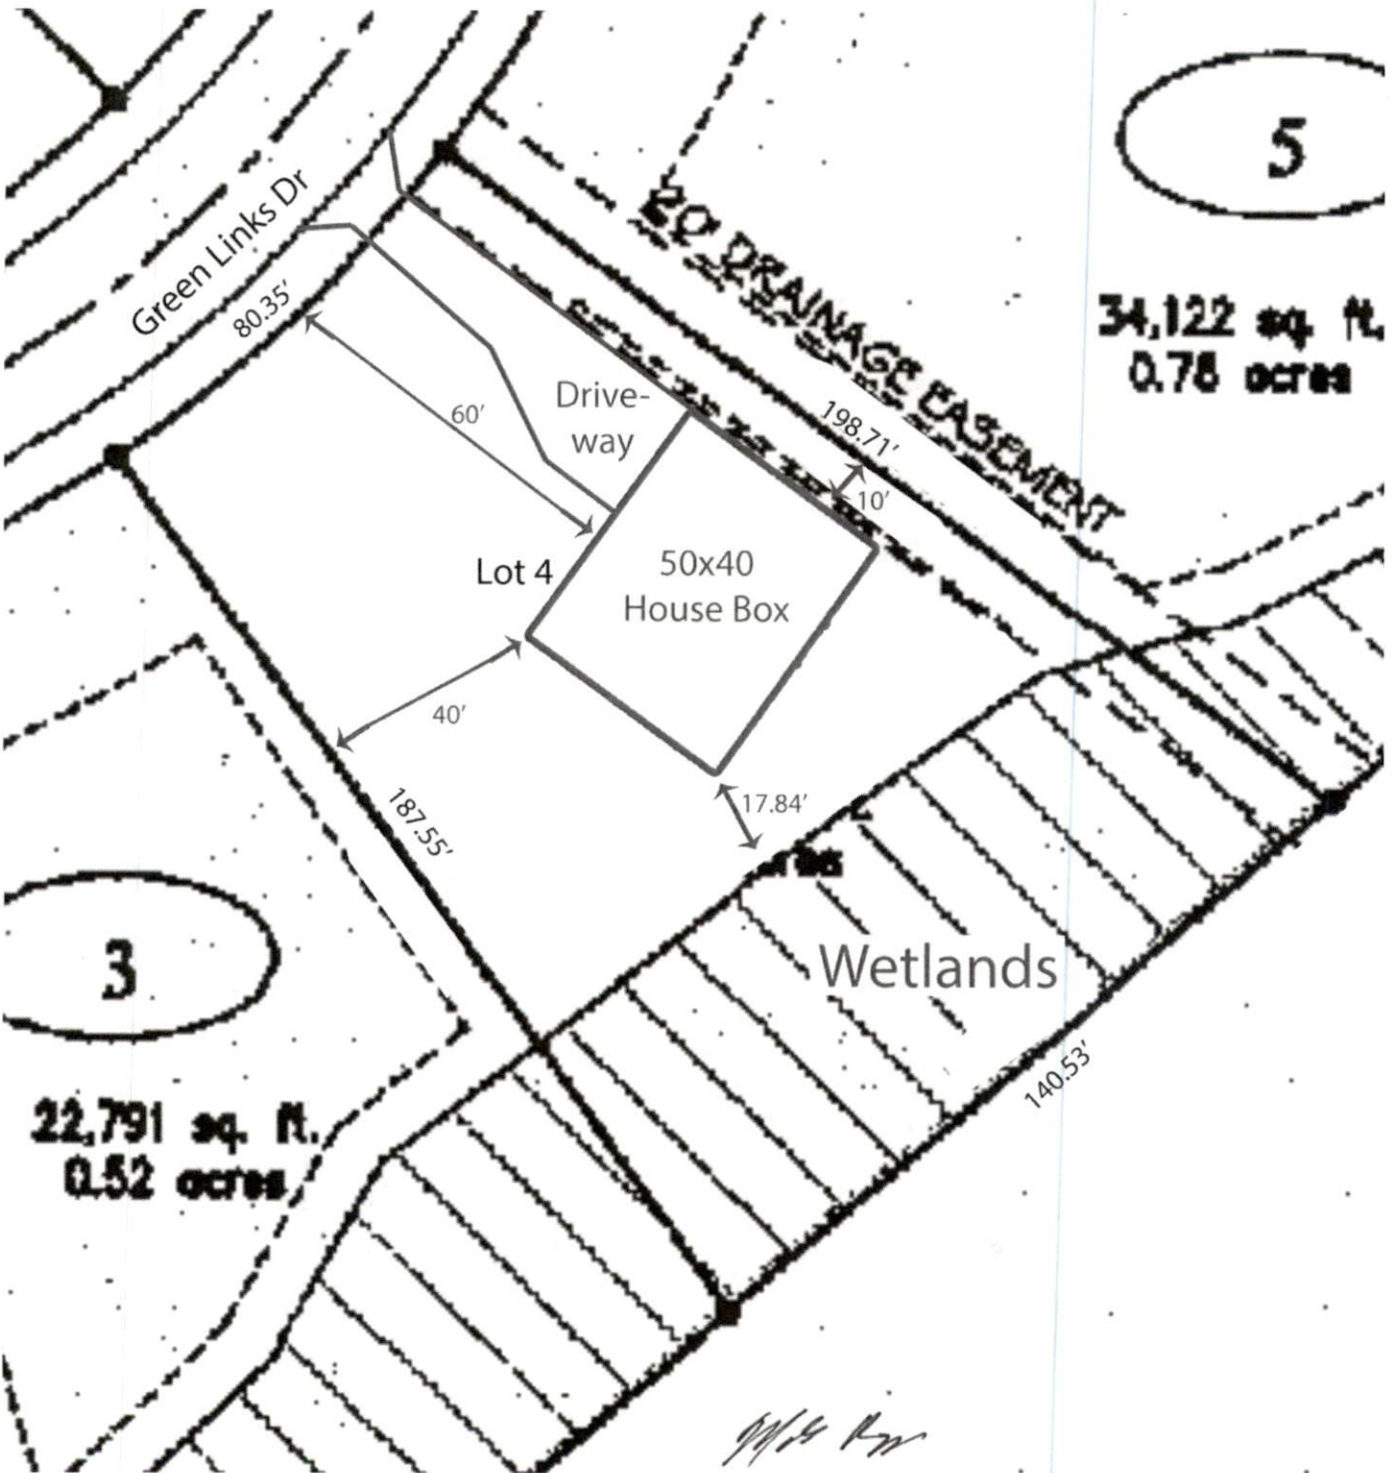

5

34,122 sq. ft.  
0.78 acres

3

22,791 sq. ft.  
0.52 acres

*M/S R/W*

SITE PLAN APPROVAL

DISTRICT RA2012 USE SOVLD SFD

#BEDROOMS 3

10-19-20 K.A.G.

ZONING ADMINISTRATOR