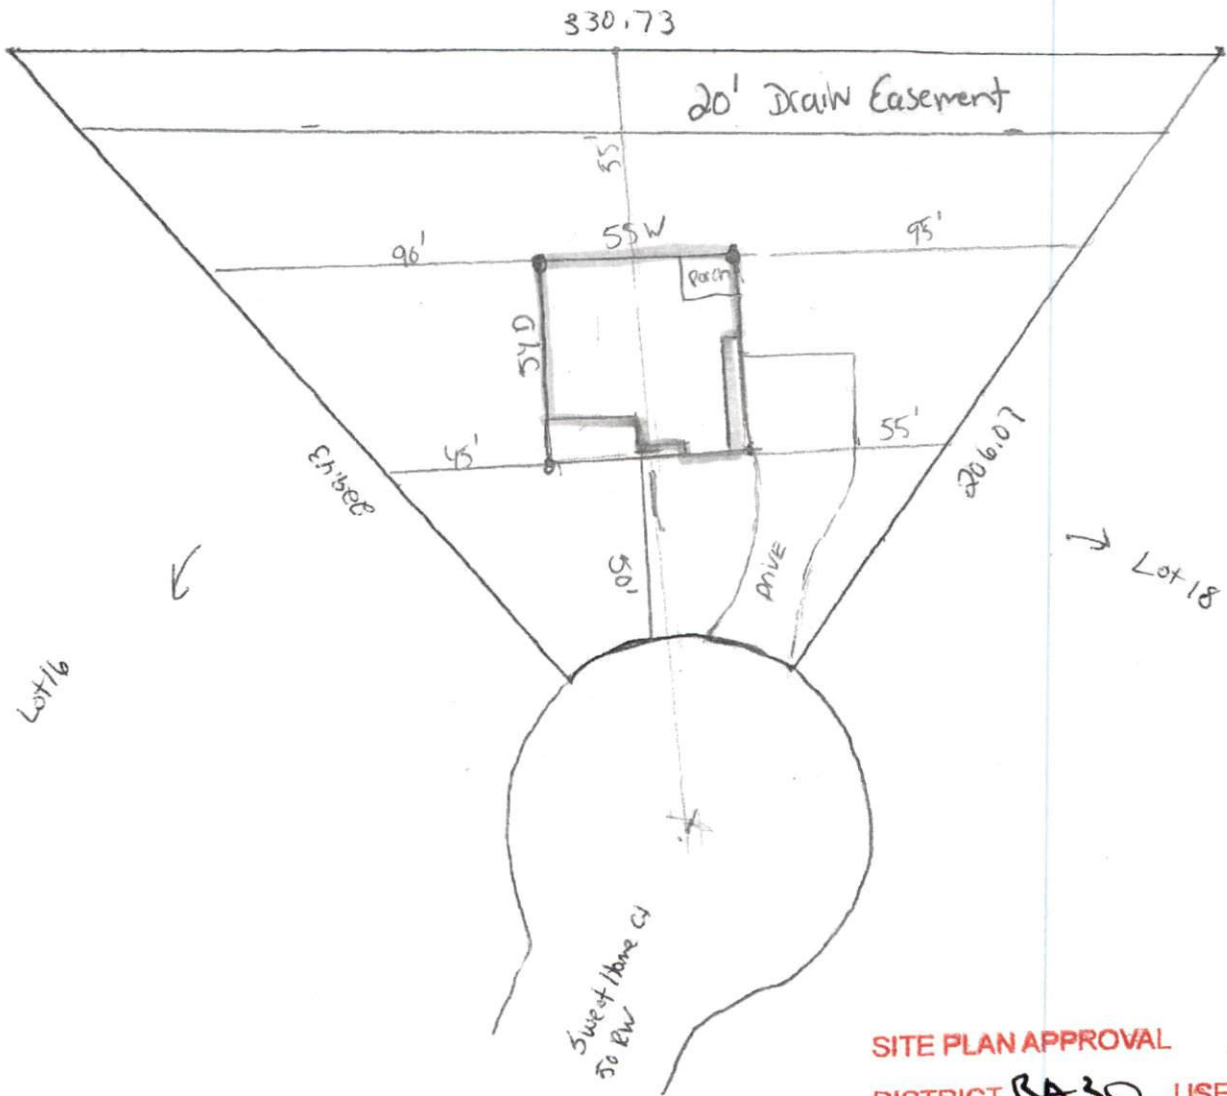

Lot 17 Morgan Farm

67 Sweet Home Ct Lillington 27546

Stephens Builders

12-1-19

SITE PLAN APPROVAL

DISTRICT RA30 USE SFD 55x54

#BEDROOMS 4

7-28-20 K.A.G.

ZONING ADMINISTRATOR