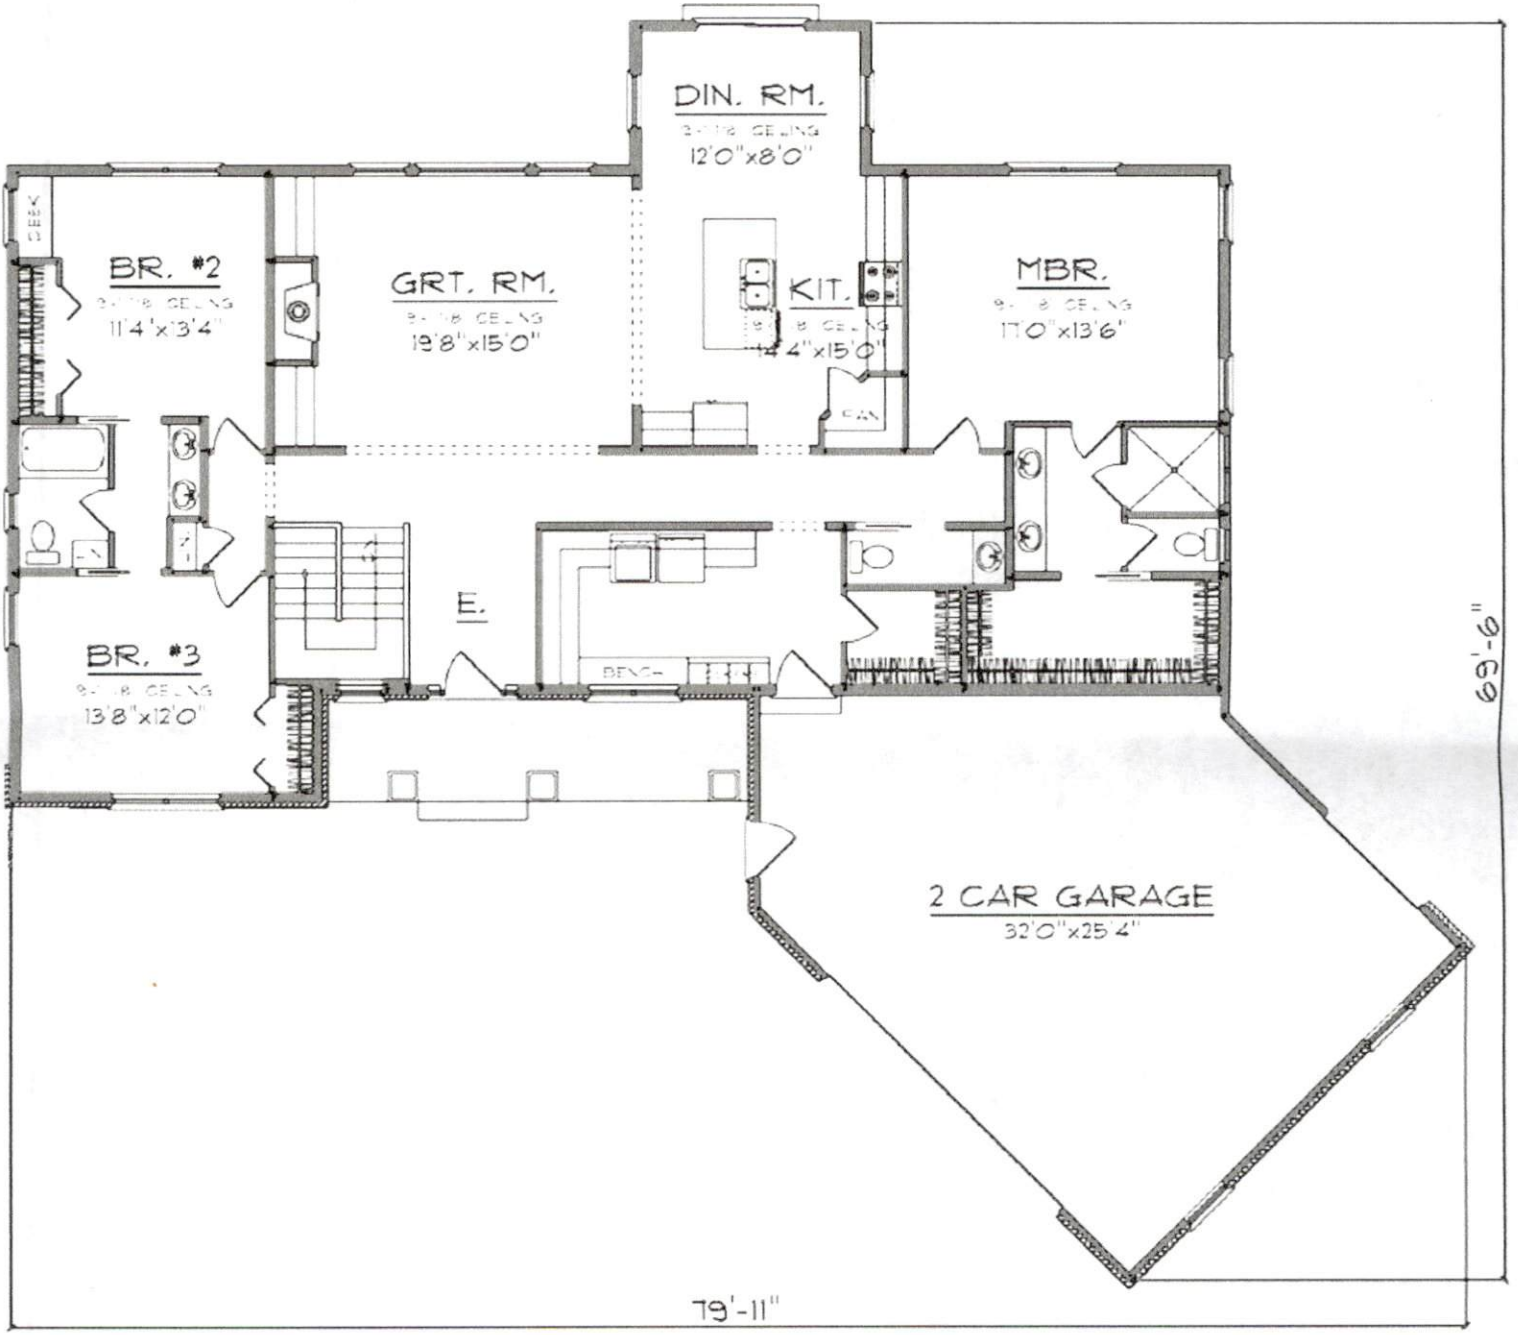

2150 Sq. Ft

2150 Sq. Ft

REVERSE FLOOR PLAN

Plan details