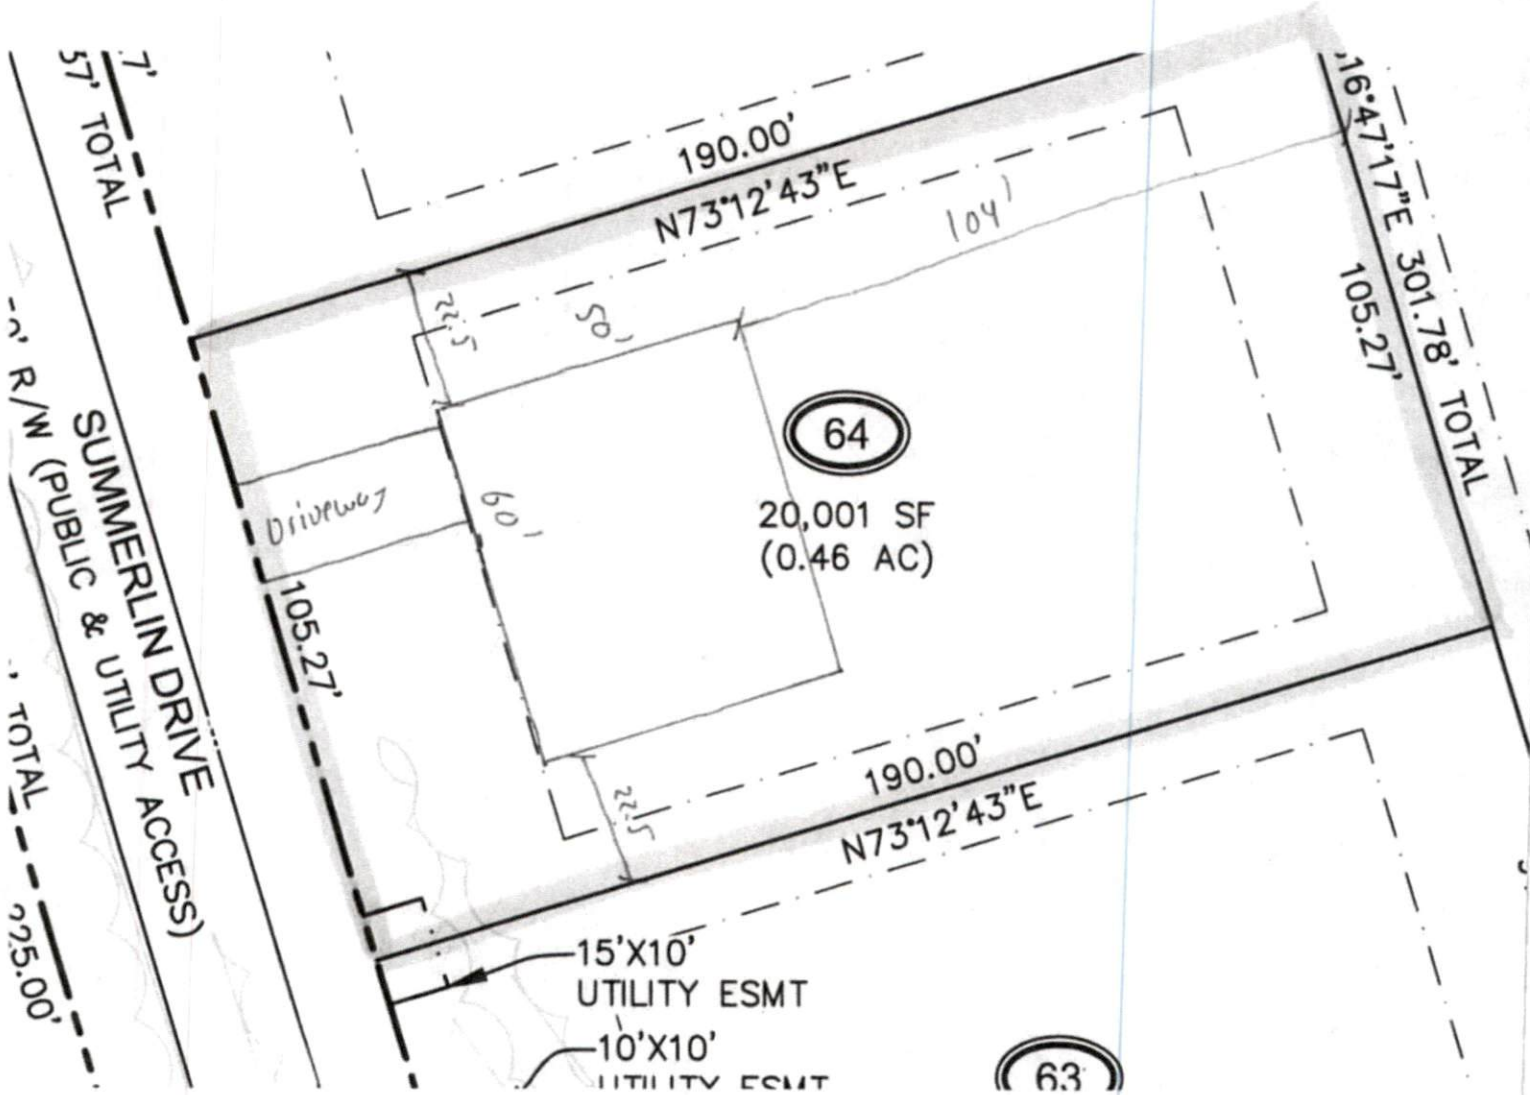

172 Summerlin Dr.
Lot 64

SITE PLAN APPROVAL

DISTRICT RA20 USE SFD

BEDROOMS 4

6-11-20 K.A.G.
ADMINISTRATOR

N