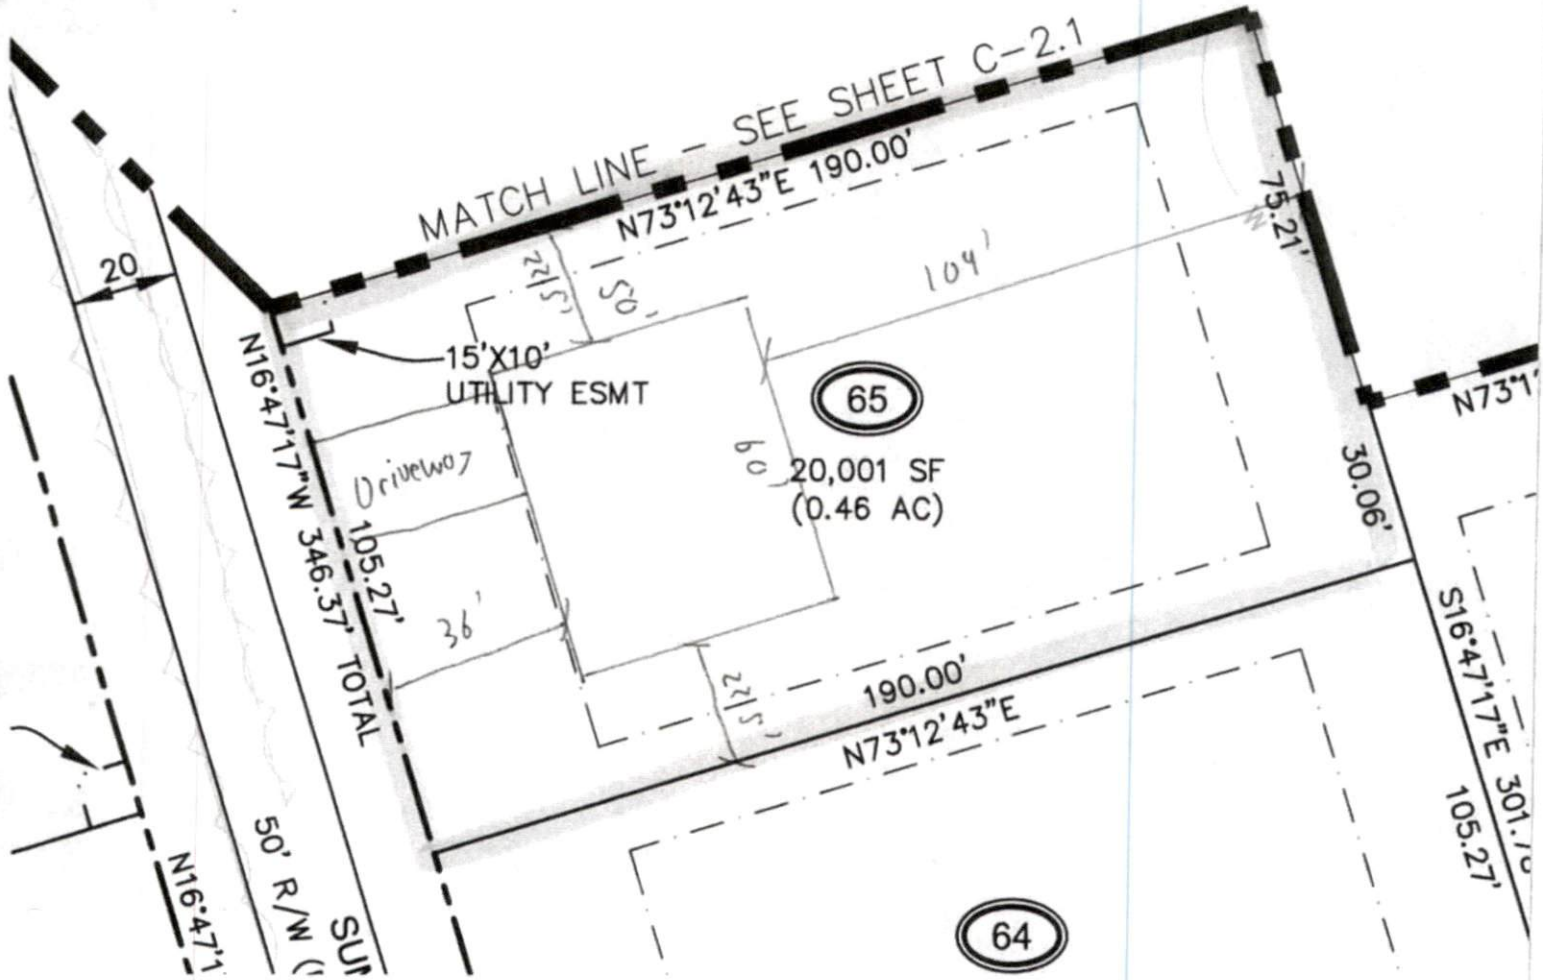

192 Summerlin Dr.

Lot 65 Summerlin

SITE PLAN APPROVAL

DISTRICT RA20 USE SFD

#BEDROOMS 4

6-11-20 K.A.G.

ZONING ADMINISTRATOR