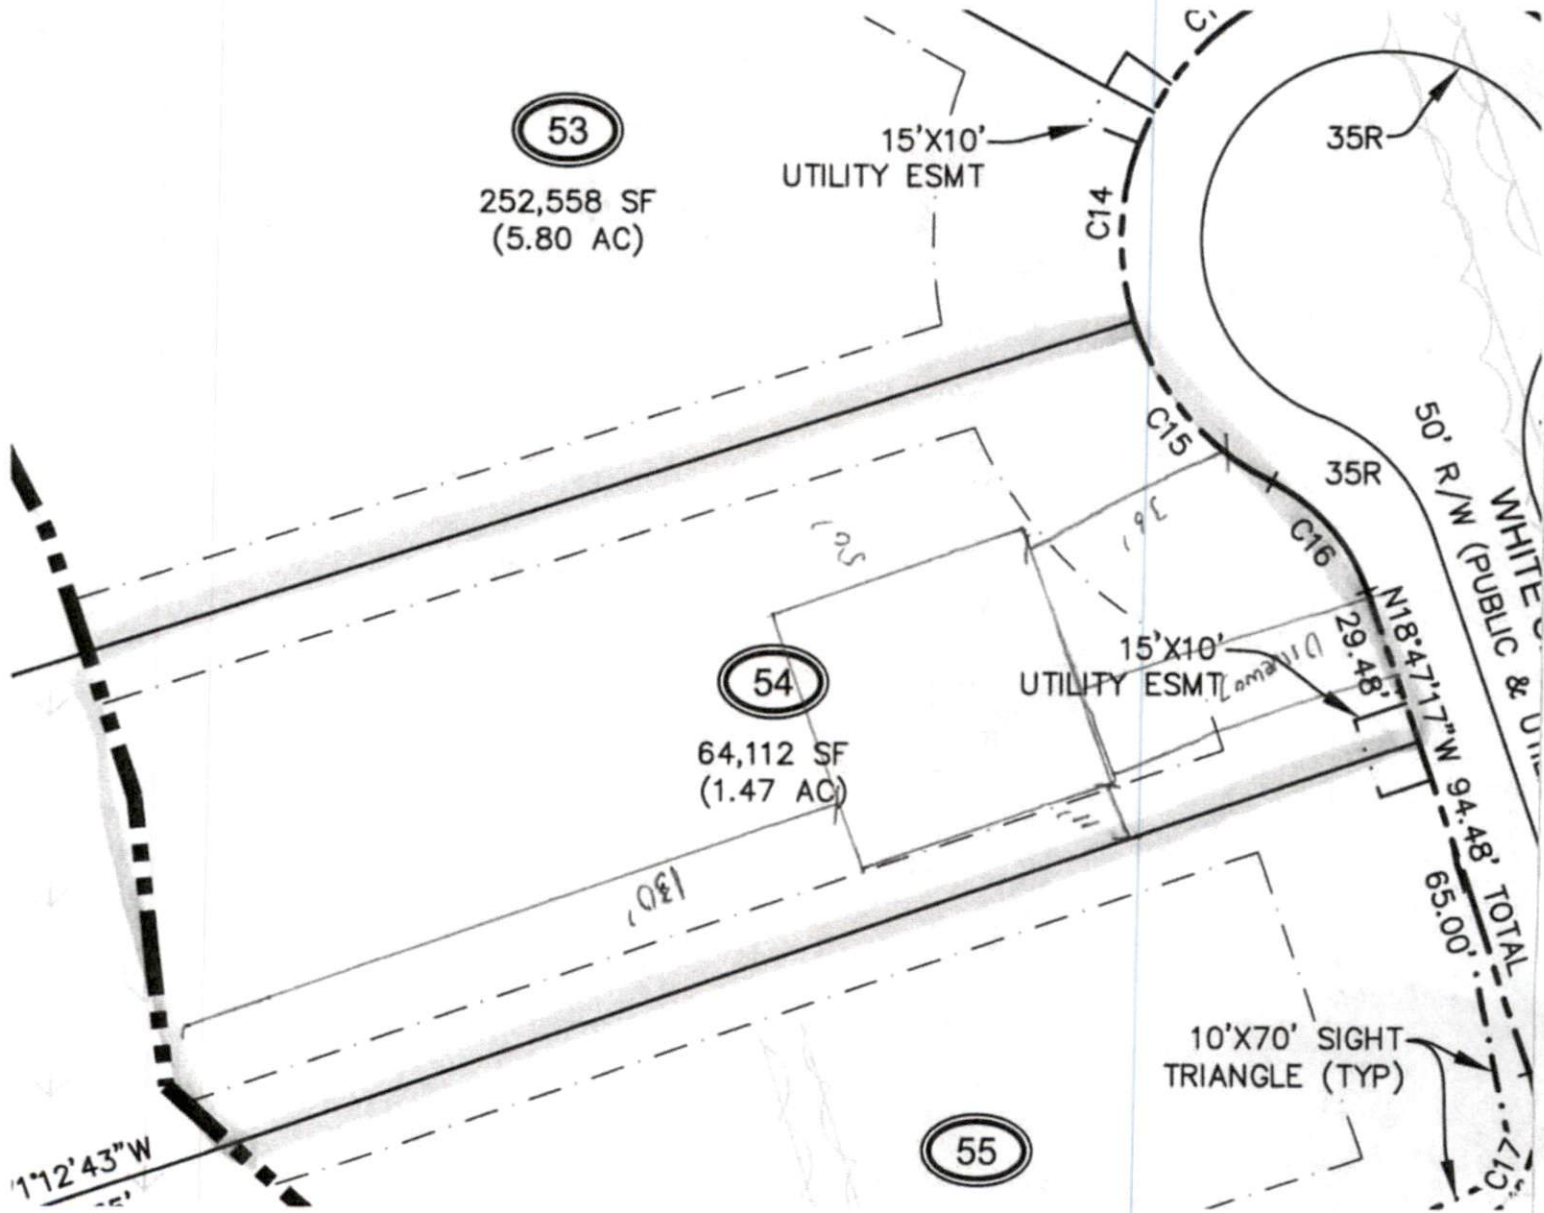

33 white cloud lane  
lot 54 Summerlin

SITE PLAN APPROVAL

DISTRICT RAZO USE SFD

#BEDROOMS 4

6-11-20 K.A.G.

ZONING ADMINISTRATOR