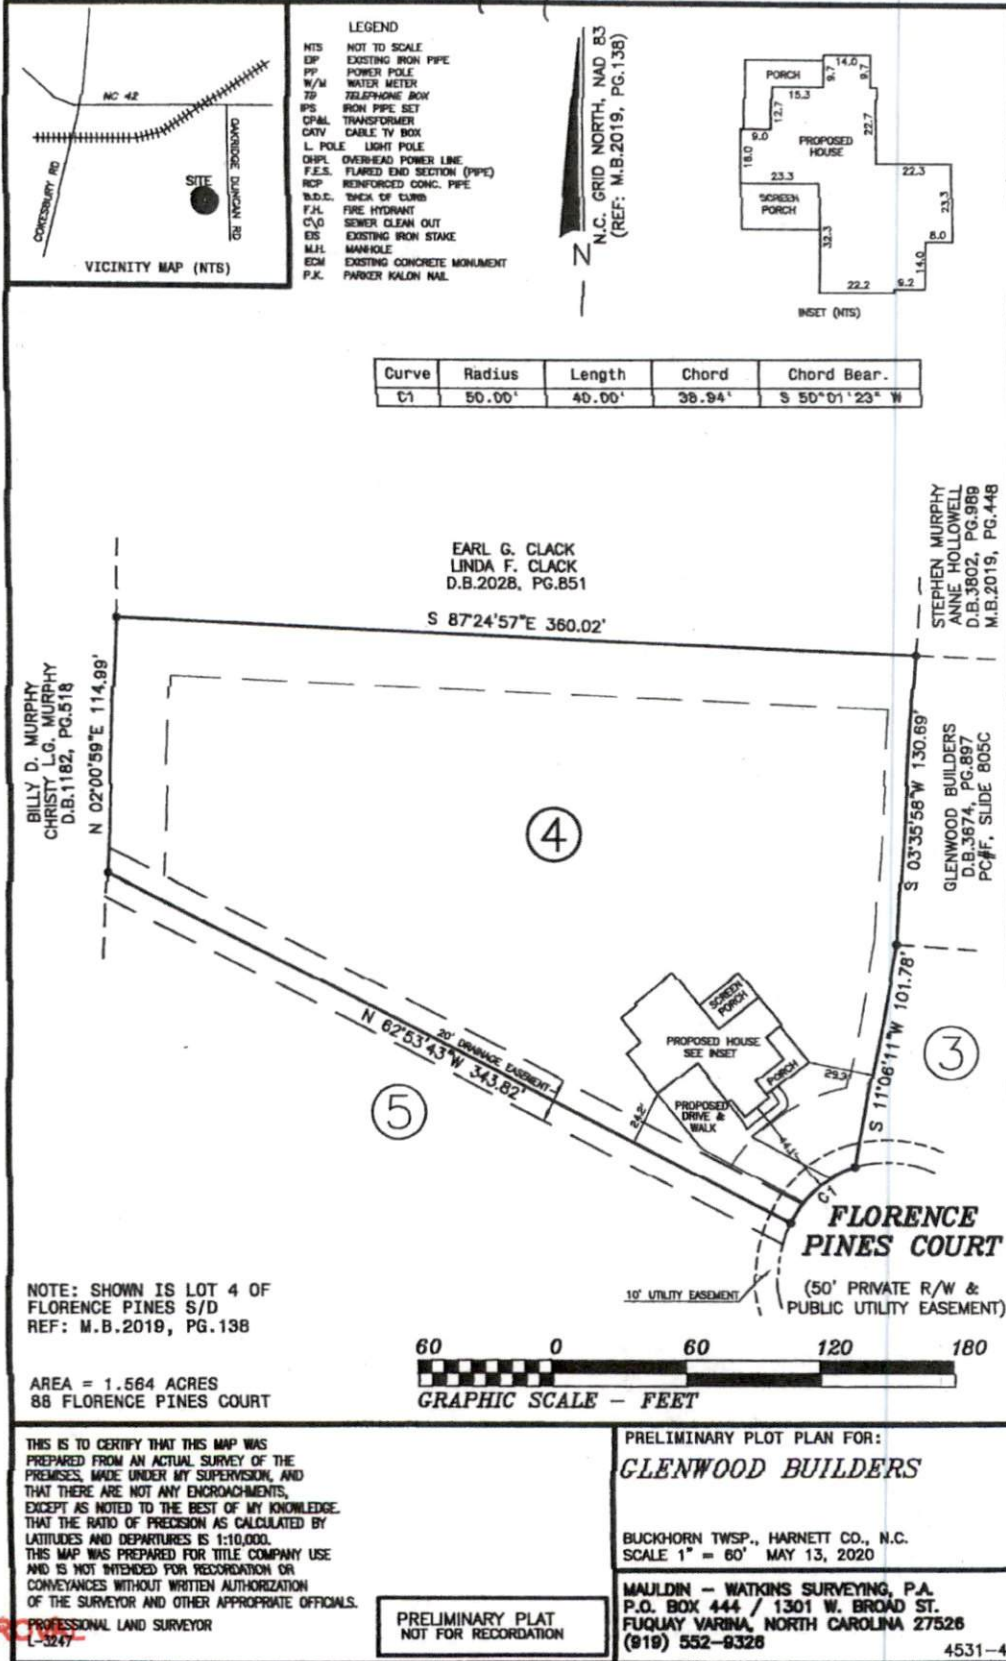

88 Florence Pines Ct Fuquay Varina NC 27526

SITE PLAN APPROVED

DISTRICT RA 30 USE SFD

#BEDROOMS 4

528-20 K.A.G.
ZONING ADMINISTRATOR