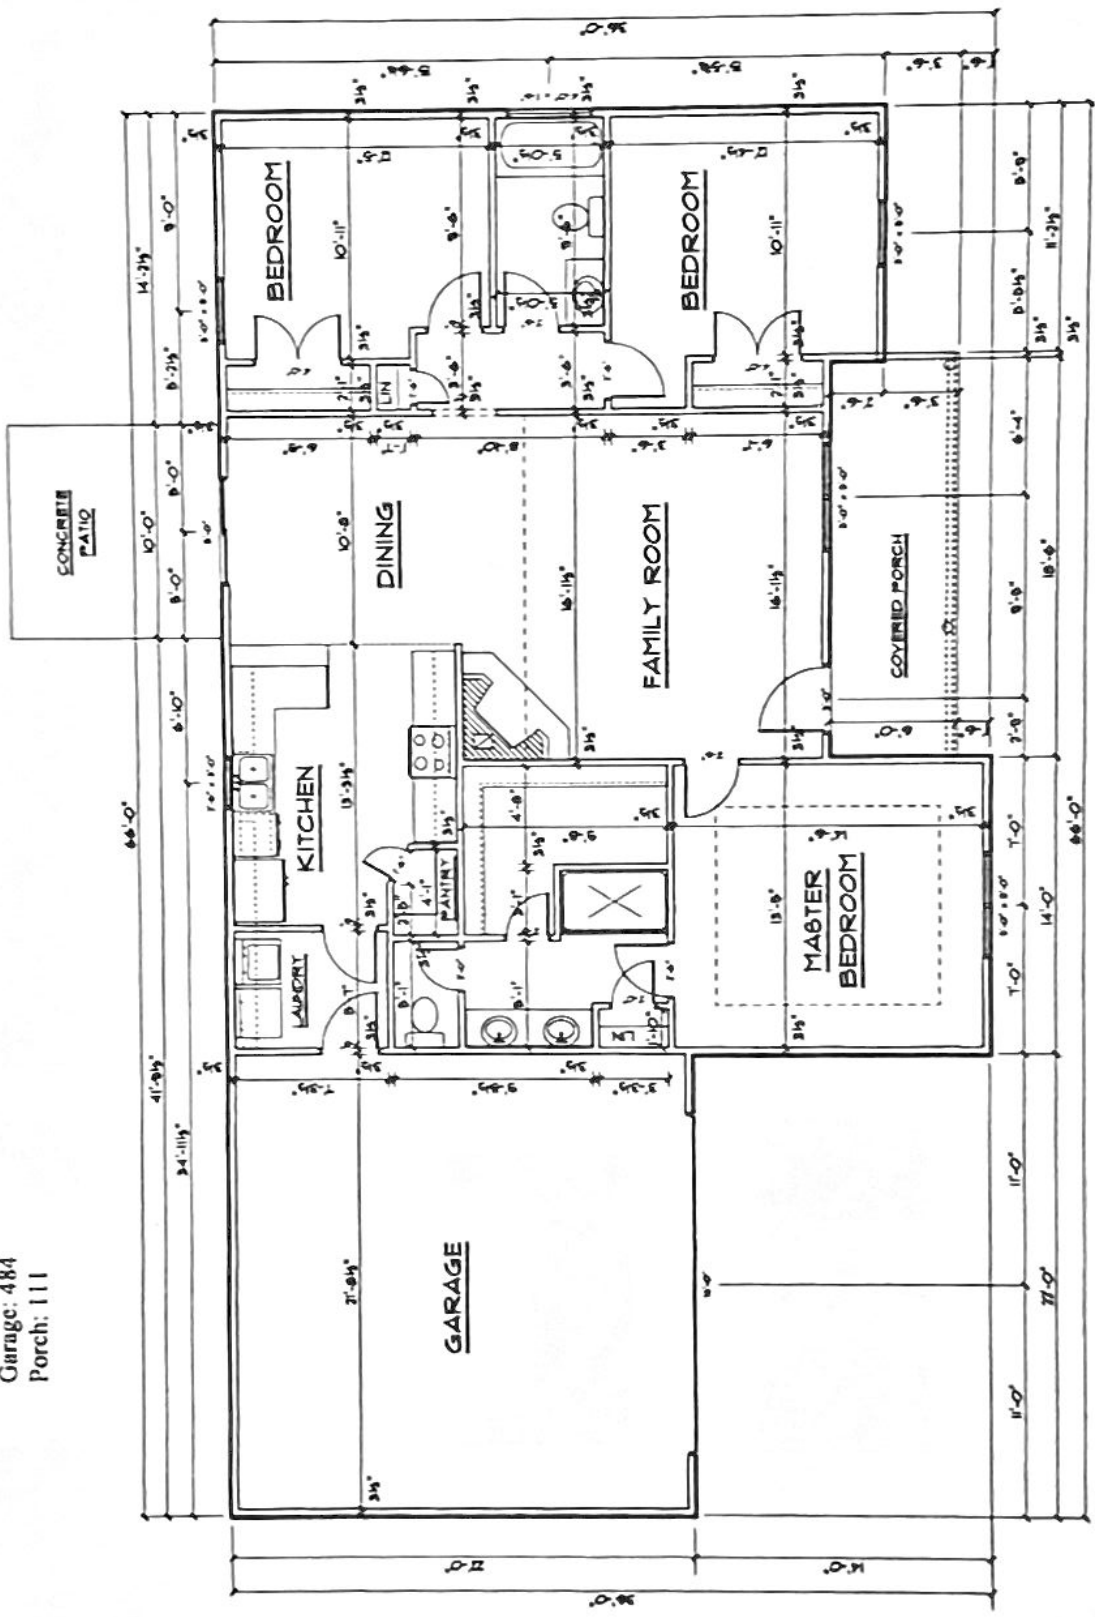

688 Turner Ashby Rd,
Martinsville, VA 24112

RIDDLE RESIDENCE

1ST FLOOR PLAN

Square Footage
 Heated: 1401
 Garage: 484
 Porch: 111

1ST FLOOR PLAN
 SCALE: 1/4" = 1'-0"