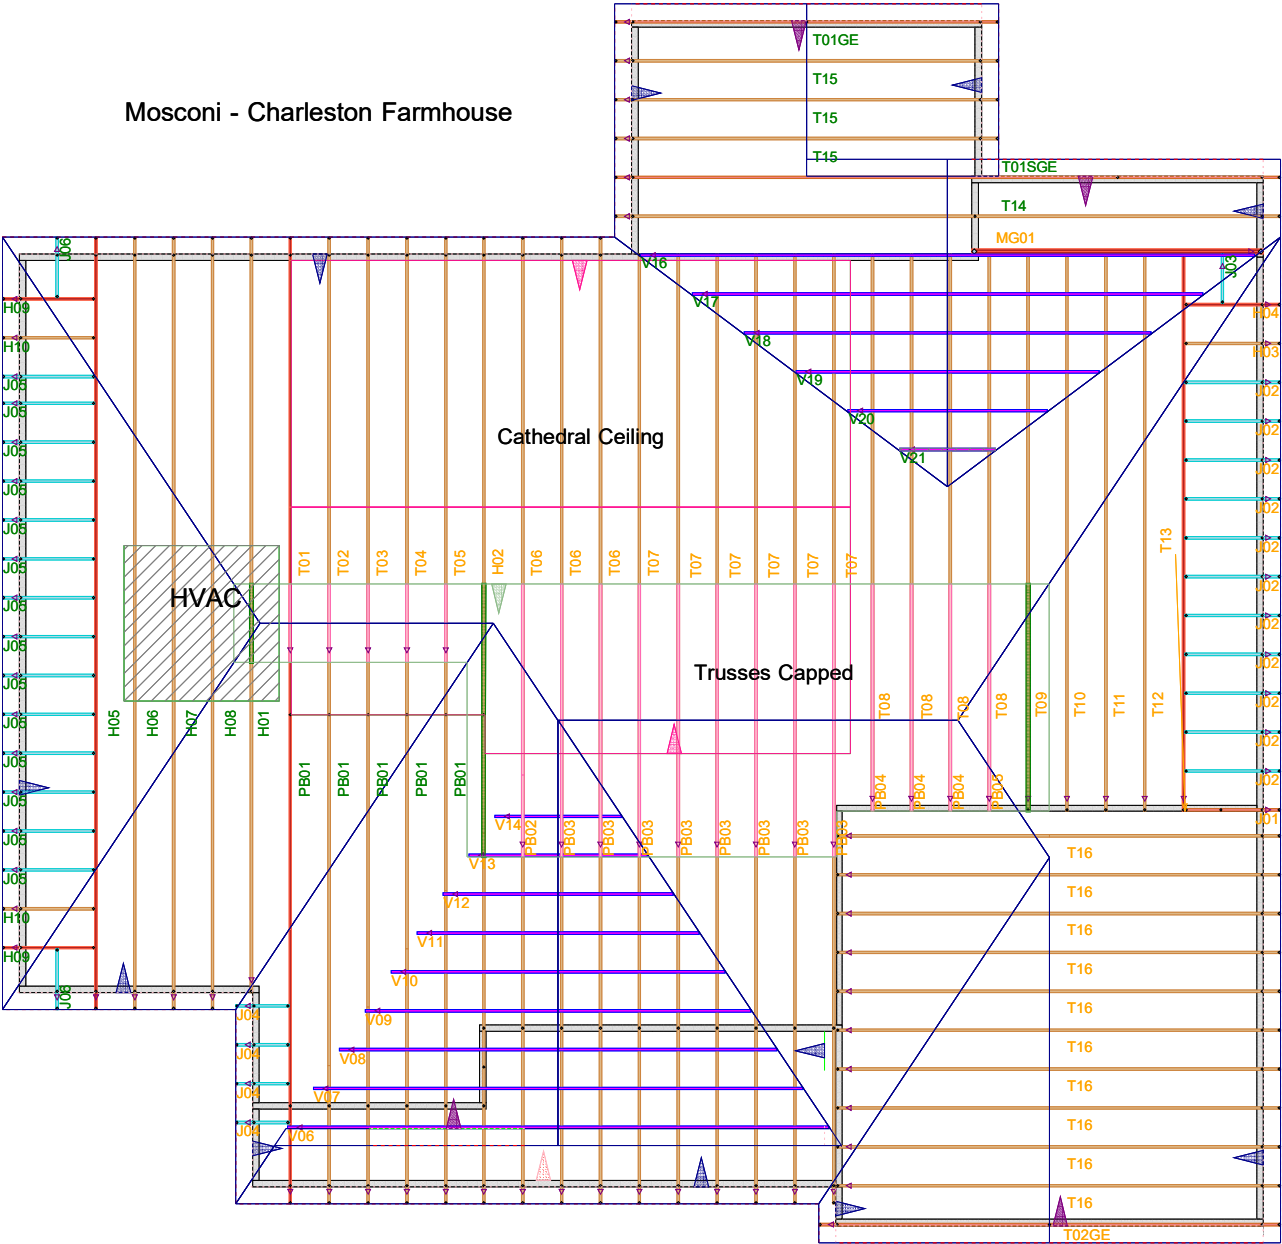

Mosconi - Charleston Farmhouse

22' x 22' Detached Garage