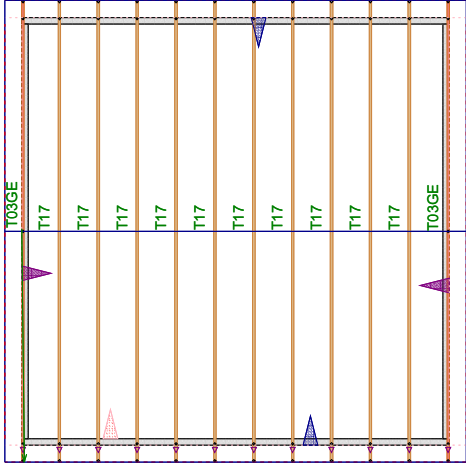

Mosconi - Charleston Farmhouse

22' x 22' Detached Garage